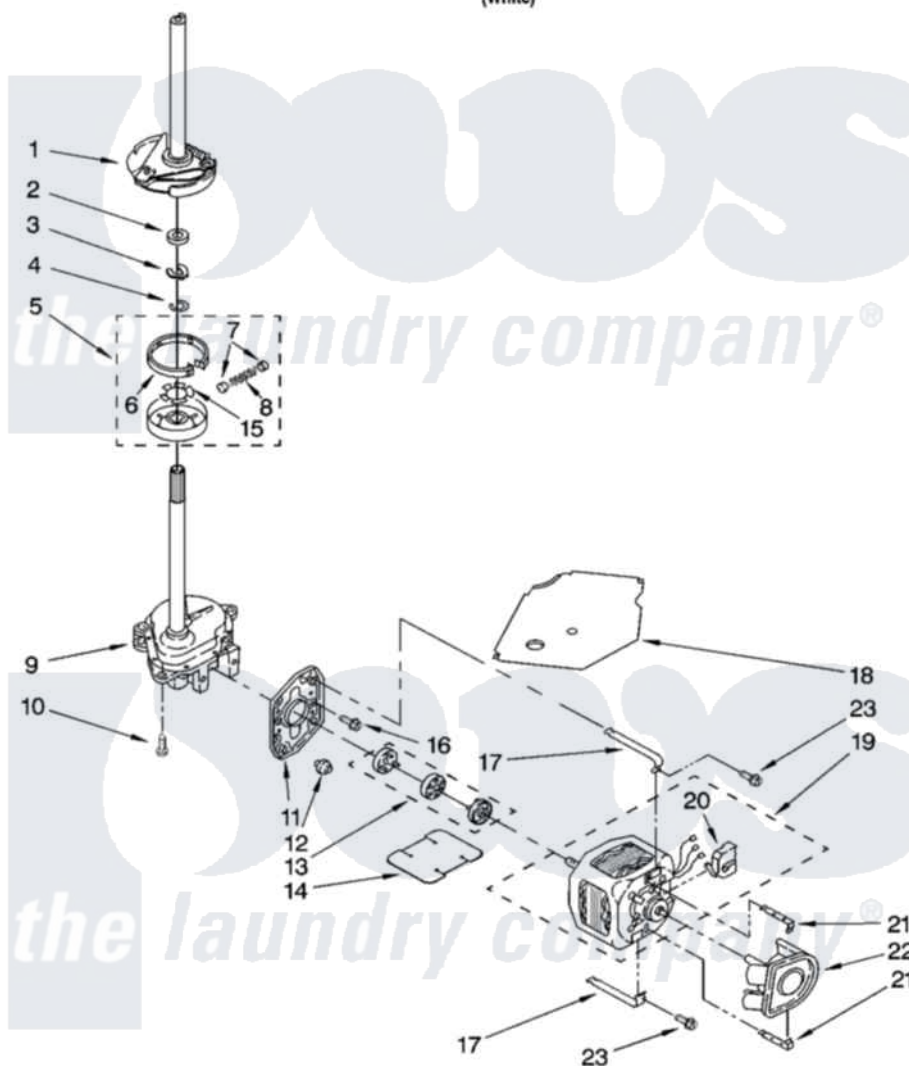

Whirlpool WTW5521SQ0 04 - BRAKE, CLUTCH, GEARCASE, MOTOR AND PUMP PARTS

BRAKE, CLUTCH, GEARCASE, MOTOR AND PUMP PARTS

For Model: WTW5521SQ0
(White)

8181346

7

Whirlpool [Residential Whirlpool WTW5521SQ0 Washer Parts](#) Parts Diagram 04 - BRAKE, CLUTCH, GEARCASE, MOTOR AND PUMP PARTS
Click on the part number to view part

| Item | Original Part Number | Replaced By | Status | Part Description |
|------|-------------------------|---------------------------|--------|--------------------------------|
| 1 | 388952 | 285792 | | Basketdrive |
| 2 | 63292 | | | Washer, Spin Tube Thrust |
| 3 | 62697 | W10080230 | | Ring, Spin Tube Support |
| 4 | 63283 | 285353 | | Ring |
| 5 | 3951311 | 285785 | | Clutch |
| 6 | 3951308 | 285790 | | Lining |
| 7 | 62646 | | | Cap, Clutch Spring |
| 8 | 3946792 | | | Spring And Damper Assembly |
| 9 | 3360630 | 3360629 | | Gearcase |
| 10 | 3357334 | 3400516 | | Screw Anti-Rattle |
| 11 | 62611 | | | Plate, Motor Mount To Gearcase |
| 12 | 62691 | | | Grommet, Motor |
| 13 | 285753 | 285753A | | Coupling |
| 14 | 3946532 | | | Shield, Motor |

| | | | |
|----|-------------------------|---------------------------|--------------------------|
| 15 | 3355454 | | Clip, Main Drive |
| 16 | 3400516 | | Screw Anti-Rattle |
| 17 | 3349637 | W10086010 | Retainer, Motor |
| 18 | 3362089 | | Shield, Tub To Motor |
| 19 | 8528157 | 661600 | Motor, Main Drive |
| 20 | 3952056 | | Switch, Main Drive Motor |
| 21 | 8546127 | | Retainer, Pump |
| 22 | 3363394 | | Pump |
| 23 | 3387485 | 273556 | Screw, 10-16 X 5/8 |