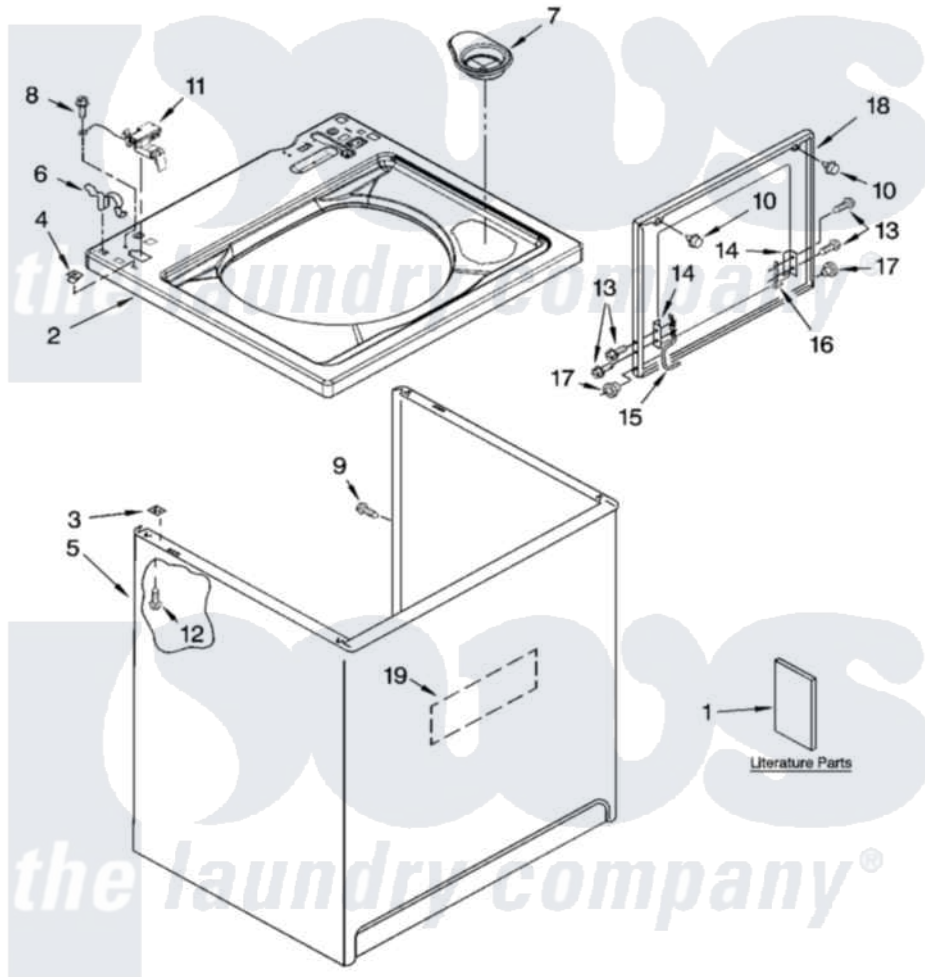

Whirlpool WTW5540ST0 01 - TOP AND CABINET PARTS

TOP AND CABINET PARTS

For Models: WTW5540SQ0, WTW5540ST0
(White) (Biscuit)

AUTOMATIC
WASHER

6-06 Litho in U.S.A. (cre)

1

Part No. 6181309

[Whirlpool Residential Whirlpool WTW5540ST0 Washer Parts](#) Parts Diagram 01 - TOP AND CABINET PARTS

[Click on the part number to view part](#)

Item	Original Part Number	Replaced By	Status	Part Description
1	W10044800			Installation Instructions
"	3955884			Use And Care Guide
"	3957874		Not Available	Feature Sheet
"	W10023610		Not Available	Energy Guide
"	8578911		Not Available	Wiring Diagram
"	BLANK		Not Available	Following May Be Purchased DO-IT-YOURSELF REPAIR MANUALS
"	4313896			Do-It-Yourself Repair Manuals
2	8543451	8543447		Top
"	8543452	8543448		Top
3	62750			Spacer, Cabinet To Top (4)
4	357213			Nut, Push-In
5	63424			Cabinet
"	3954357			Cabinet
6	62780			Clip, Top And Cabinet And Rear Panel

7	8566266		Dispenser, Bleach
8	3351614		Screw, Gearcase Cover Mounting
9	3357011	308685	Side Trim)
10	9724509		Bumper, Lid
11	8318084		Switch, Lid
12	3390631		Screw, 10-16 X 3/8
13	355274	W10119828	Screw, Lid Hinge Mounting
14	21097		Pad, Lid Hinge
15	8559336	W10225136	Hinge 7 Pad Assembly
16	91770		Hinge, Lid
17	8319539		Bearing, Lid Hinge
18	8580057	W10193861	Lid
"	8580058	W10193862	Lid
19	3976348		Absorber, Sound