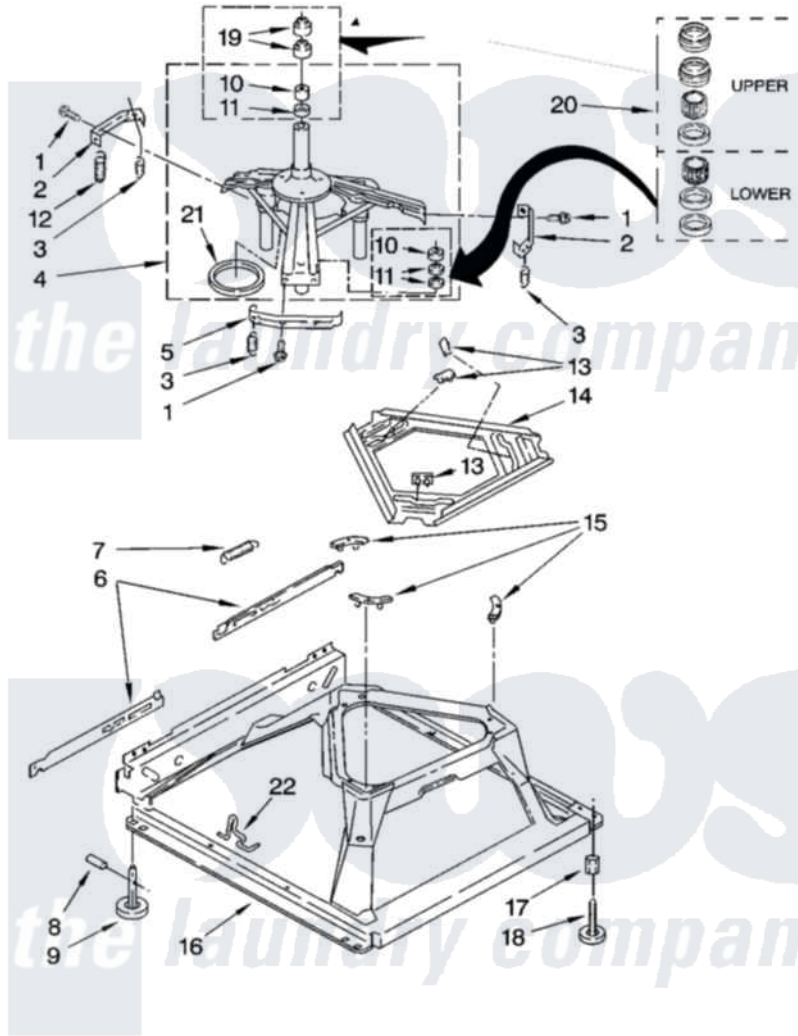

Whirlpool WTW5560SQ0 05 - MACHINE BASE PARTS

MACHINE BASE PARTS

For Model: WTW5560SQ0
(White)

8

8181347

Whirlpool [Residential Whirlpool WTW5560SQ0 Washer Parts](#) Parts Diagram 05 - MACHINE BASE PARTS
Click on the part number to view part

Item	Original Part Number	Replaced By	Status	Part Description
1	3400076			Screw, Bracket Mounting
2	64067			Bracket, Spring Outer
3	63907			Spring, Suspension
4	8575214	280184		Support
5	64065			Bracket, Spring Outer
6	63466			Link, Leveling Mechanism
7	62597	8316845		Spring
8	62837			Pin, Knurled
9	62596	285244		Feet-Leveling
10	8546455			Bearing, Centerpost
11	357409	359449		Seal, Agitator Shaft
12	388492	W10250667		Spring, Counterweight
13	62568	285219		Pad
14	3946509			Plate, Suspension
15	3363660	285744		Pad
16	3946512	285771		Base

17	3359452		Nut, Lock
18	W10001130		Foot, Leveling
19	356934	8577376	Seal, Centerpost
20	285203		Centerpost Bearing Kit
21	63134		Ring, Sound Deadening
22	63806	W10145155	Retainer, Suspension Spring