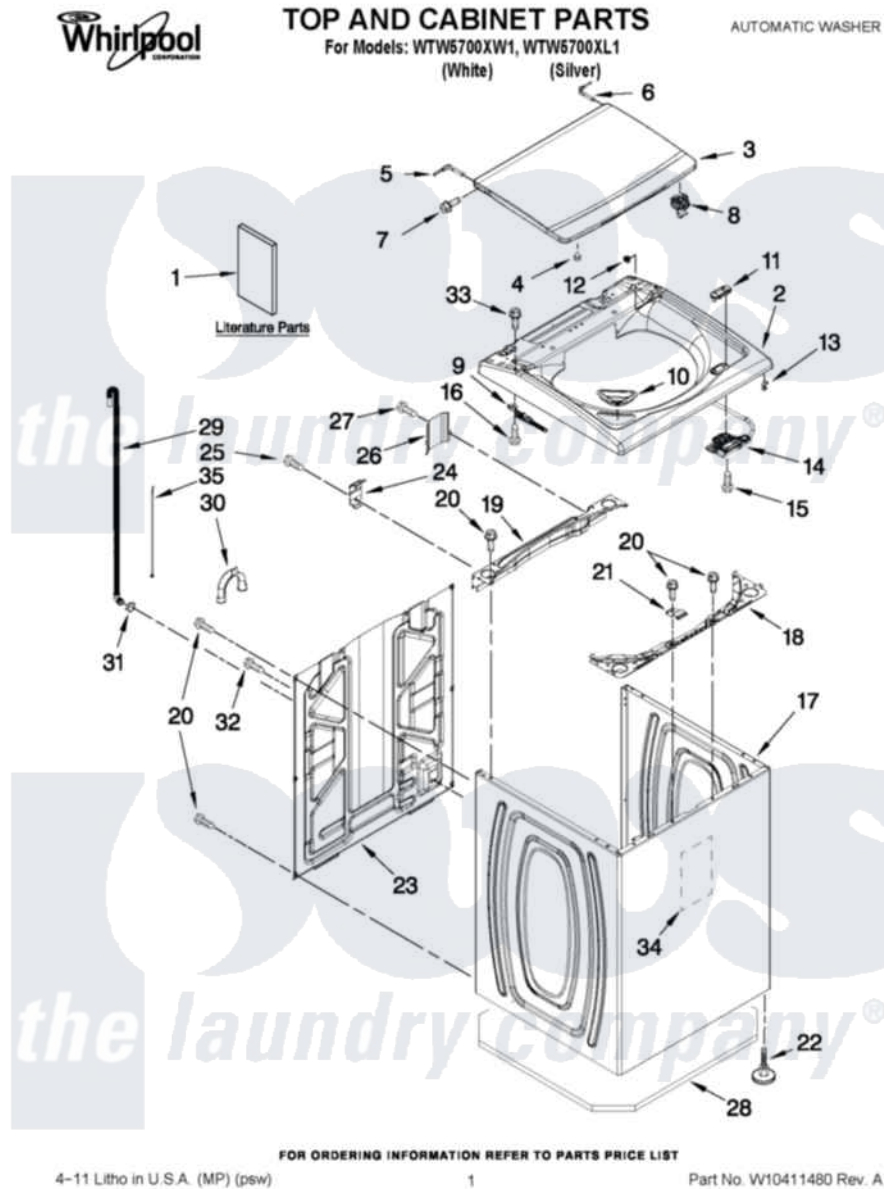

Whirlpool WTW5700XL1 01 - TOP AND CABINET PARTS

Whirlpool [Residential Whirlpool WTW5700XL1 Washer Parts](#) Parts Diagram 01 - TOP AND CABINET PARTS
 Click on the part number to view part

Item	Original Part Number	Replaced By	Status	Part Description
1	W10240509			Installation Instructions
"	W10240510		Not Available	INSTALLATION INSTRUCTIONS (SPANISH)
"	W10280475		Not Available	USE & CARE GUIDE
"	W10280504		Not Available	INSTRUCTIONS, SOUND SHIELD INSTALLATION
"	W10240504		Not Available	TECH SHEET IMPROVED WASH
"	W10280494		Not Available	QUICK START GUIDE
"	W10062956		Not Available	ENERGY GUIDE
2	W10246376			Top
"	W10256438			Top
3	W10296163			Lid, Glass Assembly
"	W10296165			Lid, Glass Assembly
4	9724509			Bumper, Lid
5	8563965			Hinge Wire
6	8572974			Hinge Wire

7	W10078270		Screw, Lid Hinge Mounting
8	W10238327		Strike, Lid Lock
"	W10238329		Strike, Lid Lock
9	W10270398		Hinge, Spring Assembly
"	W10270399		Hinge, Spring Assembly
10	W10240977		Dispenser, Bleach
"	W10304138		Dispenser, Bleach
11	W10392041		Bezel, Lid Lock
"	W10392092		Bezel, Lid Lock
12	W10293653		Bearing, Lid Hinge
"	W10293293		Bearing, Lid Hinge
13	90016		Clip, Pressure Switch Hose
14	W10238287	W10404050	Latch
15	8281163		Screw, Dispenser Housing Mounting
16	693995		Screw, Hex Head
17	W10251994	W10338650	Cabinet
"	W10240528	W10338651	Cabinet
18	W10215098		Brace, Cabinet Top Front
19	W10215099		Brace, Cabinet Top Rear
20	1157158	489069	Xxscrew, 10-12 X 1/2
21	W10248088		Lock, Top
22	W10335586	W10397767	Foot Assembly, Leveling
23	W10250884		Panel Rear
24	W10215102		Hinge, Top
25	W10142728	3370225	Screw
26	W10215139		Cover, Harness
27	3400076		Screw, Bracket Mounting
28	W10317148	W10319260	Sound Absr
29	W10221546		Hose, Outer Drain Assembly
30	W10280024		U-Bend, Drain Hose
31	356138		Clamp, Hose
32	9740848		Screw, Mixing Valve Mounting
33	311932	313808	Screw
34	W10177046		Cabinet - Damper, Sound
35	W10339879		Tie, Cable