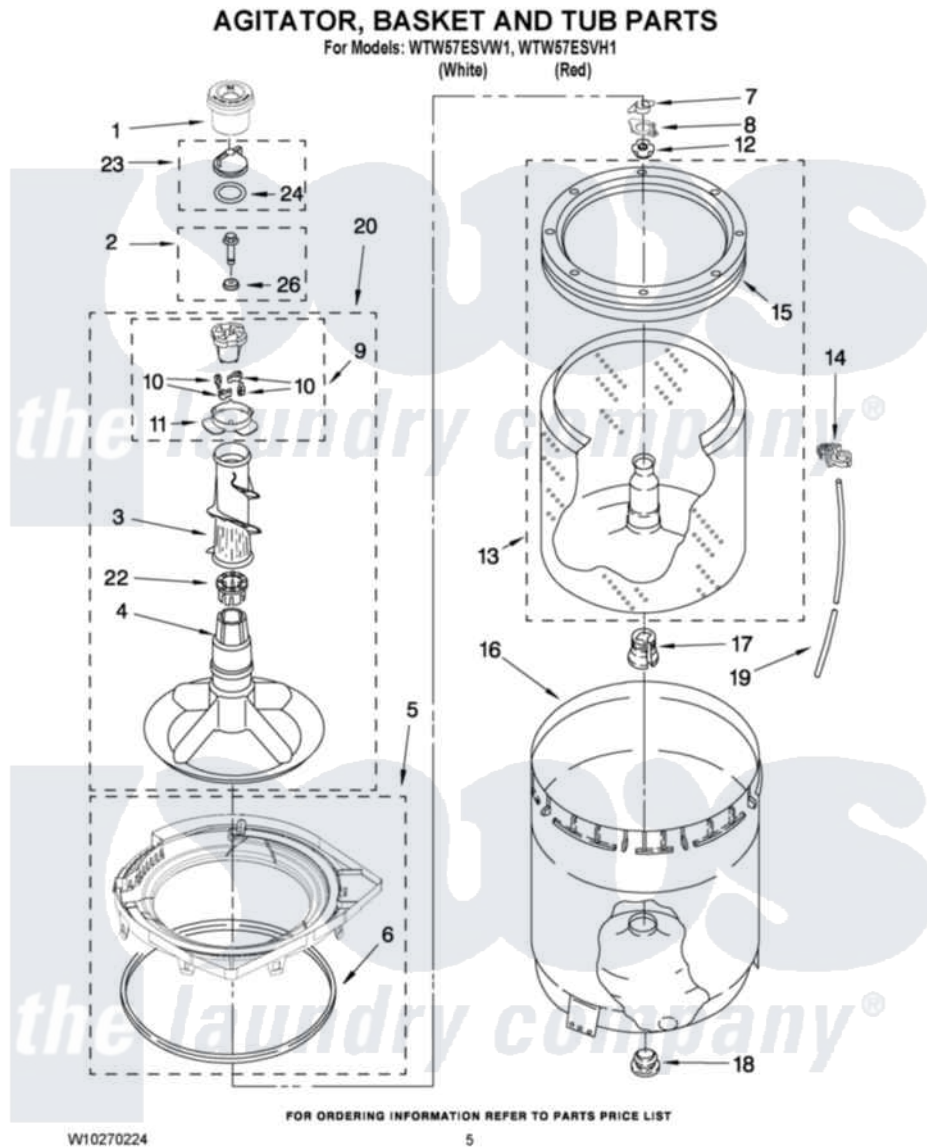

Whirlpool WTW57ESVH1 03 - AGITATOR, BASKET AND TUB PARTS

Whirlpool Residential Whirlpool WTW57ESVH1 Washer Parts Parts Diagram 03 - AGITATOR, BASKET AND TUB PARTS

Click on the part number to view part

Item	Original Part Number	Replaced By	Status	Part Description
1	8575076	8575076A		Dispenser
2	358237			Screw And Washer
3	3363003			Mover, Clothes
4	3951632			Agitator
5	W10167984			Tub Ring And Gasket
6	3359585	3976308		Gasket, Tub Ring
7	3354845			Clip, Agitator
8	8543666			Washer, Agitator
9	3951682	285809		Cam-Agitator
10	3366877	80040		Dog-Agitator
11	3952374			Bearing, Driven Cam
12	21366			Nut, Spanner
13	8526016	W10389328		Clothes Container, Assembly
14	2219077			Clip, Pressure Switch Hose
15	387240			Ring, Balance
16	63849			Strain Relief, Power Cord

17	389140		Tub Block, Basket Drive
18	383727		Gasket, Centerpodt
19	W10240485	353244	Hose, Pressure Switch
20	3951744		Agitator Assembly
22	3951608		Spacer, Thrust
23	3354733	W10074580	Cap, Barrier
24	W10072840		Fabric Softener
26	3949550		Washer