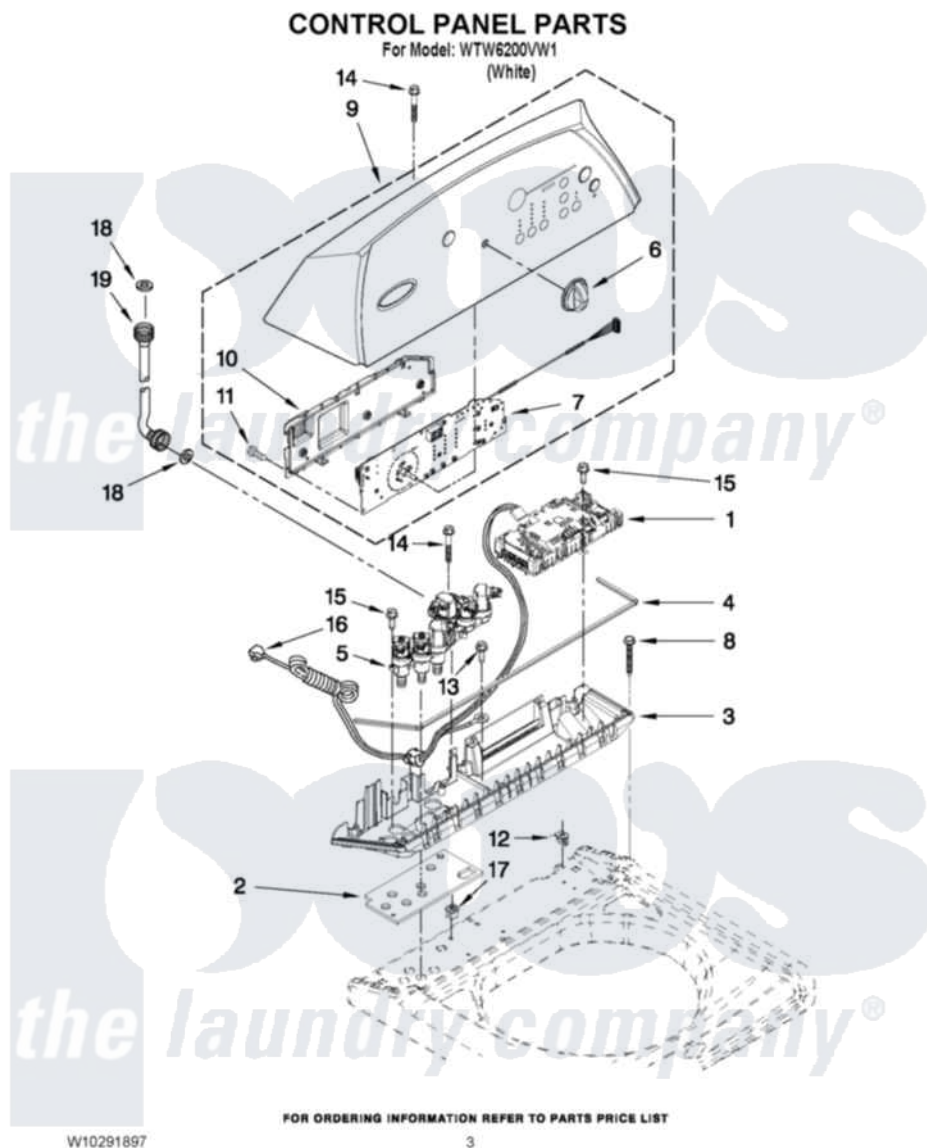

Whirlpool WTW6200VW1 02 - CONTROL PANEL PARTS

Whirlpool [Residential Whirlpool WTW6200VW1 Washer Parts](#) Parts Diagram 02 - CONTROL PANEL PARTS
[Click on the part number to view part](#)

Item	Original Part Number	Replaced By	Status	Part Description
1	W10268788			Control Unit Assembly, Machine And Motor
2	W10130502			Gasket, Valve Tray
3	8565304			Tray Assembly, Console
4	8565259			Gasket, Console/Tray
5	8577408	W10364988		Valve
6	8574957			Knob, Assembly
7	W10051149			User Interface
8	W10004990			Screw, 6-20 X 1.2
9	W10183845			Console
10	8564265			Cover, Rear- User Interface
11	W10003770			Screw, 6-19 X 1/2
12	W10022060			Nut, Push-In
13	3351614			Screw, Gearcase Cover Mounting
14	8565324			Screw, 10-16 X 1.75
15	8281136			Screw, 10-16 X 3/4

16	3407203		Cord Assembly, Power
17	98460		Nut, Push-In
18	W10242307	16123	Washer Inlet-Hose Miscellaneous Parts Must be Ordered Separately.
19	W10194208	89503	Hose-Inlet
"	8571378	89503	Hose-Inlet