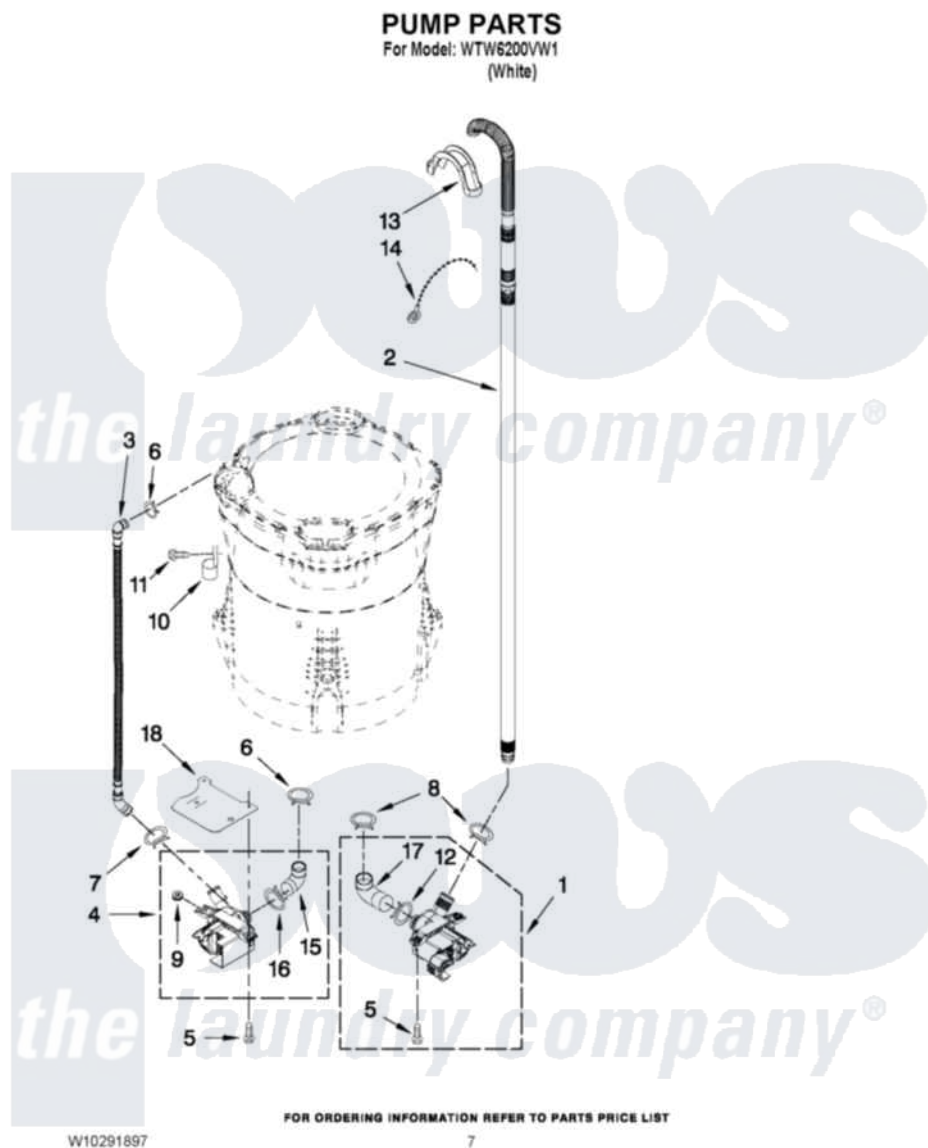

Whirlpool WTW6200VW1 04 - PUMP PARTS

Whirlpool [Residential Whirlpool WTW6200VW1 Washer Parts](#) Parts Diagram 04 - PUMP PARTS
Click on the part number to view part

Item	Original Part Number	Replaced By	Status	Part Description
1	W10155921	W10217134		Pump-Water
2	W10236686			Hose, Drain
3	8543774			Hose, Recirc
4	W10049400	W10233462		Pump-Water
5	W10004910			Screw, 12-16 X 1-1/4
6	370449	285655		Clamp, Hose
7	8269146			Clamp, Hose
8	8317496	285655		Clamp, Hose
9	8182771	280155		Grommet
10	8534021			Clamp, Recirc Hose Retainer
11	8533943	W10109200		Screw, Baffle Mounting
12	8182768	285655		Clamp, Hose
13	8576642			Retainer, Drain Hose
14	3347868	W10339879		Tie, Cable
15	8182769			Hose, Recirc Pump
16	8182770	3367052		Clamp, Hose