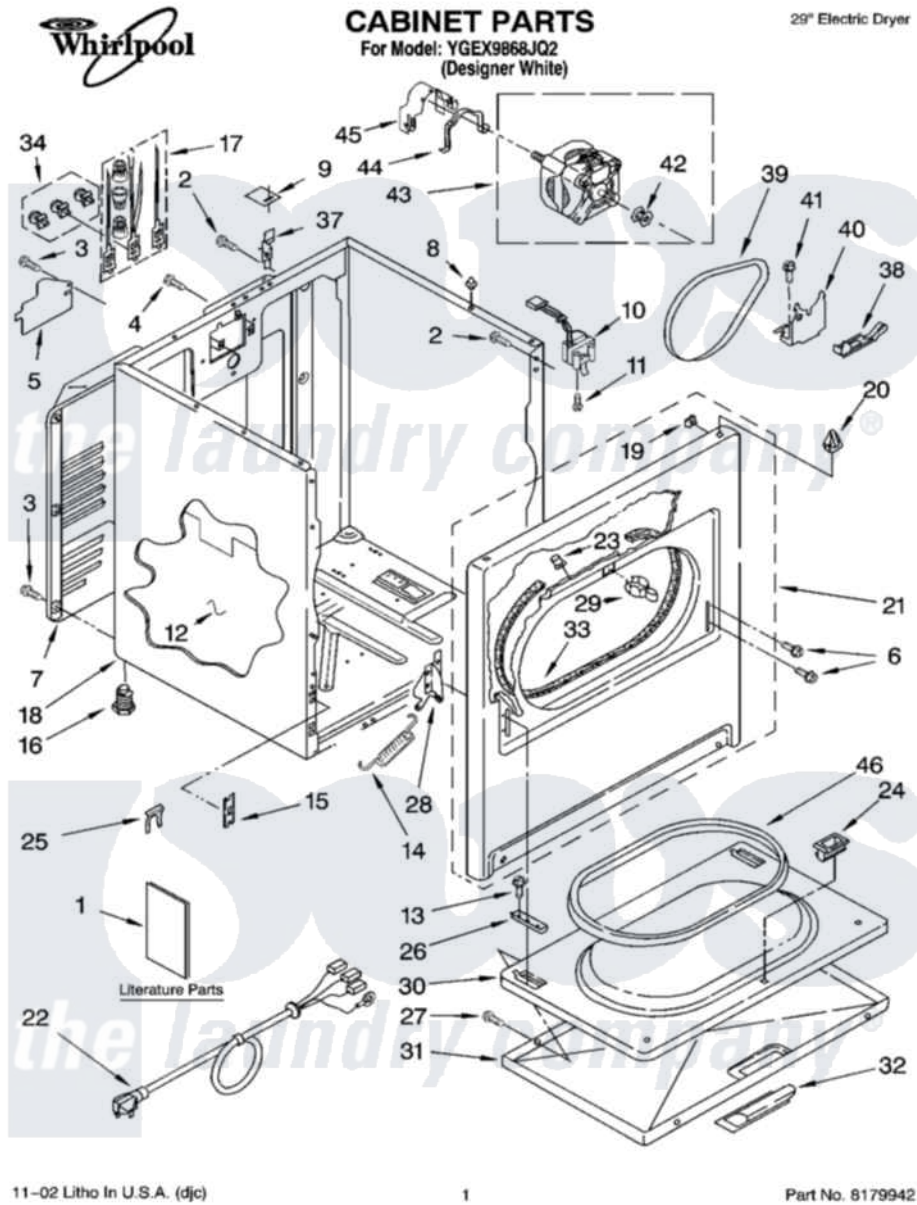

# Whirlpool YGEX9868JQ2 01 - CABINET PARTS

Whirlpool Residential Whirlpool YGEX9868JQ2 Dryer Parts Parts Diagram 01 - CABINET PARTS  
 Click on the part number to view part

Item	Original Part Number	Replaced By	Status	Part Description
1	LIT3397620		Not Available	Literature Parts (Instructions, Installation)
"	LIT8314828		Not Available	Literature Parts (Use & Care Guide)
"	LIT8535880		Not Available	Literature Parts (Tech Sheet)
"	LIT3978731		Not Available	Literature Parts (Label, Energy Guide)
"	LIT3978968		Not Available	Literature Parts (Wiring Diagram)
"	BLANK		Not Available	Following May Be Purchased DO-IT-YOURSELF REPAIR MANUALS
"	LIT677818	<a href="#">677818L</a>		Diy
2	343641	<a href="#">681414</a>		Screw, 10AB X 1/2
3	<a href="#">693995</a>			Screw, Hex Head
4	697776	<a href="#">4331106</a>		Screw, No.10-32 X 7/16
5	3394202		Not Available	Cover, Terminal Block
6	342043	<a href="#">486146</a>		Screw
7	3396805	<a href="#">280043</a>		Panel-Rear