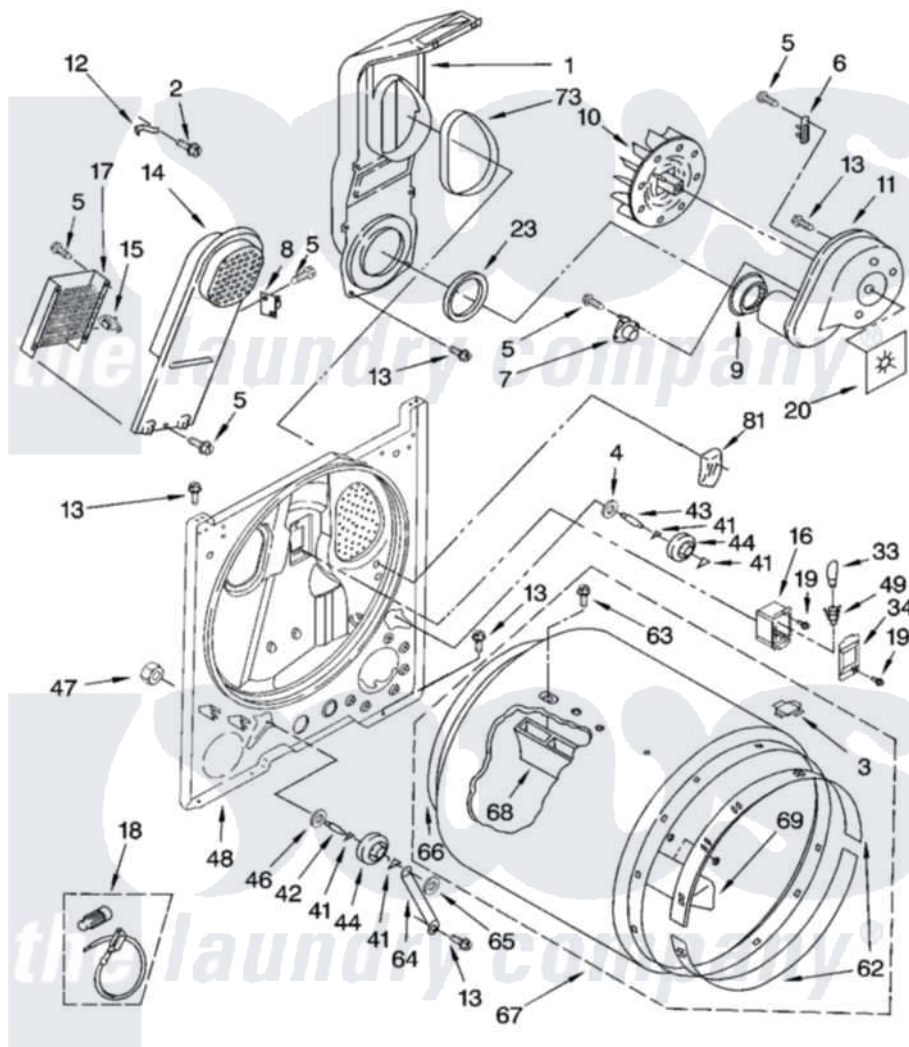

Whirlpool YKEYS710JQ0 03 - BULKHEAD PARTS

BULKHEAD PARTS

For Model: YKEYS710JQ0
(Designer White)

4377961

5

Whirlpool Residential Whirlpool YKEYS710JQ0 Dryer Parts Parts Diagram 03 - BULKHEAD PARTS
Click on the part number to view part

Item	Original Part Number	Replaced By	Status	Part Description
1	348368			Lint Chute Assembly
2	489463			Screw, 8-18 X 1/16
3	8066086			Plug, Drum Hole
4	3388703			Washer, Support
5	90767			Screw, 8A X 3/8 HeX Washer Head Tapping
6	3392519			Thermal Limiter
7	3387134			Thermostat, Internal-Bias
8	3977393	279816		Cutoff-Tml
9	696302			Shield, Exhaust
10	694089			Wheel, Blower
11	3405016	8577230		Housing, Blower
12	3398161			CLIP
13	343641	681414		Screw, 10AB X 1/2
14	3397566	8541818		Box, Heater
15	3977767			Thermostat, High Limit 250 F
16	3977373			Bracket, Drum Light

17	3403585	279838	Element
18	279457		Wire Kit, Terminal
19	487909	488729	Screw
20	3394196		Seal, Blower Shaft
23	347139		Seal, Lint Chute
33	3406124	22002263	Lamp
34	3402841	8532165	Lens, Drum Light
41	690997		Washer, Thrust
42	3399506	W10359270	Shaft, Drum Roller Threads
43	3399507	W10359269	Shaft, Drum Roller Threads
44	3397588	349241T	Support
46	348197		Washer, Support
47	3359452		Nut, Lock
48	3403414		Bulkhead
49	3403634	W10136369	Socket, Drum Light Assembly
62	692526	279441	BeaRng-Rng
63	97787	W10109200	Screw, Baffle Mounting
64	3976434		Bracket, Support Shaft
65	90296		Nut, Push On
66	3406130	279857	Seal
67	695587		Drum Assembly
68	692490		Baffle, Drum
69	3403636		Baffle, Drum
73	339956		Seal, Air Duct To Bulkhead
81	3976479	279366	Electrode