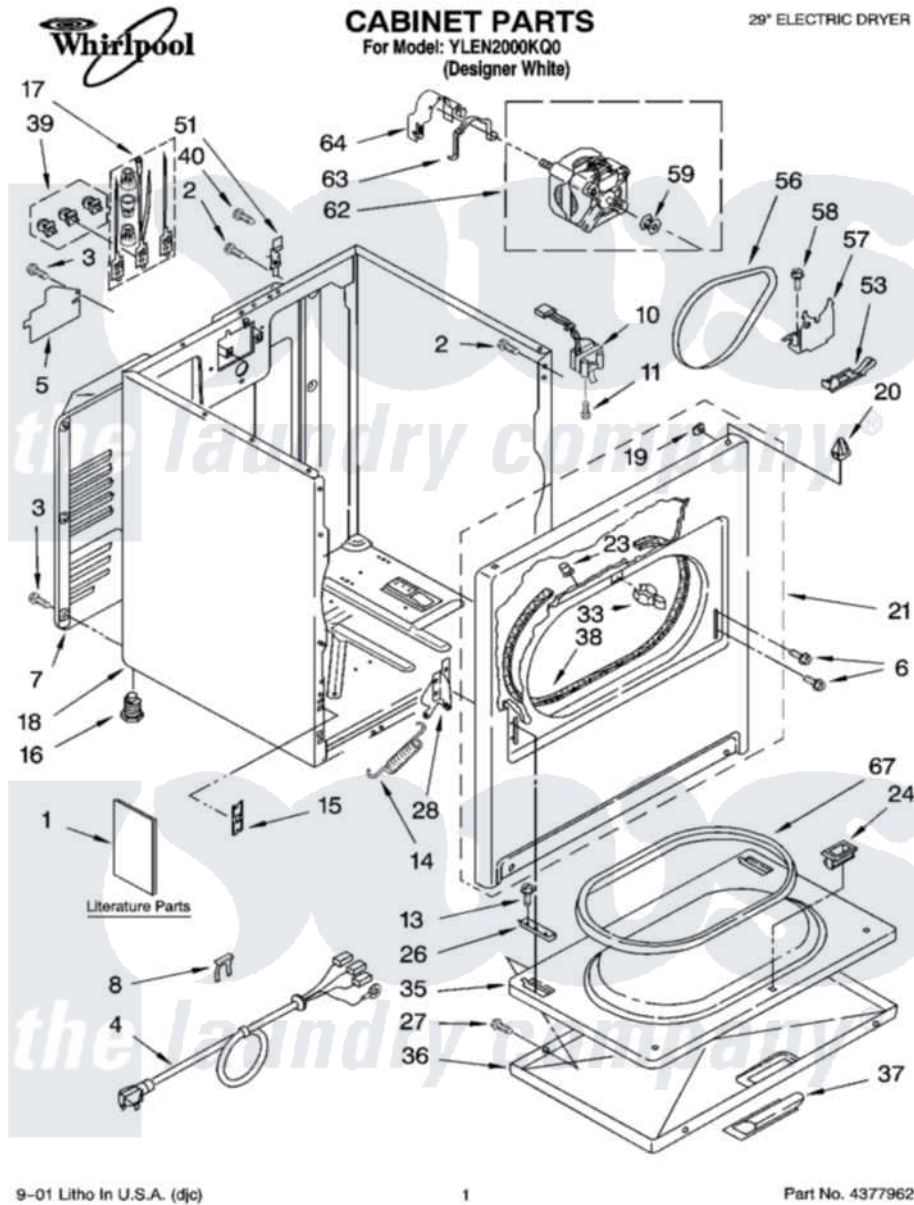

# Whirlpool YLEN2000KQ0 01 - CABINET PARTS

Whirlpool Residential Whirlpool YLEN2000KQ0 Dryer Parts Parts Diagram 01 - CABINET PARTS  
Click on the part number to view part

Item	Original Part Number	Replaced By	Status	Part Description
1	LIT3397620		Not Available	Literature Parts (Instructions, Installation)
"	LIT8314832		Not Available	Literature Parts (Use And care Guide)
"	LIT8299795		Not Available	Literature Parts (Label, Wiring Diagram)
"	LIT3978731		Not Available	Literature Parts (Label, Energy Guide)
"	BLANK		Not Available	Following May Be Purchased DO-IT-YOURSELF REPAIR MANUALS
"	LIT677818	<a href="#">677818L</a>		Diy
2	343641	<a href="#">681414</a>		Screw, 10AB X 1/2
3	<a href="#">693995</a>			Screw, Hex Head
4	<a href="#">3394208</a>			Cord, Power
5	3394202		Not Available	Cover, Terminal Block
6	342043	<a href="#">486146</a>		Screw
7	3396805	<a href="#">280043</a>		Panel-Rear
8	<a href="#">694415</a>			Clip, Strain Relief