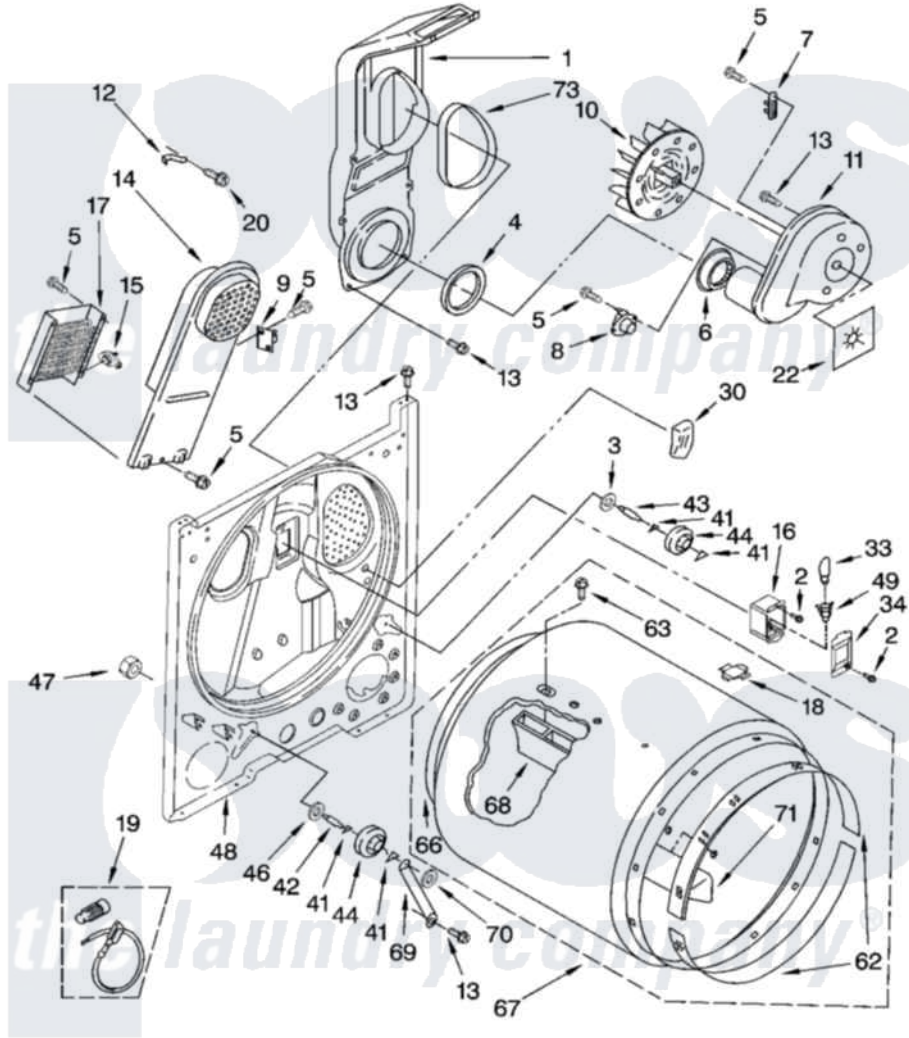

Whirlpool YLEN2000KQ0 03 - BULKHEAD PARTS

BULKHEAD PARTS

For Model: YLEN2000KQ0
(Designer White)

4377962

5

Whirlpool Residential Whirlpool YLEN2000KQ0 Dryer Parts Parts Diagram 03 - BULKHEAD PARTS
Click on the part number to view part

Item	Original Part Number	Replaced By	Status	Part Description
1	348368			Lint Chute Assembly
2	487909	488729		Screw
3	3388703			Washer, Support
4	347139			Seal, Lint Chute
5	90767			Screw, 8A X 3/8 HeX Washer Head Tapping
6	696302			Shield, Exhaust
7	3392519			Thermal Limiter
8	8318268			Thermostat, Internal-Bias
9	3977393	279816		Cutoff-Tml
10	694089			Wheel, Blower
11	3405016	8577230		Housing, Blower
12	3398161			CLIP
13	343641	681414		Screw, 10AB X 1/2
14	3397566	8541818		Box, Heater
15	3977767			Thermostat, High Limit 250 F
16	3977373			Bracket, Drum Light

17	3403585	279838	Element
18	8066086		Plug, Drum Hole
19	279457		Wire Kit, Terminal
20	489463		Screw, 8-18 X 1/16
22	3394196		Seal, Blower Shaft
30	3976479	279366	Electrode
33	3406124	22002263	Lamp
34	3402841	8532165	Lens, Drum Light
41	690997		Washer, Thrust
42	3399506	W10359270	Shaft, Drum Roller Threads
43	3399507	W10359269	Shaft, Drum Roller Threads
44	3397588	349241T	Support
46	348197		Washer, Support
47	3359452		Nut, Lock
48	3403414		Bulkhead
49	3403634	W10136369	Socket, Drum Light Assembly
62	692526	279441	BeaRng-Rng
63	97787	W10109200	Screw, Baffle Mounting
66	3406130	279857	Seal
67	695587		Drum Assembly
68	692490		Baffle, Drum
69	3976434		Bracket, Support Shaft
70	90296		Nut, Push On
71	3403636		Baffle, Drum
73	339956		Seal, Air Duct To Bulkhead