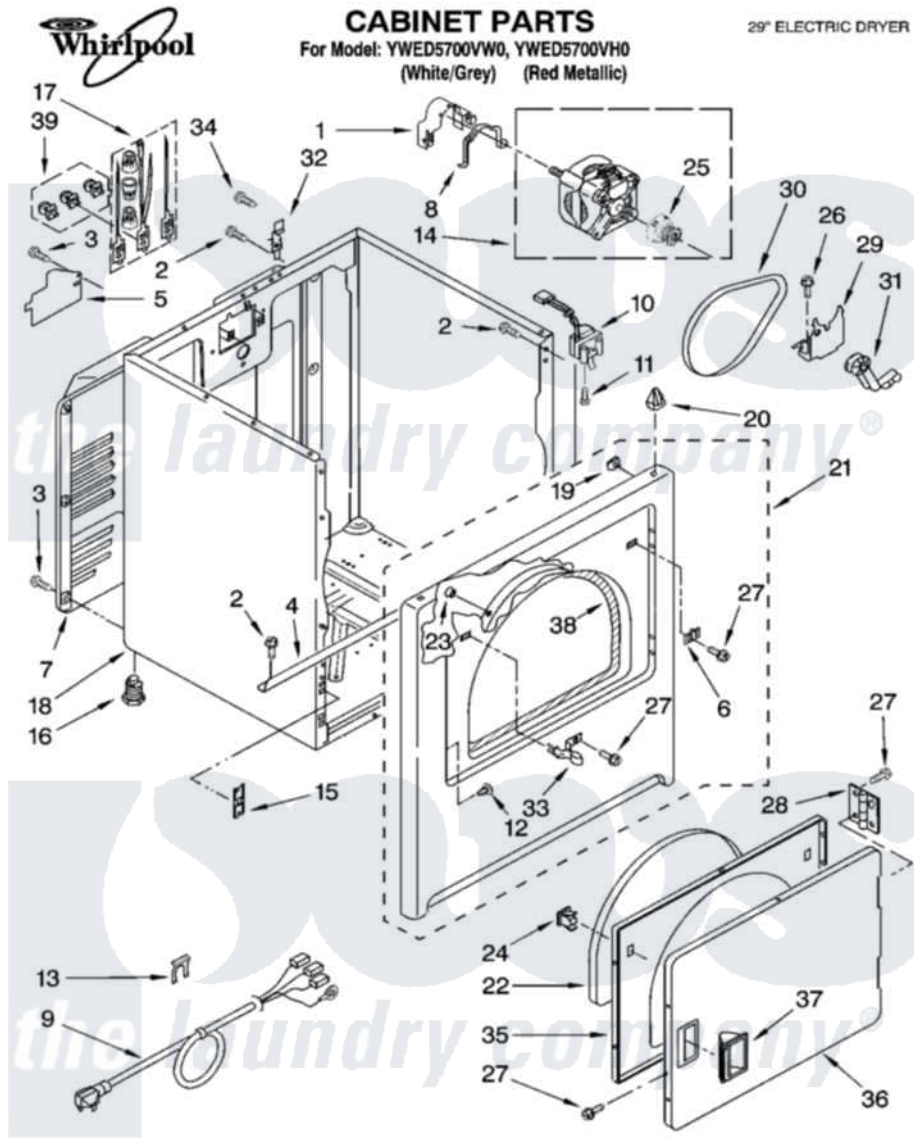

Whirlpool YWED5700VH0 01 - CABINET PARTS

10-08 Litho in U.S.A. (LT) (eeb)

1

Part No. W10233045 Rev. A

Whirlpool [Residential Whirlpool YWED5700VH0 Dryer Parts](#) Parts Diagram 01 - CABINET PARTS
 Click on the part number to view part

Item	Original Part Number	Replaced By	Status	Part Description
1	3404162			Clamp, Motor
2	343641	681414		Screw, 10AB X 1/2
3	693995			Screw, Hex Head
4	8541400			Bracket, Cabinet
5	3394202		Not Available	Cover, Terminal Block
6	3403630			Plug, Strike Hole
7	3396805	280043		Panel-Rear
8	W10121316			Plug, Multivent
9	3394208			Cord, Power
10	3406107			Door Switch Assembly
11	697773	3395530		Screw
12	3404413			Plug, Hinge Hole
13	694415			Clip, Strain Relief
14	W10194250	279827		Motor-Drve
15	3394083			Clip, Front Panel
16	3392100	49621		Feet-Leveling

"	279810		Foot-Optional
17	279318		Terminal Tinned And Brass Panel
18	8530603	8533643	Cabinet
"	W10208295		Cabinet
19	98234		Clip, U-Bend
20	690363	18776	Lock, Front Top
21	W10224849		Not Available
"	W10208301		Panel, Front (White)
22	3405246		Panel, Front
23	685203	279220	Seal, Door Push-To-Start
24	3389441		Clip
25	8066184		Door Catch Assembly
26	3400500		Pulley, Motor
27	342055	488627	Bolt, 3405245 5/16-18 X 3/4
28	3405514	W10362431	Screw
29	348780		Hinge And Pin Assembly
30	W10131364	341241	Base, Motor
31	691366		Belt
32	8066217		Idler And Pulley Assembly
33	3403431		Hinge, Top
34	697776	4331106	Strike, Panel
35	3402341		Screw, No.10-32 X 7/16
36	3402335		Door, Inner
"	W10205714		Door, Front
37	8566059		Door, Front
"	W10205821		Handle, Door
38	3406129		Handle, Door
39	279393		Seal And Bearing Assembly
			Terminal Block Screw Kit