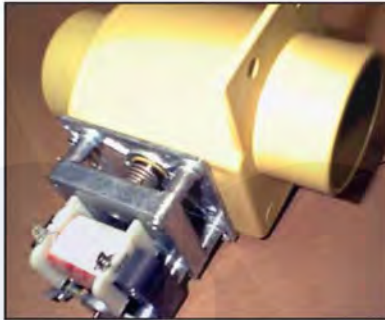

Dexter WCAD20KCS-12 (T300) Drain Valve Group Parts

Dexter [Commercial Dexter WCAD20KCS-12 \(T300\) Washer Parts](#) Parts Diagram Drain Valve Group Parts
 Click on the part number to view part

Item	Original Part Number	Replaced By	Status	Part Description
1	9732-273-001			Valve, Drain (includes #2 thru #11)
2	9064-068-001			Body, Valve (w/ball)
3	9914-137-012		Not Available	Motor & Gear Train (complete)
4	9452-538-001			Plate, Motor Mtg
5	8639-994-001			Screw
6	9534-340-001			Spring, Drive
7	9545-054-001			Screw
8	9545-054-002		Not Available	Screw
9	9532-134-001			Seal, V Packer
10	8641-584-001			Washer
11	9451-196-001			Pin, Main Drive

12	9538-149-001		Plate (spacers needed for replacement motor mtg. plate)
13	9089-036-004	Not Available	Stator and Coil Assembly
*	9379-177-006	9379-177-009	Valve, Drain (includes #2 thru #11)
"	9914-137-012	Not Available	Motor & Gear Train (complete)
"	9379-177-009		Valve, Drain (includes #2 thru #11)
"	9242-468-001		Hose Tub to Drain Valve
"	9242-117-009	Not Available	Clamp