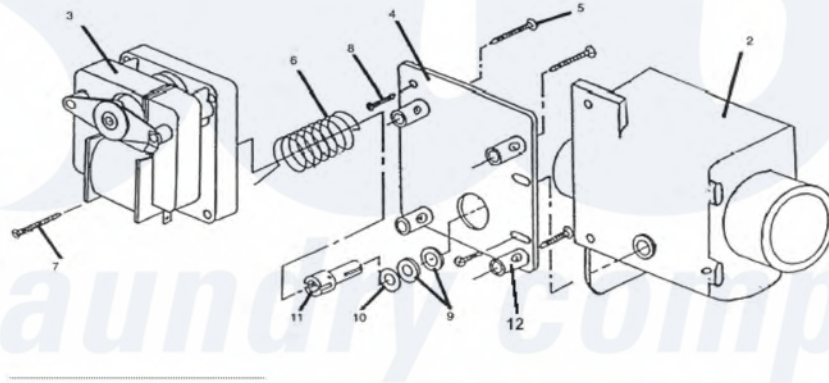

Dexter WCAD20KCS-12 (T300) Drain Valve Group Parts

Dexter [Commercial Dexter WCAD20KCS-12 \(T300\) Washer Parts](#) Parts Diagram Drain Valve Group Parts
 Click on the part number to view part

Item	Original Part Number	Replaced By	Status	Part Description
1	9732-273-001			Valve, Drain (includes #2 thru #11)
2	9064-068-001			Body, Valve (w/ball)
3	9914-137-012		Not Available	Motor & Gear Train (complete)
4	9452-538-001			Plate, Motor Mtg
5	8639-994-001			Screw
6	9534-340-001			Spring, Drive
7	9545-054-001			Screw
8	9545-054-002		Not Available	Screw
9	9532-134-001			Seal, V Packer
10	8641-584-001			Washer
11	9451-196-001			Pin, Main Drive

12	9538-149-001		Plate (spacers needed for replacement motor mtg. plate)
13	9089-036-004	Not Available	Stator and Coil Assembly
*	9379-177-006	9379-177-009	Valve, Drain (includes #2 thru #11)
"	9914-137-012	Not Available	Motor & Gear Train (complete)
"	9379-177-009		Valve, Drain (includes #2 thru #11)
"	9242-468-001		Hose Tub to Drain Valve
"	9242-117-009	Not Available	Clamp