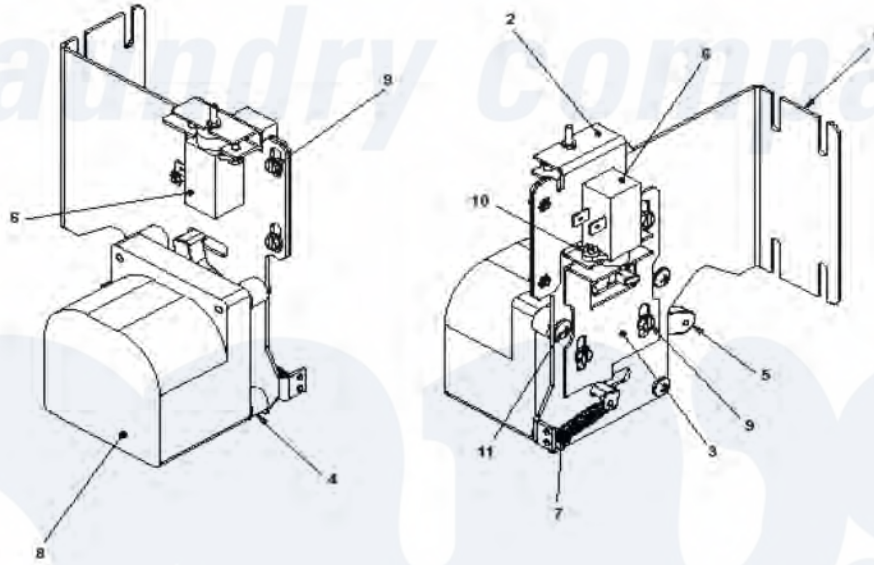

## Dexter WCAD20KCS-12 (T300) Gear Motor Door Lock Assembly

Dexter [Commercial Dexter WCAD20KCS-12 \(T300\) Washer Parts](#) Parts Diagram Gear Motor Door Lock Assembly  
 Click on the part number to view part

Item	Original Part Number	Replaced By	Status	Part Description
*	<a href="#">9892-014-001</a>			Actuator Assembly (Includes 1-10, Rod NOT included)
11	<a href="#">9545-012-027</a>			Screw Pnhdcr, 10-32 UNFx0 .75
10	<a href="#">9545-031-011</a>			Screw #6 x 5/16"
9	<a href="#">9545-044-003</a>			Screw -Hxwshrhdslsems, 6-32 x 3/16
8	<a href="#">9914-137-011</a>			Motor & Gear Train (complete)
7	<a href="#">9534-350-001</a>			Spring - Extension
6	<a href="#">9586-001-001</a>			Thermoactuator 120 V
5	<a href="#">9001-063-001</a>			Arm - Door Lock
4	9538-157-021		Not Available	Spacer, Plastic
3	9029-204-001		Not Available	Bracket Slide Lock