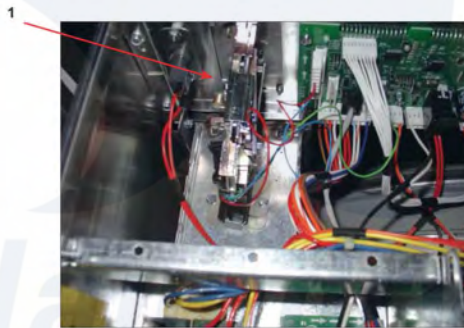

Dexter WCAD20KCS-12 (T300) Optical Coin Acceptor

Dexter [Commercial Dexter WCAD20KCS-12 \(T300\) Washer Parts](#) Parts Diagram Optical Coin Acceptor
Click on the part number to view part

Item	Original Part Number	Replaced By	Status	Part Description
1	9021-016-001			Acceptor, Coin-Optical switch w/harness
2	9801-099-001			Replacement Optical Sensor
*	9545-039-002			Screw-Height Bar, 3mm