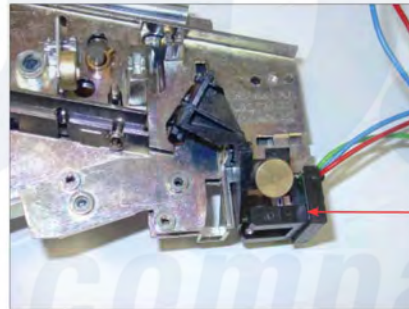

Dexter WCAD20KCS-12 (T300) Optical Coin Acceptor

Dexter [Commercial Dexter WCAD20KCS-12 \(T300\) Washer Parts](#) Parts Diagram Optical Coin Acceptor
Click on the part number to view part

Item	Original Part Number	Replaced By	Status	Part Description
1	9021-016-001			Acceptor, Coin-Optical switch w/harness
2	9801-099-001			Replacement Optical Sensor
*	9545-039-002			Screw-Height Bar, 3mm