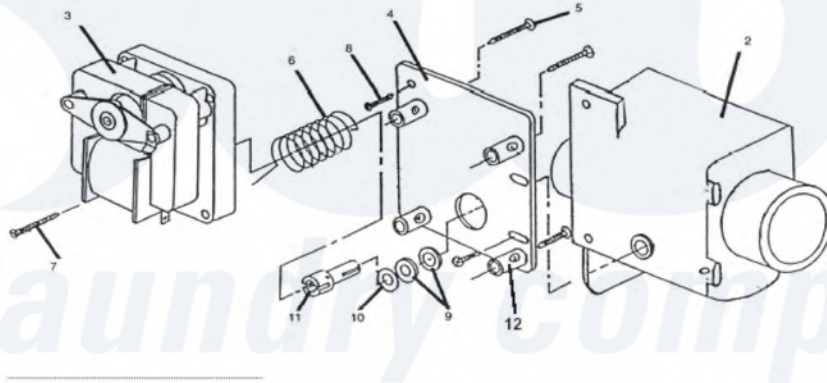

Dexter WCAD30KCS-12 (T-400) Drain Valve Group Parts

Dexter [Commercial Dexter WCAD30KCS-12 \(T-400\) Washer Parts](#) Parts Diagram Drain Valve Group Parts
 Click on the part number to view part

Item	Original Part Number	Replaced By	Status	Part Description
1	9379-187-004			Valve, Drain (includes #2 thru #11)
2	9064-070-001			Body, Valve (w/ball)
3	9914-137-011			Motor & Gear Train (complete)
4	9452-538-001			Plate, Motor Mtg
5	8639-994-001			Screw
6	9534-339-001			Spring, Drive
7	9545-054-001			Screw
8	9545-054-002		Not Available	Screw
9	9532-134-001			Seal, V Packer
10	8641-584-001			Washer
11	9451-196-001			Pin, Main Drive

12 [9538-149-001](#)

Plate (spacers needed for replacement motor mtg. plate)

13 9089-036-004

Not Available

Stator and Coil Assembly

* 9379-187-001

Not Available

Valve Drain before Serial # 482181