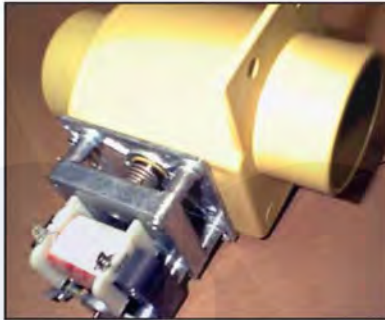

Dexter WCAD30KCS-12 (T-400) Drain Valve Group Parts

Dexter [Commercial Dexter WCAD30KCS-12 \(T-400\) Washer Parts](#) Parts Diagram Drain Valve Group Parts
 Click on the part number to view part

Item	Original Part Number	Replaced By	Status	Part Description
1	9379-187-004			Valve, Drain (includes #2 thru #11)
2	9064-070-001			Body, Valve (w/ball)
3	9914-137-011			Motor & Gear Train (complete)
4	9452-538-001			Plate, Motor Mtg
5	8639-994-001			Screw
6	9534-339-001			Spring, Drive
7	9545-054-001			Screw
8	9545-054-002		Not Available	Screw
9	9532-134-001			Seal, V Packer
10	8641-584-001			Washer
11	9451-196-001			Pin, Main Drive

12 [9538-149-001](#)

Plate (spacers needed for replacement motor mtg. plate)

13 9089-036-004

Not Available

Stator and Coil Assembly

* 9379-187-001

Not Available

Valve Drain before Serial # 482181