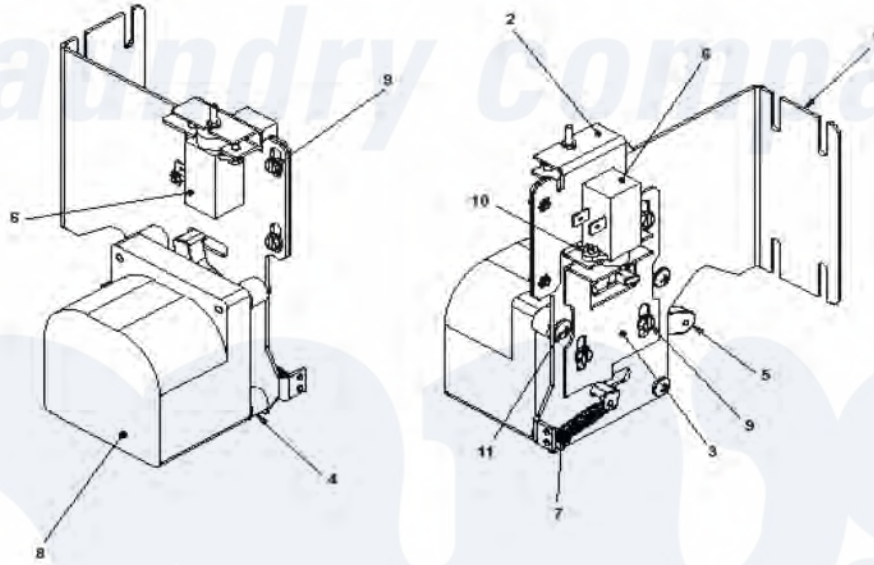

Dexter WCAD30KCS-12 (T-400) Gear Motor Door Lock Assembly

Dexter [Commercial Dexter WCAD30KCS-12 \(T-400\) Washer Parts](#) Parts Diagram Gear Motor Door Lock Assembly
 Click on the part number to view part

| Item | Original Part Number | Replaced By | Status | Part Description |
|------|------------------------------|-------------|---------------|---|
| * | 9892-014-001 | | | Actuator Assembly (Includes 1-10, Rod NOT included) |
| 11 | 9545-012-027 | | | Screw Pnhdcr, 10-32 UNFx0 .75 |
| 10 | 9545-031-011 | | | Screw #6 x 5/16" |
| 9 | 9545-044-003 | | | Screw -Hxwshrhdslsems, 6-32 x 3/16 |
| 8 | 9914-137-011 | | | Motor & Gear Train (complete) |
| 7 | 9534-350-001 | | | Spring - Extension |
| 6 | 9586-001-001 | | | Thermoactuator 120 V |
| 5 | 9001-063-001 | | | Arm - Door Lock |
| 4 | 9538-157-021 | | Not Available | Spacer, Plastic |
| 3 | 9029-204-001 | | Not Available | Bracket Slide Lock |