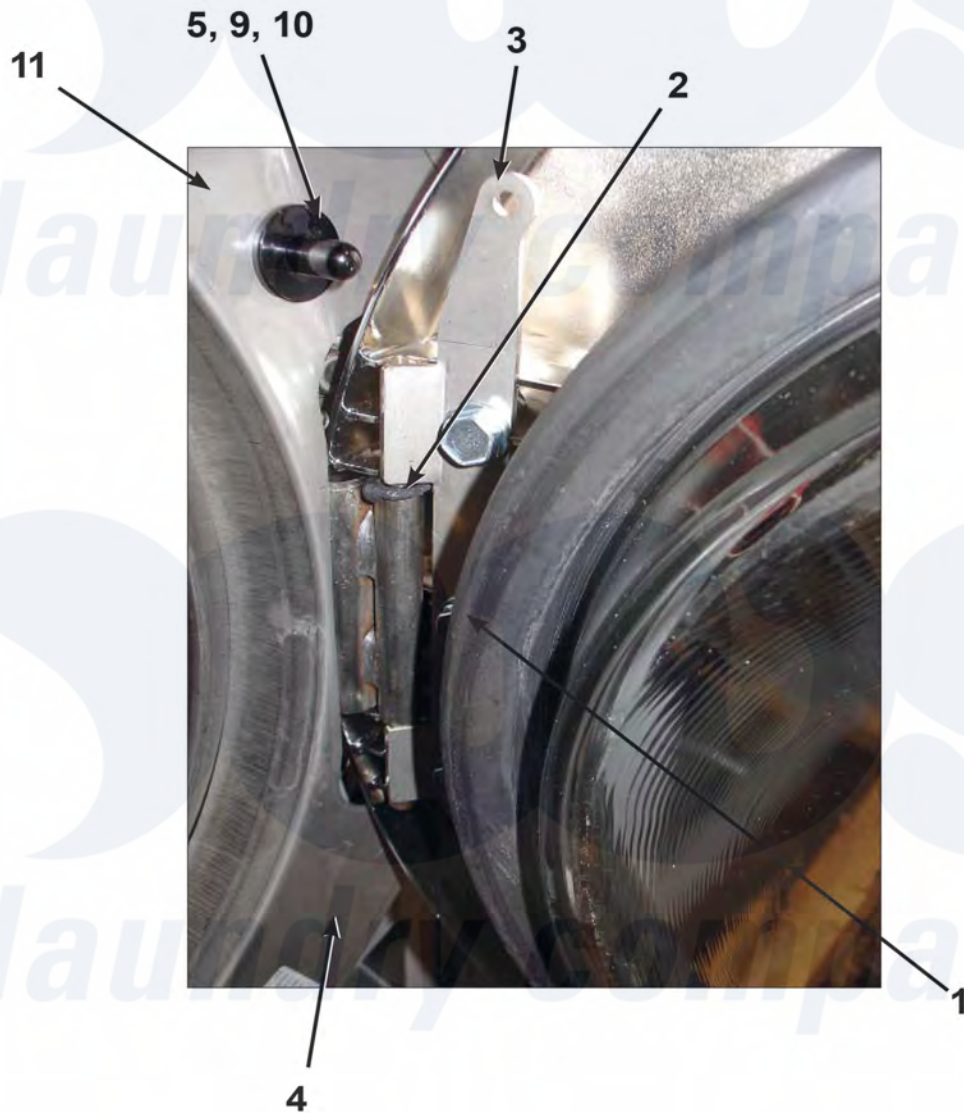

Dexter WCAD30KCS-12 (T-400) Loading Door Hinge

Dexter Commercial Dexter WCAD30KCS-12 (T-400) Washer Parts Parts Diagram Loading Door Hinge
 Click on the part number to view part

Item	Original Part Number	Replaced By	Status	Part Description
1	9955-029-002			Door Hinge Assembly Mounts to Tub Front
2	9781-001-001			Loading Door Hinge Pin
3	9079-122-003			Loading Door Hinge Clamp (No Hinge Switch Pin) (NEW Style)
4	9487-273-001			Masking Ring
5	8220-063-025			Wire Assembly Door Close Switch, Red 17"
9	8220-063-026			Wire Assembly Door Close Switch, BLK 17"
10	9539-492-001			Switch, Door closed Switch (Push Button style)
11	9487-273-001			Masking Ring