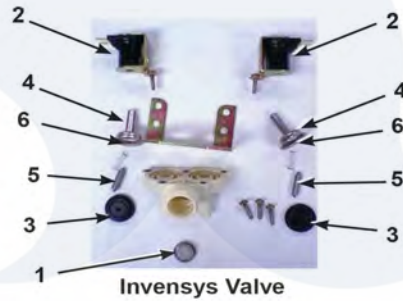

Dexter WCAD30KCS-12 (T-400) Water Inlet Valve Breakdown Parts

Dexter [Commercial Dexter WCAD30KCS-12 \(T-400\) Washer Parts](#) Parts Diagram Water Inlet Valve Breakdown Parts
 Click on the part number to view part

Item	Original Part Number	Replaced By	Status	Part Description
*	9379-183-003			Valve, Water Inlet (dual outlet) (see Water Inlet Valve Breakdown for individual parts)
1	9555-056-001			Screen, Inlet end of valve
2	9089-017-001			Coil Assy., 120 V
3	9118-049-001			Diaphragm
4	9211-021-002			Guide, Solenoid
5	9015-008-001			Armature
6	9534-298-001			Spring, Armature
10	9379-192-001			Valve Water Inlet (single outlet)
11	9379-192-002			Valve Water Body Complete (no coil)