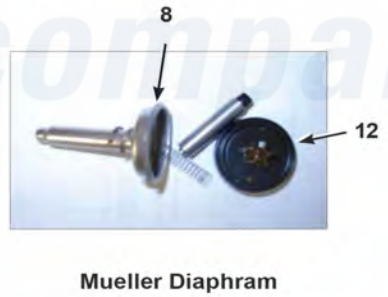

Dexter WCAD30KCS-12 (T-400) Water Inlet Valve Breakdown Parts

Dexter [Commercial Dexter WCAD30KCS-12 \(T-400\) Washer Parts](#) Parts Diagram Water Inlet Valve Breakdown Parts
 Click on the part number to view part

Item	Original Part Number	Replaced By	Status	Part Description
*	9379-183-003			Valve, Water Inlet (dual outlet) (see Water Inlet Valve Breakdown for individual parts)
1	9555-056-001			Screen, Inlet end of valve
2	9089-017-001			Coil Assy., 120 V
3	9118-049-001			Diaphragm
4	9211-021-002			Guide, Solenoid
5	9015-008-001			Armature
6	9534-298-001			Spring, Armature
10	9379-192-001			Valve Water Inlet (single outlet)
11	9379-192-002			Valve Water Body Complete (no coil)