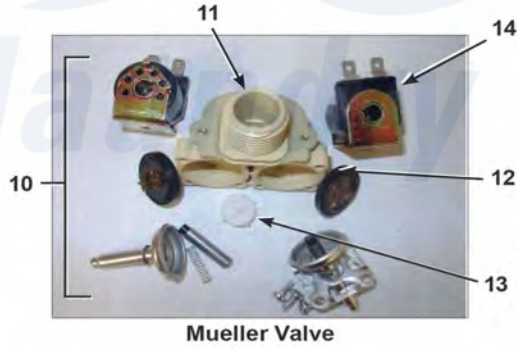

Dexter WCAD30KCS-12 (T-400) Water Inlet Valve Breakdown Parts

Dexter [Commercial Dexter WCAD30KCS-12 \(T-400\) Washer Parts](#) Parts Diagram Water Inlet Valve Breakdown Parts
 Click on the part number to view part

Item	Original Part Number	Replaced By	Status	Part Description
*	9379-183-003			Valve, Water Inlet (dual outlet) (see Water Inlet Valve Breakdown for individual parts)
1	9555-056-001			Screen, Inlet end of valve
2	9089-017-001			Coil Assy., 120 V
3	9118-049-001			Diaphragm
4	9211-021-002			Guide, Solenoid
5	9015-008-001			Armature
6	9534-298-001			Spring, Armature
10	9379-192-001			Valve Water Inlet (single outlet)
11	9379-192-002			Valve Water Body Complete (no coil)