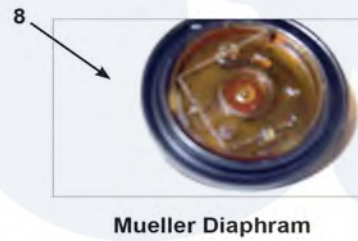

Dexter WCAD30KCS-12 (T-400) Water Inlet Valve Breakdown Parts

Dexter [Commercial Dexter WCAD30KCS-12 \(T-400\) Washer Parts](#) Parts Diagram Water Inlet Valve Breakdown Parts
 Click on the part number to view part

Item	Original Part Number	Replaced By	Status	Part Description
*	9379-183-003			Valve, Water Inlet (dual outlet) (see Water Inlet Valve Breakdown for individual parts)
1	9555-056-001			Screen, Inlet end of valve
2	9089-017-001			Coil Assy., 120 V
3	9118-049-001			Diaphragm
4	9211-021-002			Guide, Solenoid
5	9015-008-001			Armature
6	9534-298-001			Spring, Armature
10	9379-192-001			Valve Water Inlet (single outlet)
11	9379-192-002			Valve Water Body Complete (no coil)