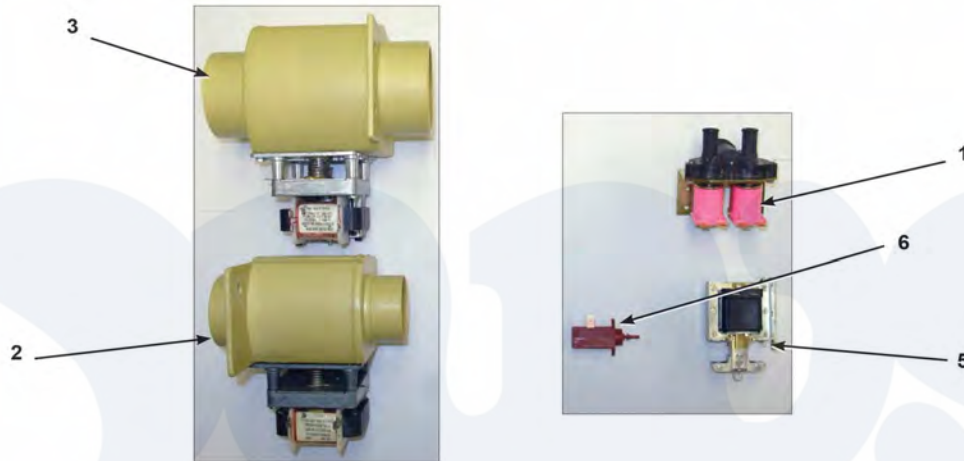

Dexter WCAD30KCS-12 (T-400) Water Valve, Drain Valve and Door Locking

Dexter [Commercial Dexter WCAD30KCS-12 \(T-400\) Washer Parts](#) Parts Diagram Water Valve, Drain Valve and Door Locking

[Click on the part number to view part](#)

Item	Original Part Number	Replaced By	Status	Part Description
1	9379-183-007			Water Valve (59 models)
3	9379-187-003			Drain Valve 3/4 inch (59 models)
*	9452-747-001		Not Available	Filter Mounting Plate (59 models)
"	9506-415-001		Not Available	Wiring Label , Schematic (59 models)
"	9506-416-001		Not Available	Wiring Label , Diagram (59 models)
5	9536-082-001			Solenoid, Door Lock (59 models)
*	9545-008-027			Screw-HxwsrhdsLtd, #10-32 Ttx 1/2
"	9545-010-006			Screw #8-32 X3/8 (59 models)
"	9545-045-001			Screw, Electrode Mtg
"	9558-027-001		Not Available	Strip , Terminal Marker

6	9586-001-003		Thermoactuator, 24V (59 models)
*	9627-865-002	Not Available	Wiring Harness, Power Terminal Block (59 models)
"	9857-151-015	Not Available	Controls Assembly - Trough, (59 models)
"	9922-011-005	Not Available	Door Lock Solenoid Assembly (59 models)
"	9982-349-001	Not Available	Filter Mounting Plate Assembly (59 models)
"	8640-413-002		Nut, Hinge to Door
"	9183-040-001	Not Available	EMI Filter 1 ph, 20 Amp (59 models)