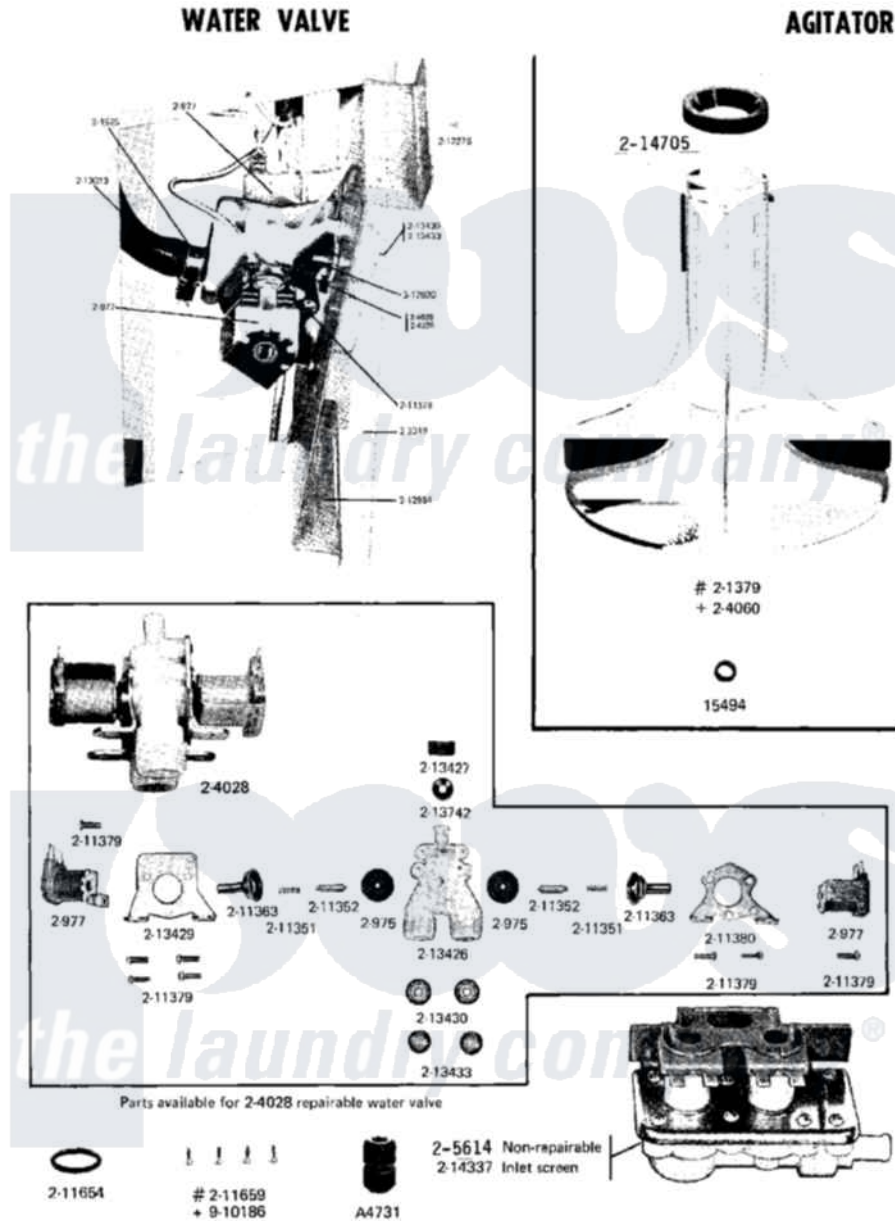

# Maytag A15CT 11 - AGITATOR

Maytag [Commercial Maytag A15CT Washer Parts](#) Parts Diagram 11 - AGITATOR  
 Click on the part number to view part

Item	Original Part Number	Replaced By	Status	Part Description
001	NLA		Not Available	SPLINE, ORIGINAL AGITATOR
002	<a href="#">Y015494</a>			Stop Ring-Agitator Shaft
003	201379		Not Available	AGITATOR - BLACK
004	NLA		Not Available	O RING SEAL
005	NLA		Not Available	SCREW (No.10-24 X 5/8 INCH)
006	NLA		Not Available	FASTENER CLIP
007	<a href="#">214705</a>			Cap, Capacitor