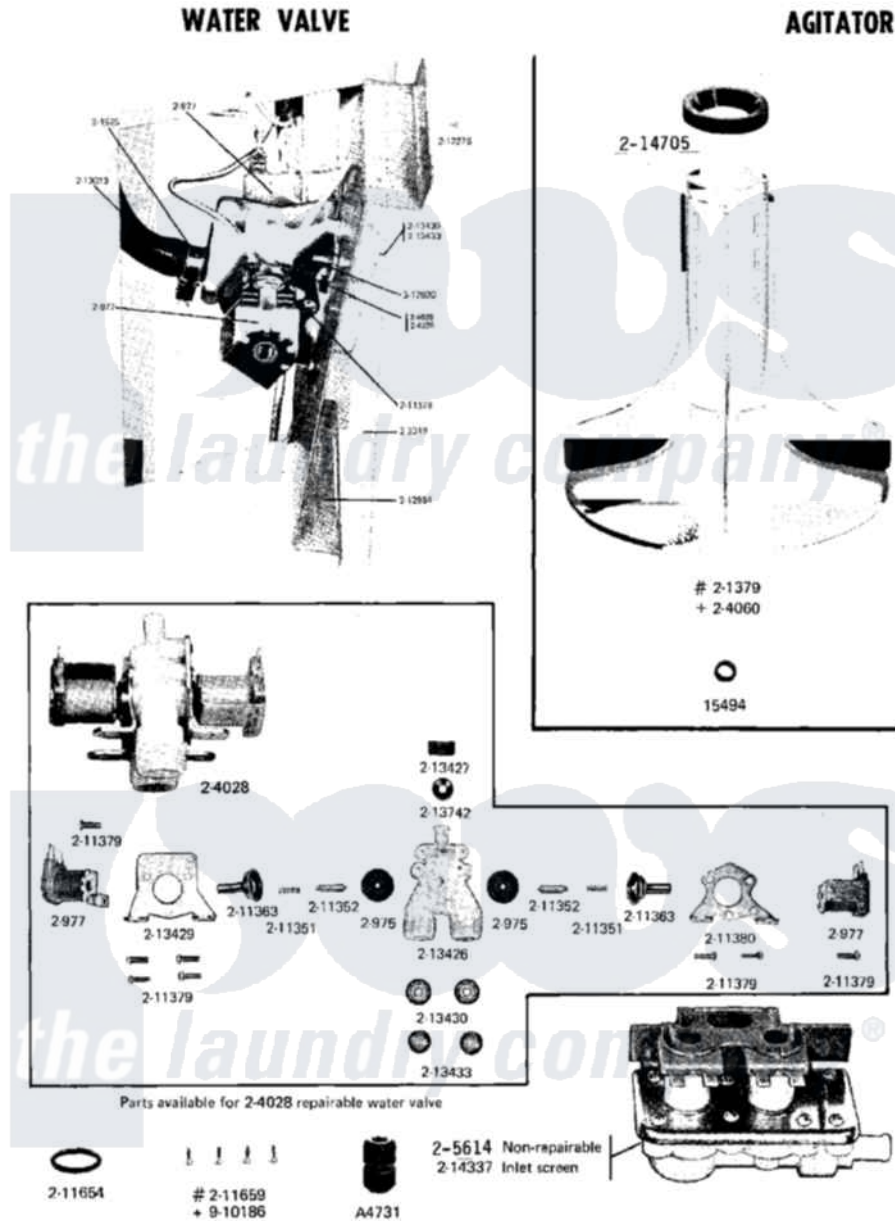

Maytag A15CT 12 - WATER VALVE

Maytag [Commercial Maytag A15CT Washer Parts](#) Parts Diagram 12 - WATER VALVE
Click on the part number to view part

Item	Original Part Number	Replaced By	Status	Part Description
001	200975		Not Available	DIAPHRAGM
002	200977			Solenoid For Water Valve
003	201575			Clamp, Hose
004	NLA		Not Available	CABINET (WHT)
005	205614	205613		Water Valve
006	NLA		Not Available	VALVE KIT, NYLON (THERMOSTAT)
007	211351			Spring For Plunger
008	NLA		Not Available	PLUNGER
009	211363		Not Available	SOLENOID GUIDE
010	NLA		Not Available	SCREW (No.8-18 X 5/8 INCH)
011	NLA		Not Available	BRACKET, VALVE
012	212276	W10116760		Screw
013	NLA		Not Available	VALVE MOUNTING PLATE
014	213013			Hose, Injector
015	NLA		Not Available	VALVE BODY
016	NLA		Not Available	DAM, VALVE BODY

017	NLA		Not Available	LARGE BRACKET, VALVE
018	NLA		Not Available	RESTRICTOR UNDER SCREEN
019	213433	96160		Screen
020	NLA		Not Available	FLOW WASHER
021	214337	96160		Screen
022	312620			Screw, Sems