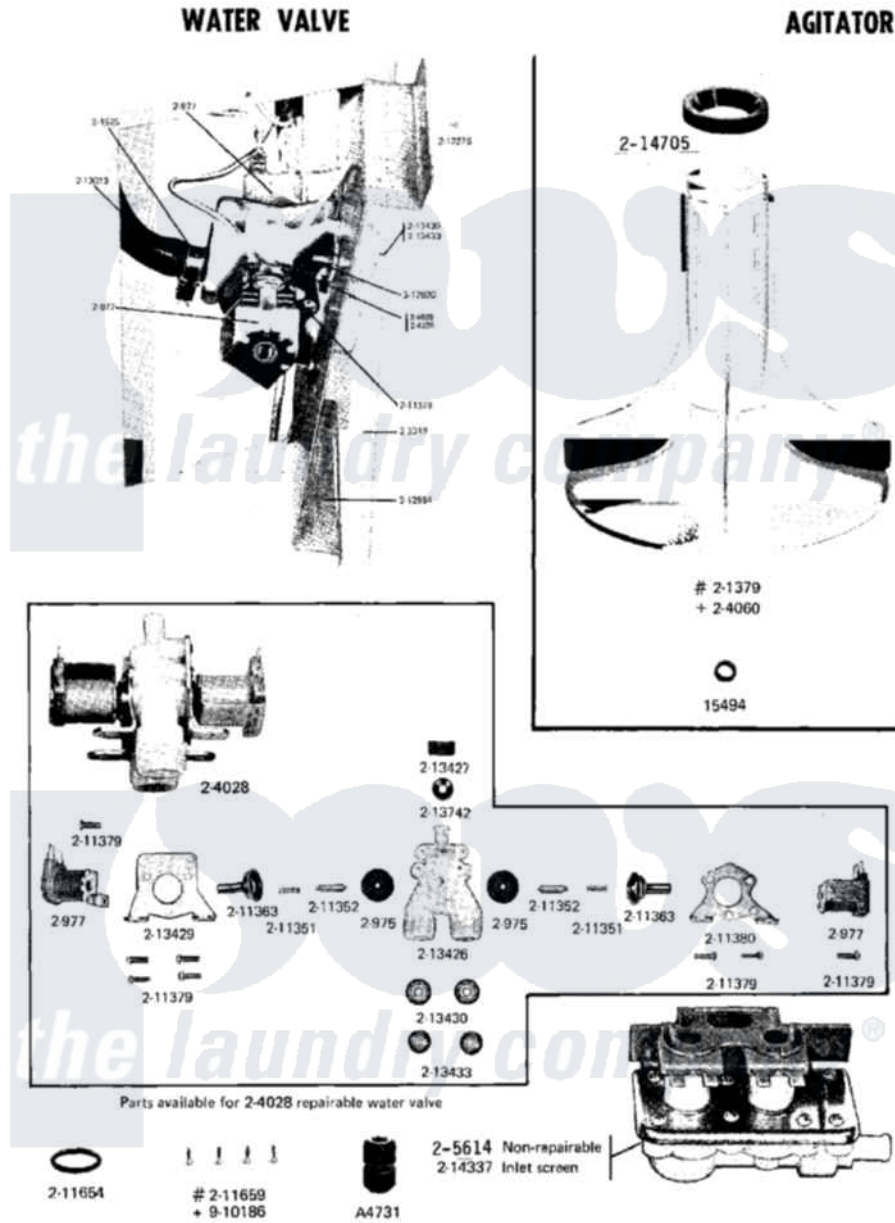

Maytag A16CM 09 - AGITATOR

Maytag [Commercial Maytag A16CM Washer Parts](#) Parts Diagram 09 - AGITATOR
 Click on the part number to view part

Item	Original Part Number	Replaced By	Status	Part Description
001	NLA		Not Available	SPLINE, ORIGINAL AGITATOR
002	Y015494			Stop Ring-Agitator Shaft
003	204060			Agitator W/Cap, Screw And Washer
004	NLA		Not Available	O RING SEAL
005	214705			Cap, Capacitor
006	910186	99002757		Screw