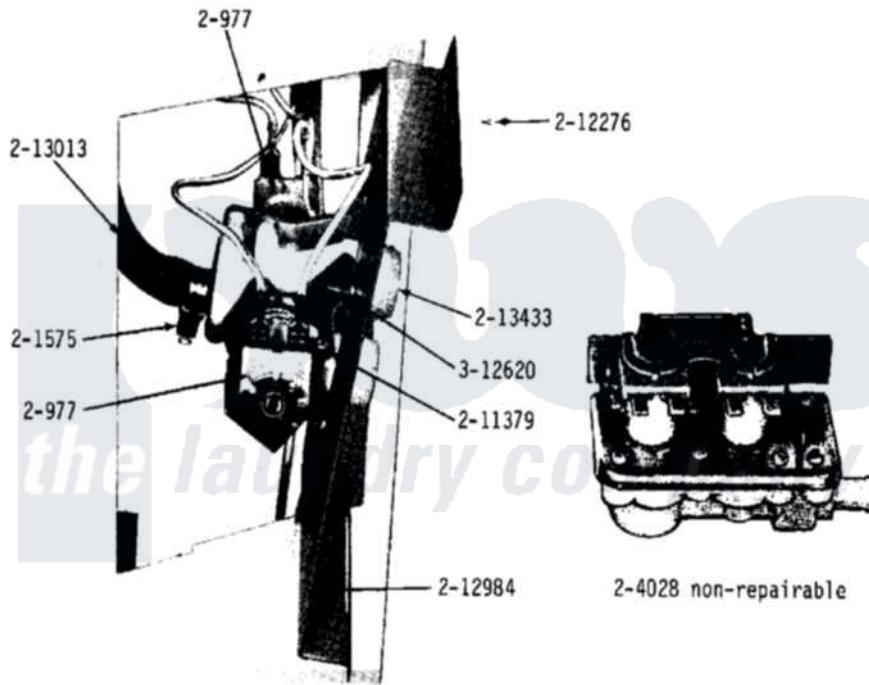

Maytag A17CA 08 - WATER VALVE

Maytag Commercial Maytag A17CA Washer Parts Parts Diagram 08 - WATER VALVE
 Click on the part number to view part

Item	Original Part Number	Replaced By	Status	Part Description
001	200975		Not Available	DIAPHRAGM
002	200977			Solenoid For Water Valve
003	201575			Clamp, Hose
004	204028	205613		Water Valve
005	211351			Spring For Plunger
006	NLA		Not Available	PLUNGER
007	211363		Not Available	SOLENOID GUIDE
008	NLA		Not Available	SCREW (No.8-18 X 5/8 INCH)
009	NLA		Not Available	BRACKET FOR VALVE
010	212276	W10116760		Screw
011	NLA		Not Available	VALVE MOUNTING PLATE
012	213013			Hose, Injector
013	NLA		Not Available	VALVE BODY
014	NLA		Not Available	DAM FOR VALVE BODY
015	NLA		Not Available	LARGE BRACKET FOR VALVE
016	213433	96160		Screen

017	NLA		Not Available	FLOW WASHER
018	214337	96160		Screen
019	312620			Screw, Sems