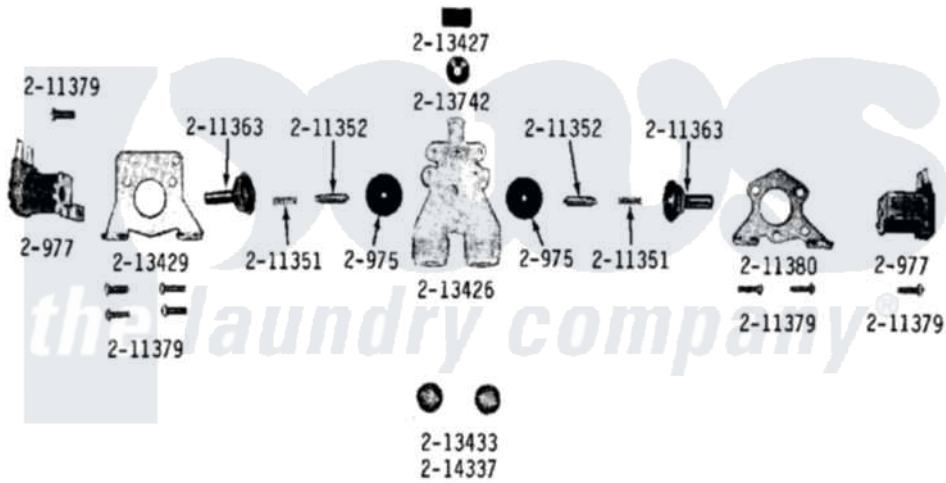

Maytag A17CA 08 - WATER VALVE

Maytag Commercial Maytag A17CA Washer Parts Parts Diagram 08 - WATER VALVE
 Click on the part number to view part

Item	Original Part Number	Replaced By	Status	Part Description
001	200975		Not Available	DIAPHRAGM
002	200977			Solenoid For Water Valve
003	201575			Clamp, Hose
004	204028	205613		Water Valve
005	211351			Spring For Plunger
006	NLA		Not Available	PLUNGER
007	211363		Not Available	SOLENOID GUIDE
008	NLA		Not Available	SCREW (No.8-18 X 5/8 INCH)
009	NLA		Not Available	BRACKET FOR VALVE
010	212276	W10116760		Screw
011	NLA		Not Available	VALVE MOUNTING PLATE
012	213013			Hose, Injector
013	NLA		Not Available	VALVE BODY
014	NLA		Not Available	DAM FOR VALVE BODY
015	NLA		Not Available	LARGE BRACKET FOR VALVE
016	213433	96160		Screen

017	NLA		Not Available	FLOW WASHER
018	214337	96160		Screen
019	312620			Screw, Sems