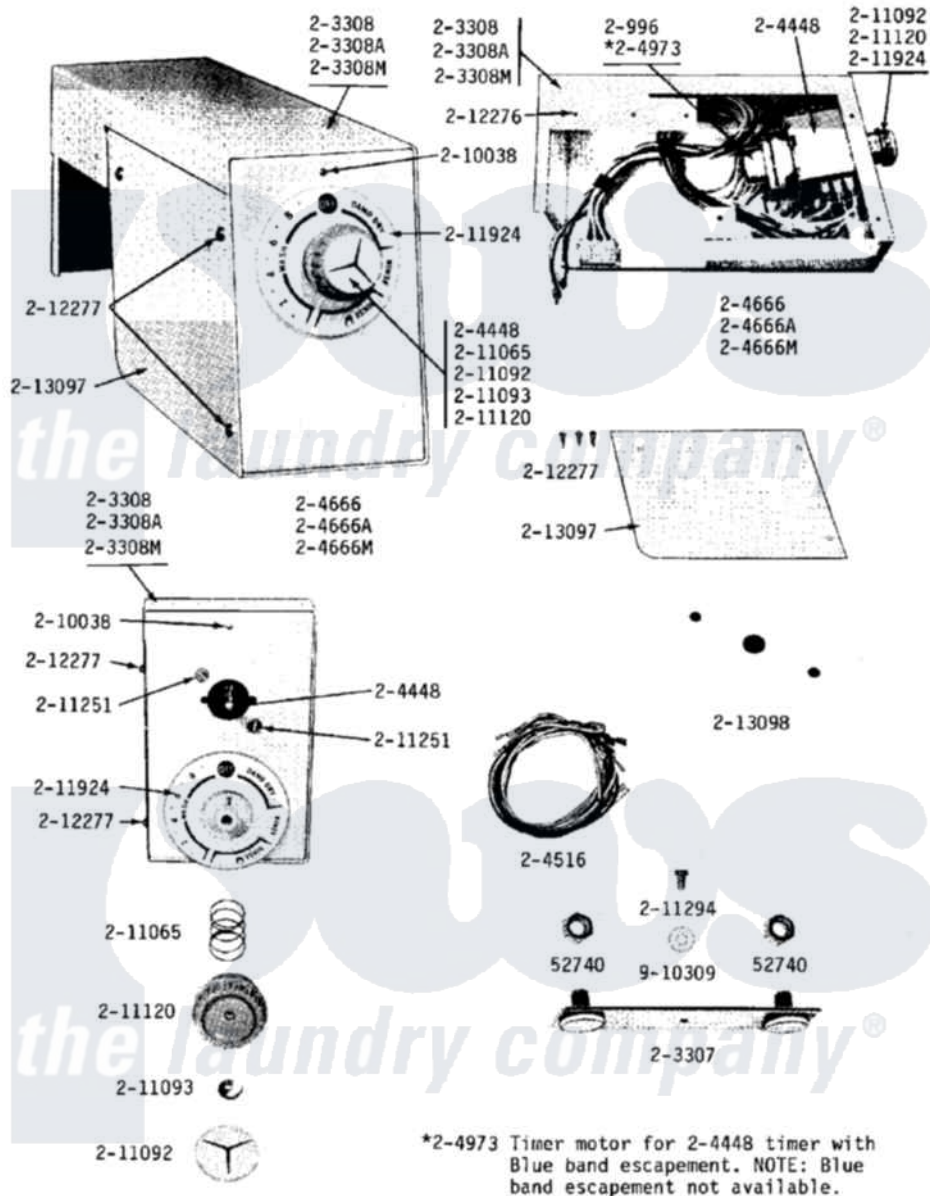

Maytag A18CA 03 - CA CONTROL CENTER

Maytag [Commercial Maytag A18CA Washer Parts](#) Parts Diagram 03 - CA CONTROL CENTER
 Click on the part number to view part

Item	Original Part Number	Replaced By	Status	Part Description
001	Y052740	62739		Nut, Lock
002	NLA		Not Available	TIMER MOTOR, A
003	NLA		Not Available	MTG. STRAP---NA
004	NLA		Not Available	OUTER CASE-WHITE
005	NLA		Not Available	TIMER
006	NLA		Not Available	MAIN WIRE HARNESS
007	NLA		Not Available	CONTROL CENTER-WHITE
008	204973			Motor, Timer
009	NLA		Not Available	BUTTON MARKER
010	211065			Spring, Index Wheel
011	NLA		Not Available	CAP, KNOB
012	211093		Not Available	RETAINER
013	211120			Knob, Timer
014	211251			Screw, Transformer
015	211294	90767		Screw, 8A X 3/8 HeX Washer Head Tapping
016	NLA		Not Available	TIMER DIAL

017	212276	W10116760	Screw
018	212277		Screw, No.8 X 1/2 Inch
019	NLA	Not Available	ACCESS DOOR FOR TIMER
020	NLA	Not Available	GASKET UNDER CONTROL CENTER
021	910309		Washer, Mounting Strap