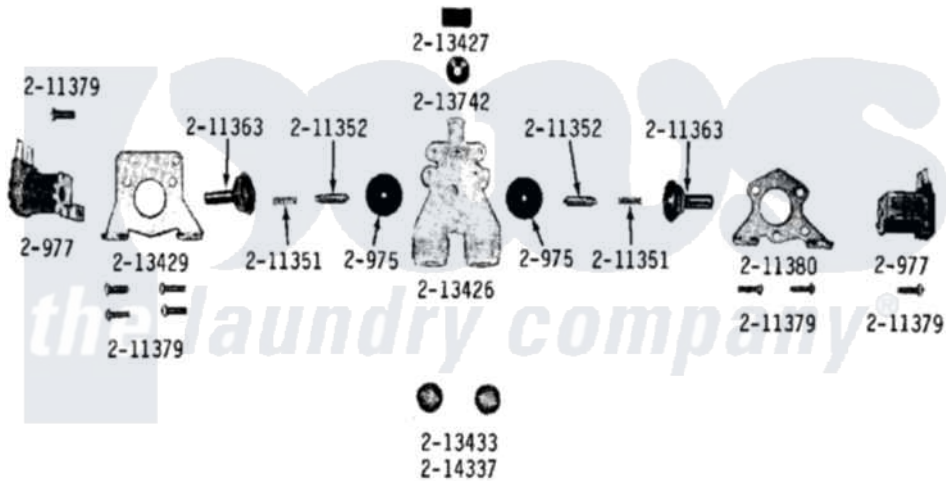

Maytag A18CM 10 - WATER VALVE

Maytag [Commercial Maytag A18CM Washer Parts](#) Parts Diagram 10 - WATER VALVE

[Click on the part number to view part](#)

Item	Original Part Number	Replaced By	Status	Part Description
001	200975		Not Available	DIAPHRAGM
002	200977			Solenoid For Water Valve
003	201575			Clamp, Hose
004	204028	205613		Water Valve
005	211351			Spring For Plunger
006	NLA		Not Available	PLUNGER
007	211363		Not Available	SOLENOID GUIDE
008	NLA		Not Available	SCREW (No.8-18 X 5/8 INCH)
009	NLA		Not Available	BRACKET FOR VALVE
010	212276	W10116760		Screw
011	NLA		Not Available	VALVE MOUNTING PLATE
012	213013			Hose, Injector
013	NLA		Not Available	VALVE BODY
014	NLA		Not Available	DAM FOR VALVE BODY
015	NLA		Not Available	LARGE BRACKET FOR VALVE
016	213433	96160		Screen

017	NLA		Not Available	FLOW WASHER
018	214337	96160		Screen
019	312620			Screw, Sems