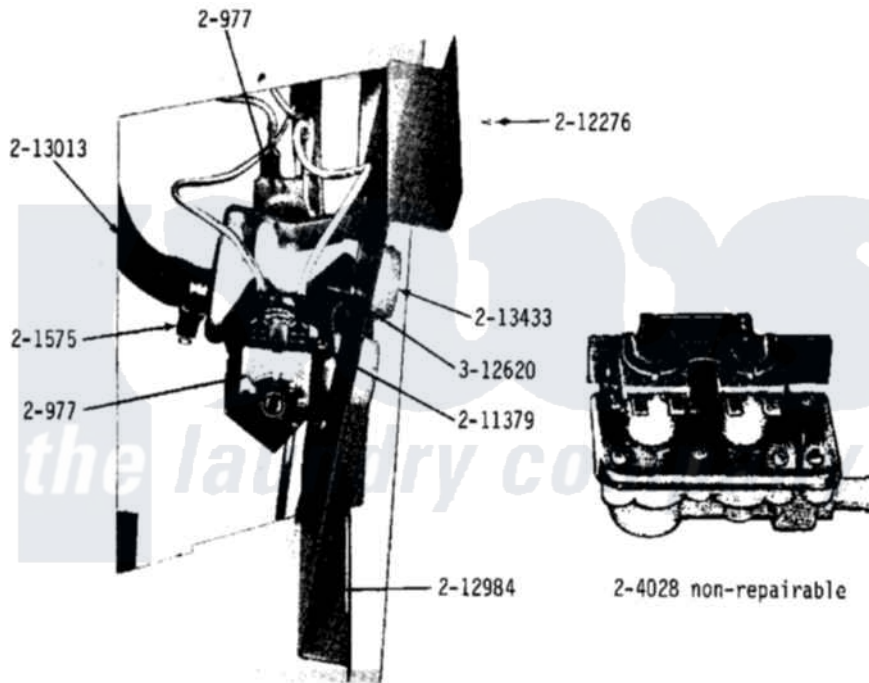

Maytag A18CM 10 - WATER VALVE

Maytag [Commercial Maytag A18CM Washer Parts](#) Parts Diagram 10 - WATER VALVE

[Click on the part number to view part](#)

Item	Original Part Number	Replaced By	Status	Part Description
001	200975		Not Available	DIAPHRAGM
002	200977			Solenoid For Water Valve
003	201575			Clamp, Hose
004	204028	205613		Water Valve
005	211351			Spring For Plunger
006	NLA		Not Available	PLUNGER
007	211363		Not Available	SOLENOID GUIDE
008	NLA		Not Available	SCREW (No.8-18 X 5/8 INCH)
009	NLA		Not Available	BRACKET FOR VALVE
010	212276	W10116760		Screw
011	NLA		Not Available	VALVE MOUNTING PLATE
012	213013			Hose, Injector
013	NLA		Not Available	VALVE BODY
014	NLA		Not Available	DAM FOR VALVE BODY
015	NLA		Not Available	LARGE BRACKET FOR VALVE
016	213433	96160		Screen

017	NLA		Not Available	FLOW WASHER
018	214337	96160		Screen
019	312620			Screw, Sems