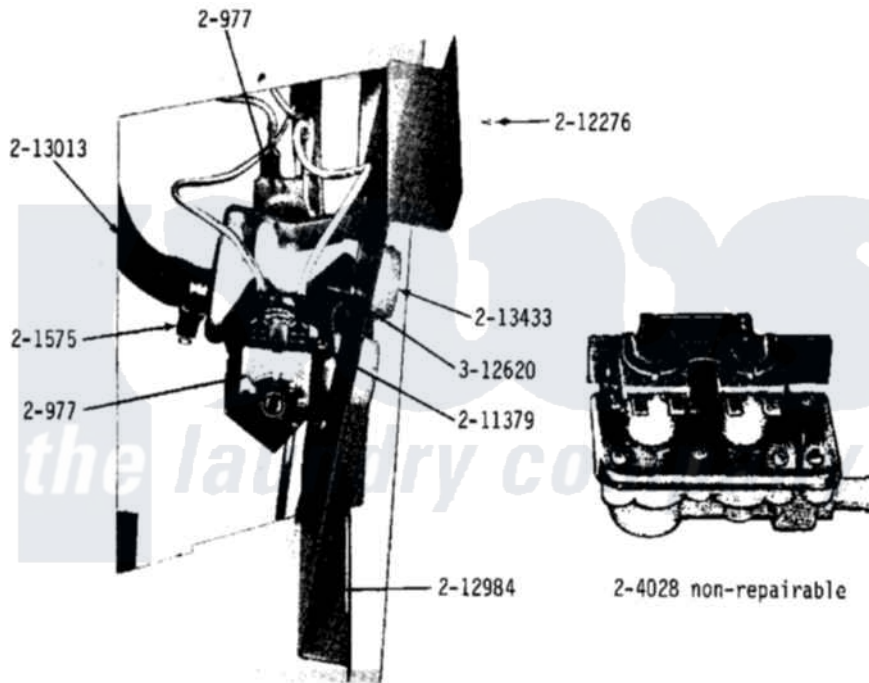

# Maytag A18CT 10 - WATER VALVE

Maytag [Commercial Maytag A18CT Washer Parts](#) Parts Diagram 10 - WATER VALVE  
 Click on the part number to view part

Item	Original Part Number	Replaced By	Status	Part Description
001	200975		Not Available	DIAPHRAGM
002	<a href="#">200977</a>			Solenoid For Water Valve
003	<a href="#">201575</a>			Clamp, Hose
004	204028	<a href="#">205613</a>		Water Valve
005	<a href="#">211351</a>			Spring For Plunger
006	NLA		Not Available	PLUNGER
007	211363		Not Available	SOLENOID GUIDE
008	NLA		Not Available	SCREW (No.8-18 X 5/8 INCH)
009	NLA		Not Available	BRACKET FOR VALVE
010	212276	<a href="#">W10116760</a>		Screw
011	NLA		Not Available	VALVE MOUNTING PLATE
012	<a href="#">213013</a>			Hose, Injector
013	NLA		Not Available	VALVE BODY
014	NLA		Not Available	DAM FOR VALVE BODY
015	NLA		Not Available	LARGE BRACKET FOR VALVE
016	213433	<a href="#">96160</a>		Screen

017	NLA		Not Available	FLOW WASHER
018	214337	<a href="#">96160</a>		Screen
019	<a href="#">312620</a>			Screw, Sems