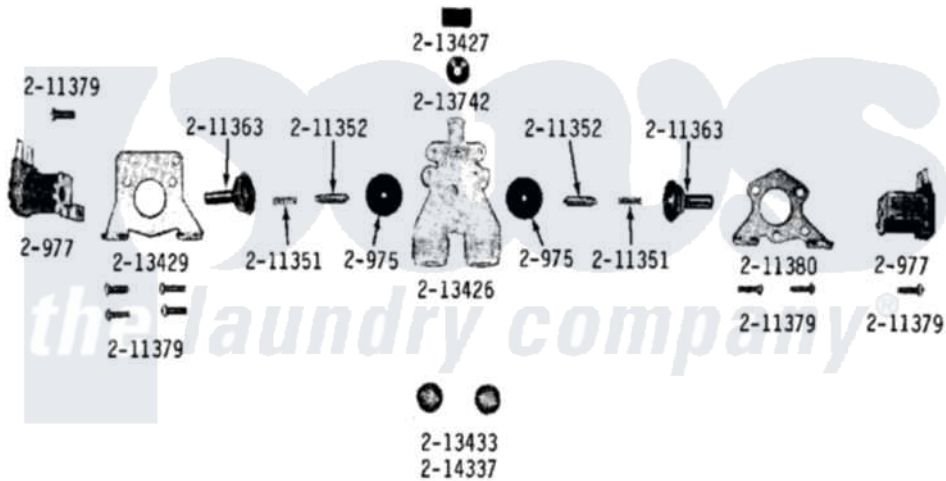

# Maytag A18CT 10 - WATER VALVE

Maytag [Commercial Maytag A18CT Washer Parts](#) Parts Diagram 10 - WATER VALVE  
 Click on the part number to view part

Item	Original Part Number	Replaced By	Status	Part Description
001	200975		Not Available	DIAPHRAGM
002	<a href="#">200977</a>			Solenoid For Water Valve
003	<a href="#">201575</a>			Clamp, Hose
004	204028	<a href="#">205613</a>		Water Valve
005	<a href="#">211351</a>			Spring For Plunger
006	NLA		Not Available	PLUNGER
007	211363		Not Available	SOLENOID GUIDE
008	NLA		Not Available	SCREW (No.8-18 X 5/8 INCH)
009	NLA		Not Available	BRACKET FOR VALVE
010	212276	<a href="#">W10116760</a>		Screw
011	NLA		Not Available	VALVE MOUNTING PLATE
012	<a href="#">213013</a>			Hose, Injector
013	NLA		Not Available	VALVE BODY
014	NLA		Not Available	DAM FOR VALVE BODY
015	NLA		Not Available	LARGE BRACKET FOR VALVE
016	213433	<a href="#">96160</a>		Screen

017	NLA		Not Available	FLOW WASHER
018	214337	<a href="#">96160</a>		Screen
019	<a href="#">312620</a>			Screw, Sems