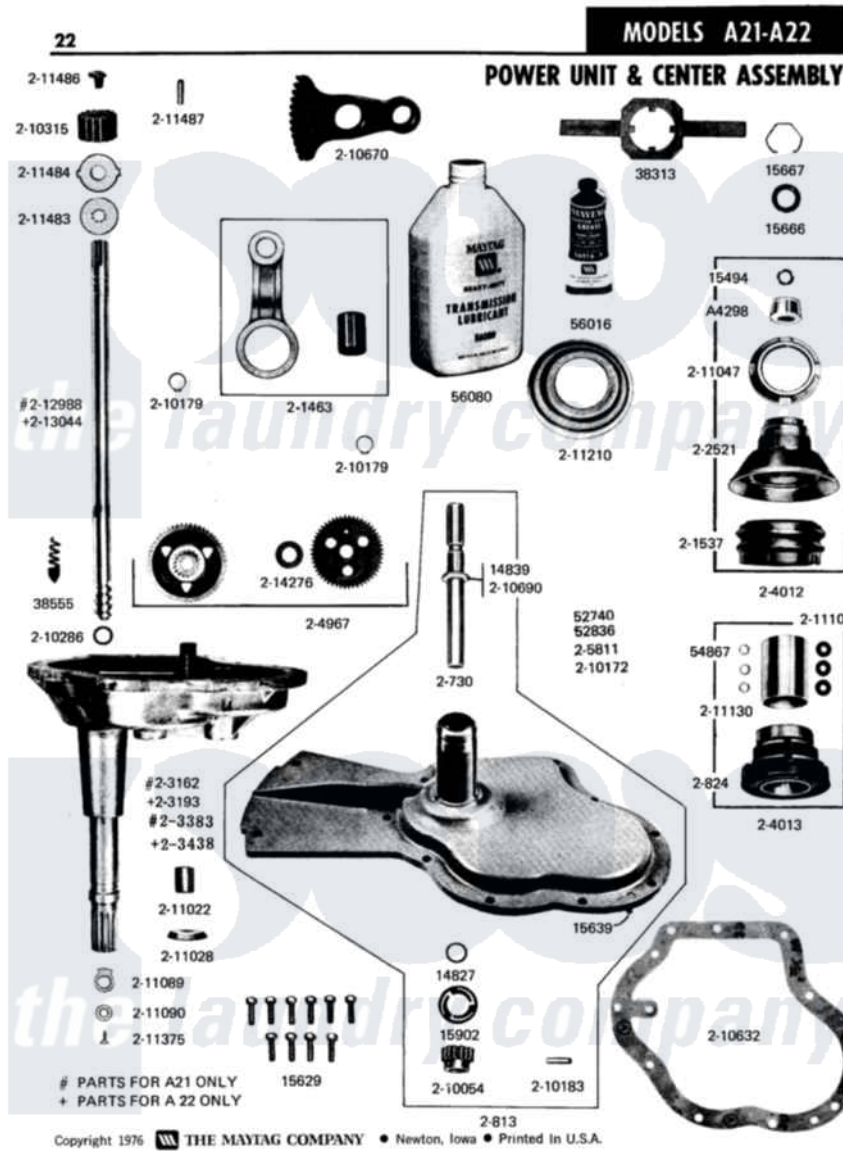

# Maytag A21CA 08 - POWER UNIT & CENTER ASSEMBLY

Maytag Commercial Maytag A21CA Washer Parts Parts Diagram 08 - POWER UNIT & CENTER ASSEMBLY  
Click on the part number to view part

Item	Original Part Number	Replaced By	Status	Part Description
001	Y0A4298	<a href="#">6-0A57420</a>		Seal- Agitator
002	Y014792	<a href="#">6-0A57420</a>		Seal- Agitator
003	<a href="#">Y014827</a>			Washer-Center Shaft
004	<a href="#">Y014839</a>			Collar-Drive Shaft
005	<a href="#">Y015149</a>			Brass Washer-Agitator Seal
006	<a href="#">Y015494</a>			Stop Ring-Agitator Shaft
007	<a href="#">Y015629</a>			Bolt, Grinding Chamber
008	NLA		Not Available	PIN, DOWEL
009	<a href="#">Y015666</a>			Washer, Retaining -
010	<a href="#">Y015667</a>			Retaining Ring
011	<a href="#">Y015902</a>			Spring For Agitator
012	038313	<a href="#">22038313</a>		Wrench, Spanner
013	<a href="#">Y038555</a>			Tool-Install Center Shaft
014	<a href="#">Y054867</a>			Washer, Lock
015	<a href="#">Y056016</a>			Center Seal Grease
016	Y056080	<a href="#">6-0560800</a>		Oil