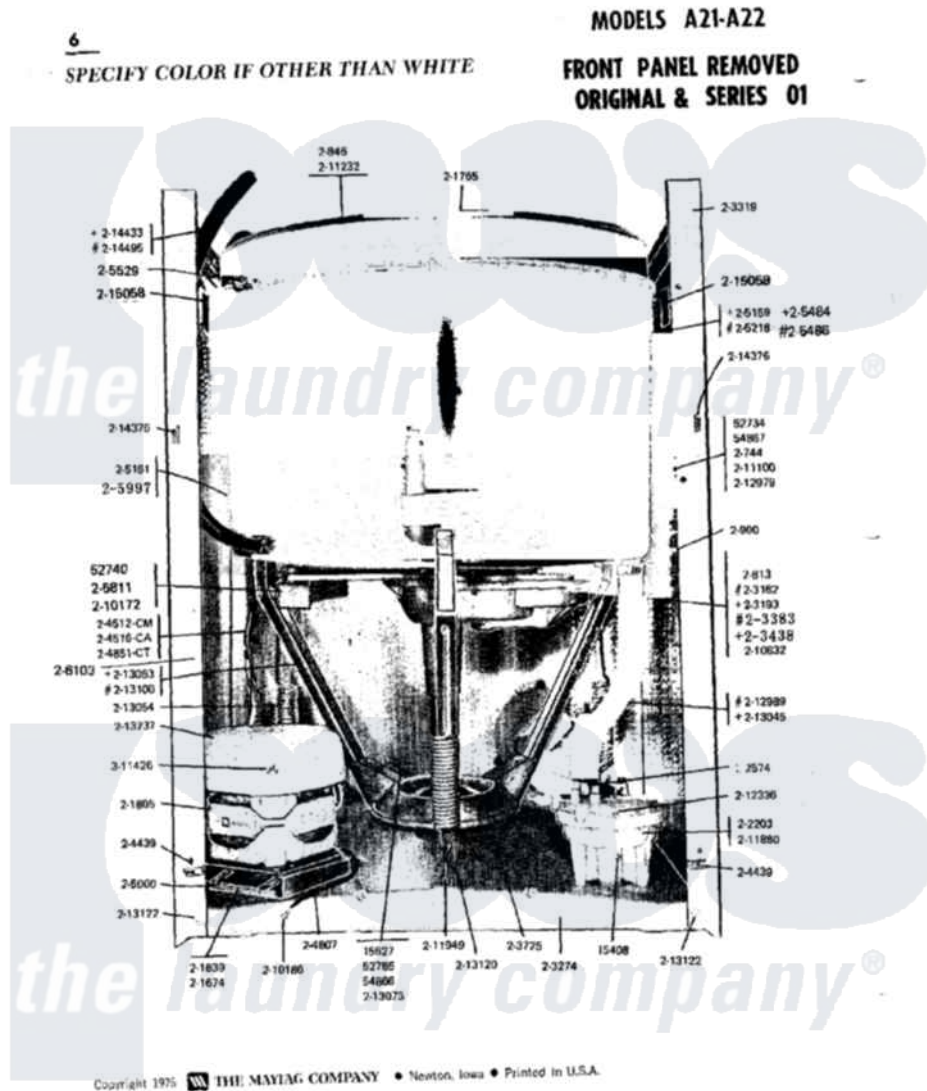

Maytag A22CA 03 - FRONT PANEL REMOVED

Maytag Commercial Maytag A22CA Washer Parts Parts Diagram 03 - FRONT PANEL REMOVED
Click on the part number to view part

Item	Original Part Number	Replaced By	Status	Part Description
001	Y052740	62739		Nut, Lock
002	Y015408	22003235		Screw, Bearing Insert
003	Y015627			Screw- Hex
004	Y052734			Nut, Carrage Bolts And Bracket
005	Y052785			Nut, Brace To Damper
006	NLA		Not Available	CAP SCREW (3/8-16 X 1)
007	Y054866	486009		Lockwasher
008	Y054867			Washer, Lock
009	200744	W10175939		Bolt
010	NLA		Not Available	GEAR CASE COVER ASSEMBLY
011	200846			Clamp - Tub Cover
012	200900	616099		Clamp
013	201639			Upper Motor Mount
014	201674		Not Available	LOWER MOTOR MOUNT--- NA