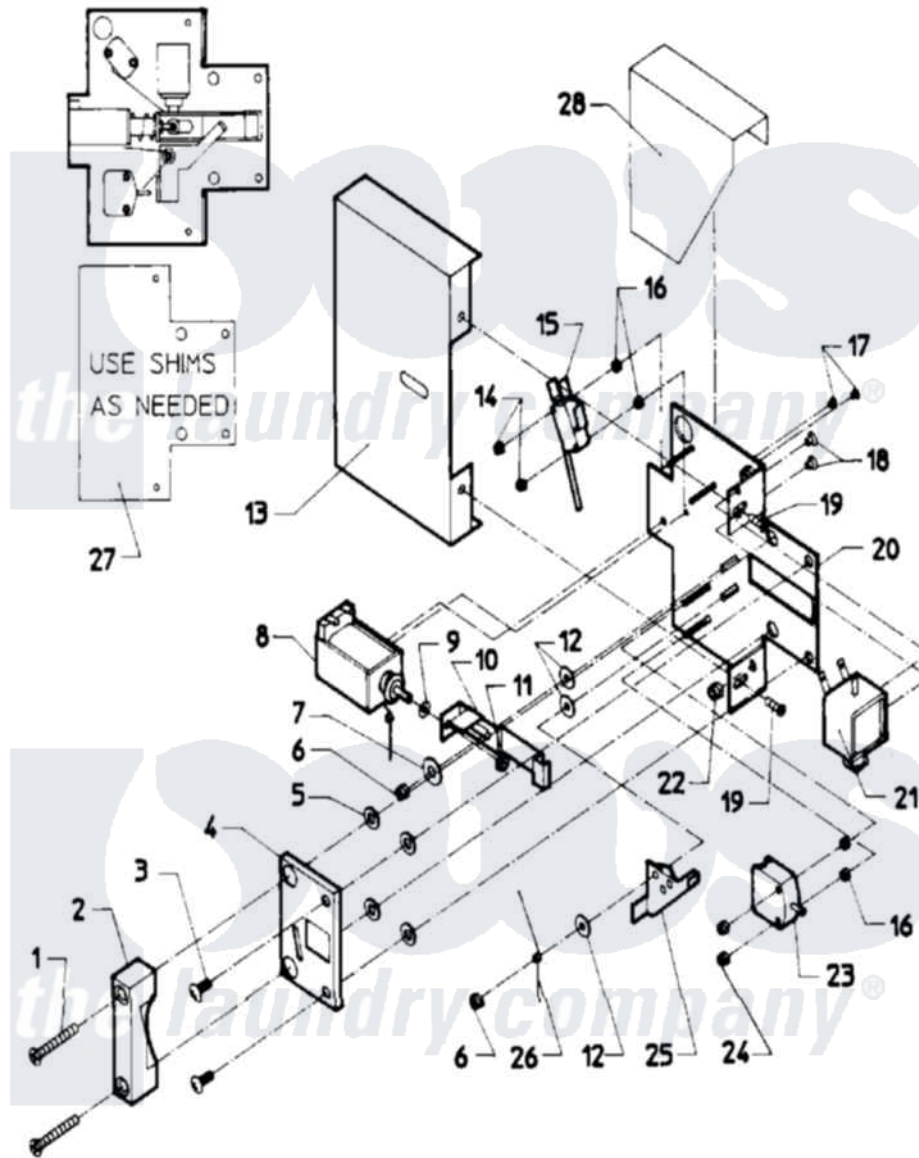

Maytag AT35PC2 03 - DOOR SAFETY INTERLOCK - COIN MODELS

Maytag [Commercial Maytag AT35PC2 Washer Parts](#) Parts Diagram 03 - DOOR SAFETY INTERLOCK - COIN MODELS
 Click on the part number to view part

Item	Original Part Number	Replaced By	Status	Part Description
001	24001640			Door Lock Complete
"	24001641			Door Lock Complete
002	24001483		Not Available	CATCH, DOOR LOCK
003	NLA		Not Available	SCREW, S.S. (1/4"-20 X 5/8")
004	24001484		Not Available	COVER, DOOR LOCK PLATE
005	24001295			Lockwasher, S.s.
006	24001342	74005230		Nut, Lock
007	24001485			Washer, Shoulder
008	24001101			Solenoid, Door Rel
009	24001358			Washer, Flat
010	24001250			Button, Push
011	24001481	Y707702		Locknut
012	24001480			Washer, Teflon
013	24001487		Not Available	COVER, DOOR LOCK ASSY.
014	24001476			Nut, Fiberlock
015	24001229			Switch, Door Lock

016	24001477		Not Available	SPACER, NYLON (No.6)
017	24001643			Screw, S.s.
018	24001479			Screw, S.s.
019	24001301	67006964		Screw, Glide
020	NLA		Not Available	DOOR LOCK PLATE
021	24001102			Solenoid, Door Lck
022	24001305			Nut, Fiberlock
023	24001255			Switch, Door Handle
024	24001736	24001425		Nut, Fiberlock, Pltd
025	24001230			Lever, Door Lock
026	24001293			Spring, Torsion
027	24001559			Shim, Door Lock
028	24001488		Not Available	SHIELD, SPLASH (DOOR LOCK)