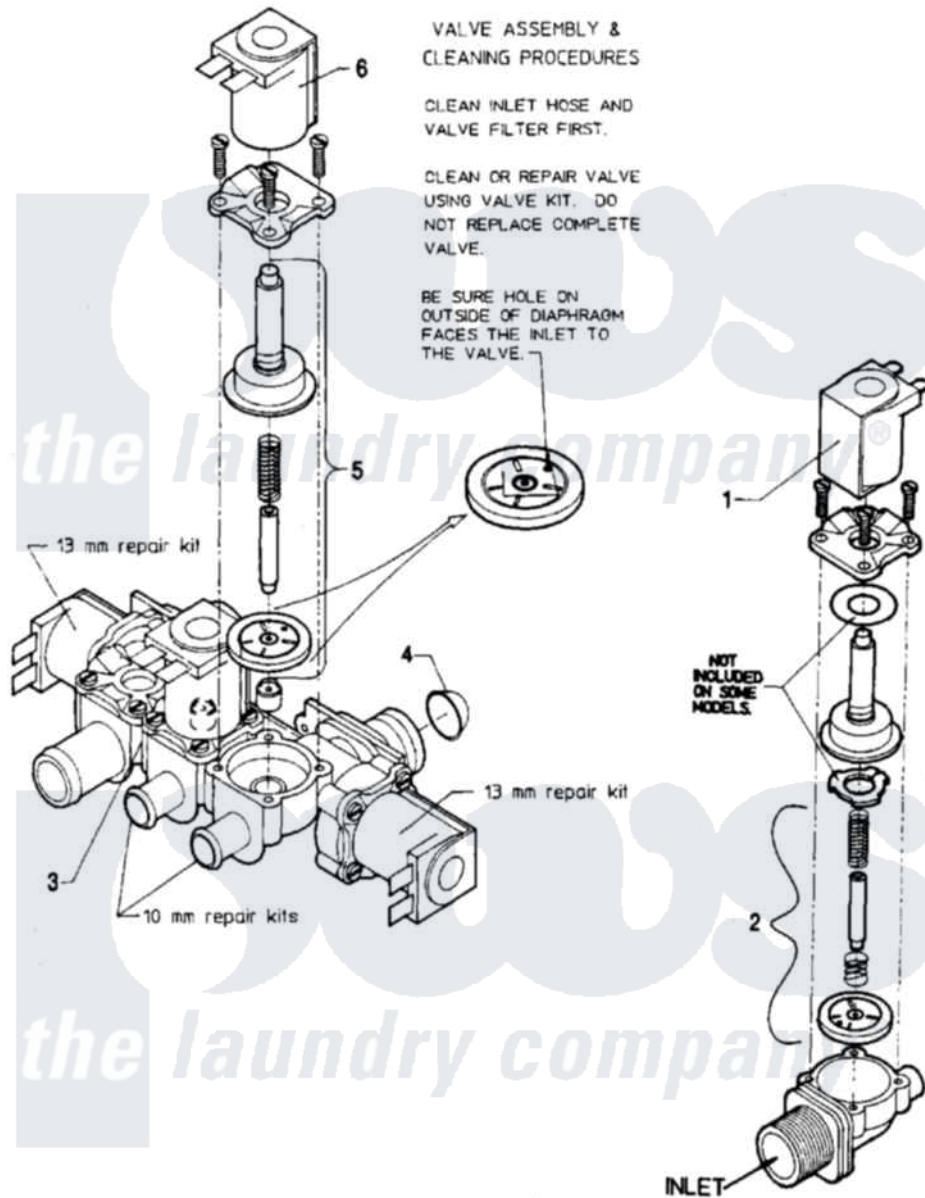

Maytag AT35PC2 08 - WATER VALVE

Maytag Commercial Maytag AT35PC2 Washer Parts Parts Diagram 08 - WATER VALVE
 Click on the part number to view part

Item	Original Part Number	Replaced By	Status	Part Description
001	24001119			Valve
"	24001120			Valve-1 WAY
"	24001120			Valve-1 WAY
"	24001232			Coil, Water Valve
002	24001121			Kit, Valve Repair
"	24001122			Kit, Valve Repair
"	24001448			Seal
"	24001549		Not Available	FILTER, MESH (11MM US THREAD)
003	24001226			Valve, Mixing
004	24001634		Not Available	SCREEN, VALVE
005	24001122			Kit, Valve Repair
"	24001231			Kit, Repair
006	24001232			Coil, Water Valve