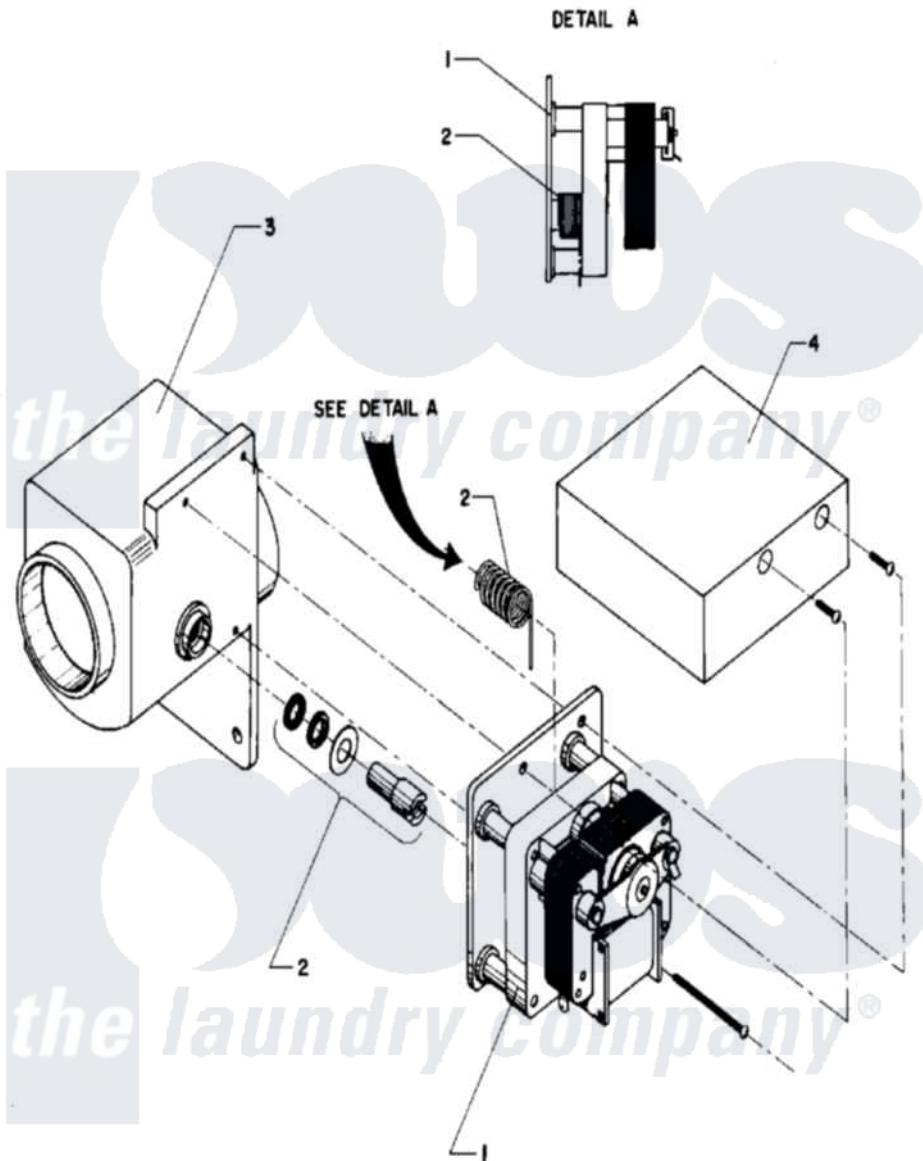

# Maytag AT35PC2 11 - DRAIN VALVE

Maytag [Commercial Maytag AT35PC2 Washer Parts](#) Parts Diagram 11 - DRAIN VALVE  
 Click on the part number to view part

Item	Original Part Number	Replaced By	Status	Part Description
001	<a href="#">24001116</a>			Valve, Drain
"	<a href="#">24001530</a>			Valve, Motor Drain
002	<a href="#">24001528</a>			Shaft, Drive And Seal Kit
003	<a href="#">24001570</a>			Valve Body
004	24001571		Not Available	COVER, DRAIN VALVE MOTOR