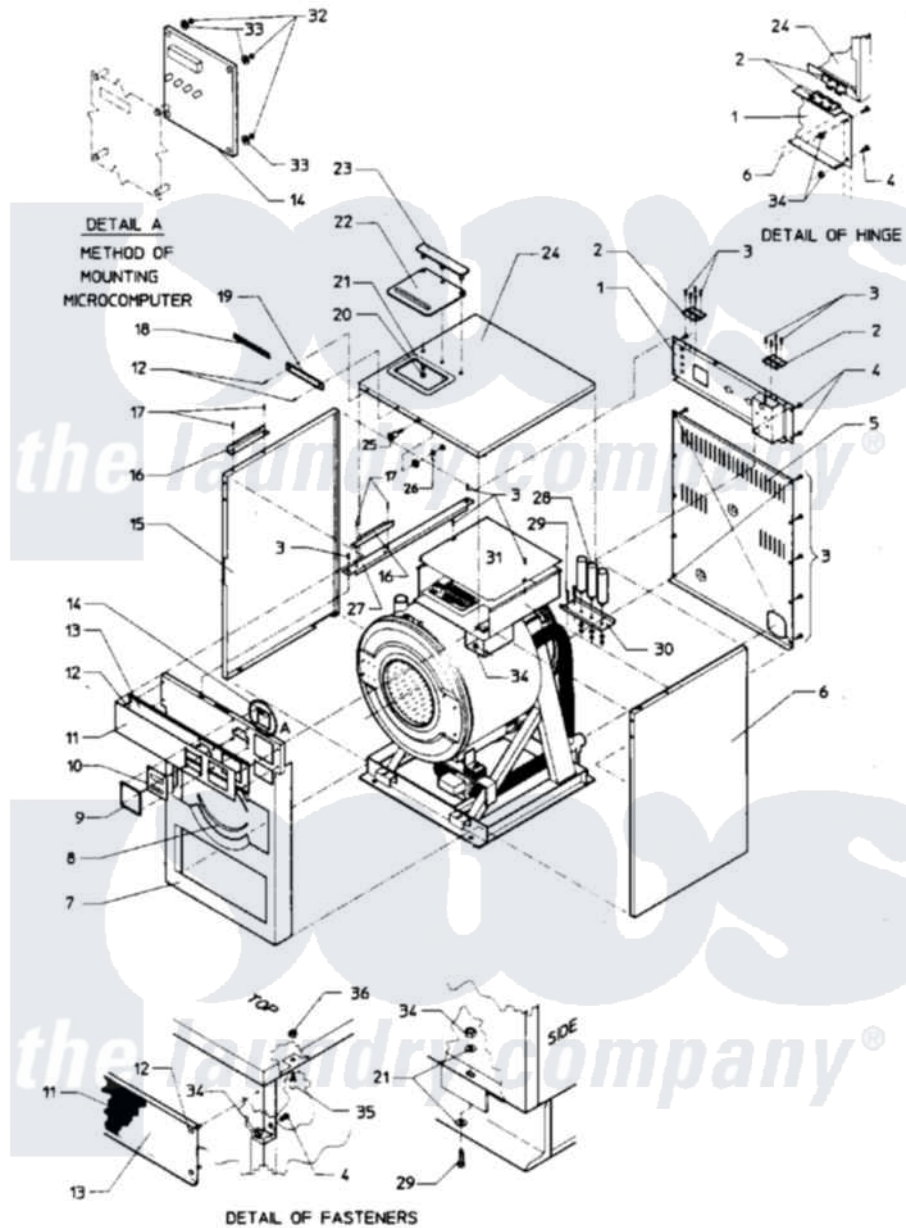

# Maytag AT35PN1 01 - MAIN EXPLODED VIEW - COMPUTER MODELS

Maytag Commercial Maytag AT35PN1 Washer Parts Parts Diagram 01 - MAIN EXPLODED VIEW - COMPUTER MODELS

[Click on the part number to view part](#)

Item	Original Part Number	Replaced By	Status	Part Description
001	24001170		Not Available	PANEL KIT, VALVE
002	24001676		Not Available	HINGE, TOP COVER (NOTE: 18003069 AFTER SERIAL
"	<a href="#">Y24001300</a>			Hinge
003	24001301	<a href="#">67006964</a>		Screw, Glide
004	<a href="#">24001323</a>			Screw
005	24001403		Not Available	KIT, PANEL (REAR)
006	24001159		Not Available	PANEL KIT, SIDE (RT.) <sup>35</sup> (AS VIEWED FROM FRONT)
007	24001702		Not Available	PANEL, FRONT (INR)
008	24001550	<a href="#">24001532</a>		Trim- Pane
009	NLA		Not Available	TRIM, KEYPAD (CPTR GREY)
010	<a href="#">24001112</a>			Switch, Membrane
"	24001114		Not Available	SWITCH, MEMBRANE (PC)
011	NLA		Not Available	DECAL
012	<a href="#">24001533</a>			Rivet, Pop S.s.