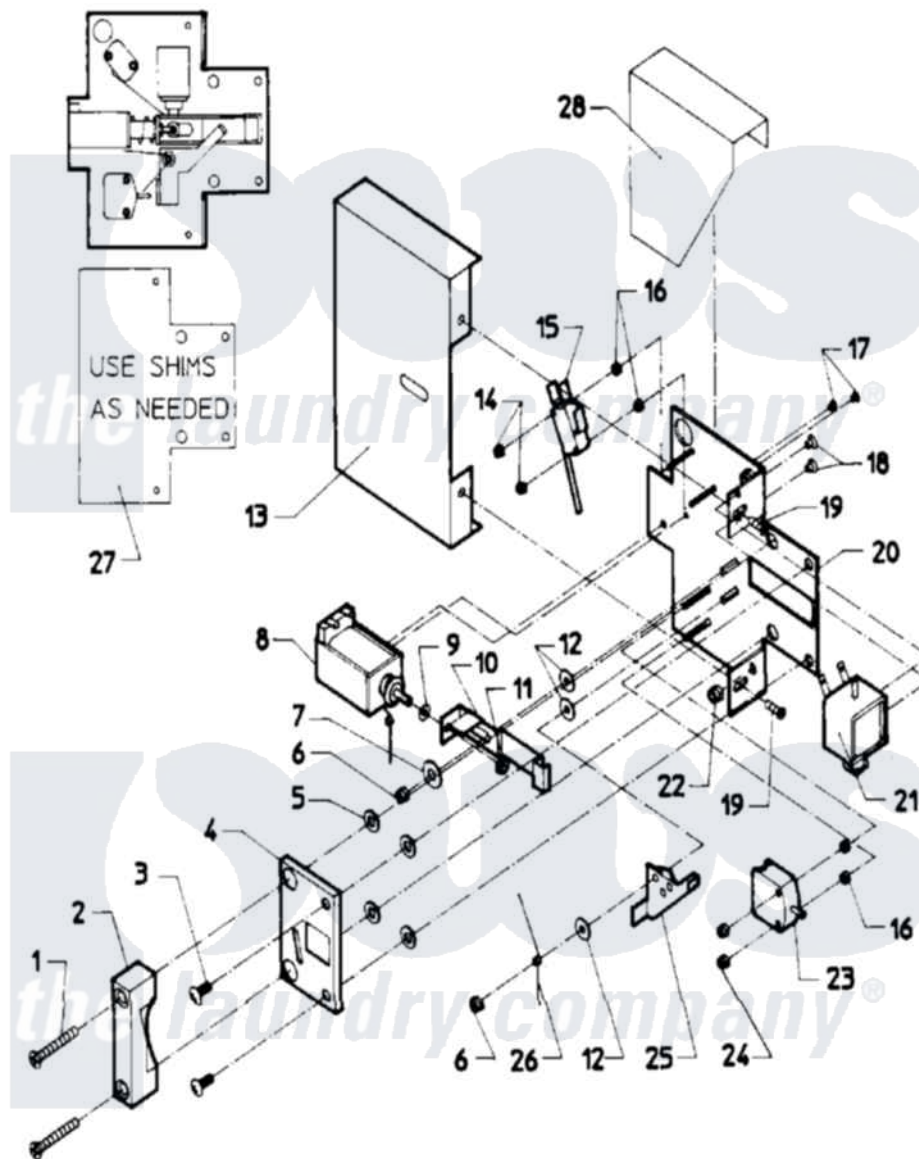

# Maytag AT35PN1 03 - DOOR SAFETY INTERLOCK - COIN MODELS

Maytag Commercial Maytag AT35PN1 Washer Parts Parts Diagram 03 - DOOR SAFETY INTERLOCK - COIN MODELS  
 Click on the part number to view part

Item	Original Part Number	Replaced By	Status	Part Description
001	<a href="#">24001640</a>			Door Lock Complete
"	<a href="#">24001641</a>			Door Lock Complete
002	24001483		Not Available	CATCH, DOOR LOCK
003	NLA		Not Available	SCREW, S.S. (1/4"-20 X 5/8")
004	24001484		Not Available	COVER, DOOR LOCK PLATE
005	<a href="#">24001295</a>			Lockwasher, S.s.
006	24001342	<a href="#">74005230</a>		Nut, Lock
007	<a href="#">24001485</a>			Washer, Shoulder
008	<a href="#">24001101</a>			Solenoid, Door Rel
009	<a href="#">24001358</a>			Washer, Flat
010	<a href="#">24001250</a>			Button, Push
011	<a href="#">24001481</a>	<a href="#">Y707702</a>		Locknut
012	<a href="#">24001480</a>			Washer, Teflon
013	24001487		Not Available	COVER, DOOR LOCK ASSY.
014	<a href="#">24001476</a>			Nut, Fiberlock
015	<a href="#">24001229</a>			Switch, Door Lock

016	24001477		Not Available	SPACER, NYLON (No.6)
017	<a href="#">24001643</a>			Screw, S.s.
018	<a href="#">24001479</a>			Screw, S.s.
019	24001301	<a href="#">67006964</a>		Screw, Glide
020	NLA		Not Available	DOOR LOCK PLATE
021	<a href="#">24001102</a>			Solenoid, Door Lck
022	<a href="#">24001305</a>			Nut, Fiberlock
023	<a href="#">24001255</a>			Switch, Door Handle
024	24001736	<a href="#">24001425</a>		Nut, Fiberlock, Pltd
025	<a href="#">24001230</a>			Lever, Door Lock
026	<a href="#">24001293</a>			Spring, Torsion
027	<a href="#">24001559</a>			Shim, Door Lock
028	24001488		Not Available	SHIELD, SPLASH (DOOR LOCK)