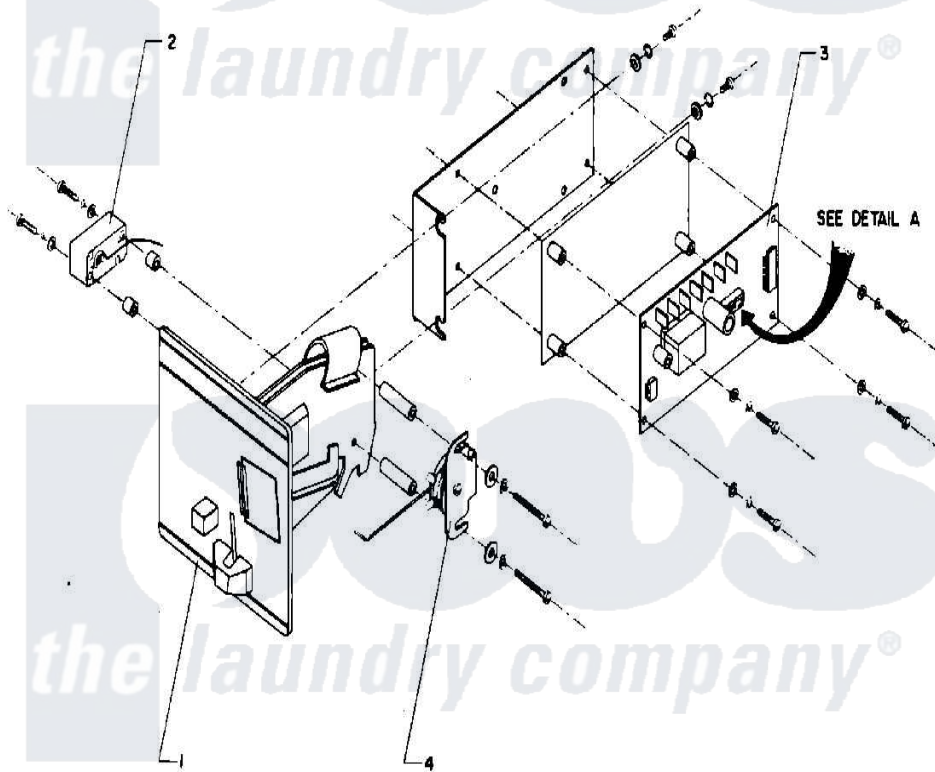

Maytag AT35PN1 04 - COIN METER & BOX

DETAIL A
COIN COUNTER
DIP SWITCHES

Maytag [Commercial Maytag AT35PN1 Washer Parts](#) Parts Diagram 04 - COIN METER & BOX
Click on the part number to view part

Item	Original Part Number	Replaced By	Status	Part Description
001	24001615			COIN ACCEPTOR (US QUARTER)
"	24001754		Not Available	COIN METER (110V/50-60HZ) (US QUARTERS)
"	24001755		Not Available	COIN METER (110V/50-60HZ) (CANADIAN QUARTERS)
"	NLA		Not Available	COIN METER, HANKE (DIGITAL)
002	NLA		Not Available	COIN SWITCH
003	24001617		Not Available	ELECTRONIC COIN COUNTER W/HAR
004	24001618		Not Available	SOLENOID, COIN BLOCKING (120V)
"	24001756			Solenoid, Coin Blocking