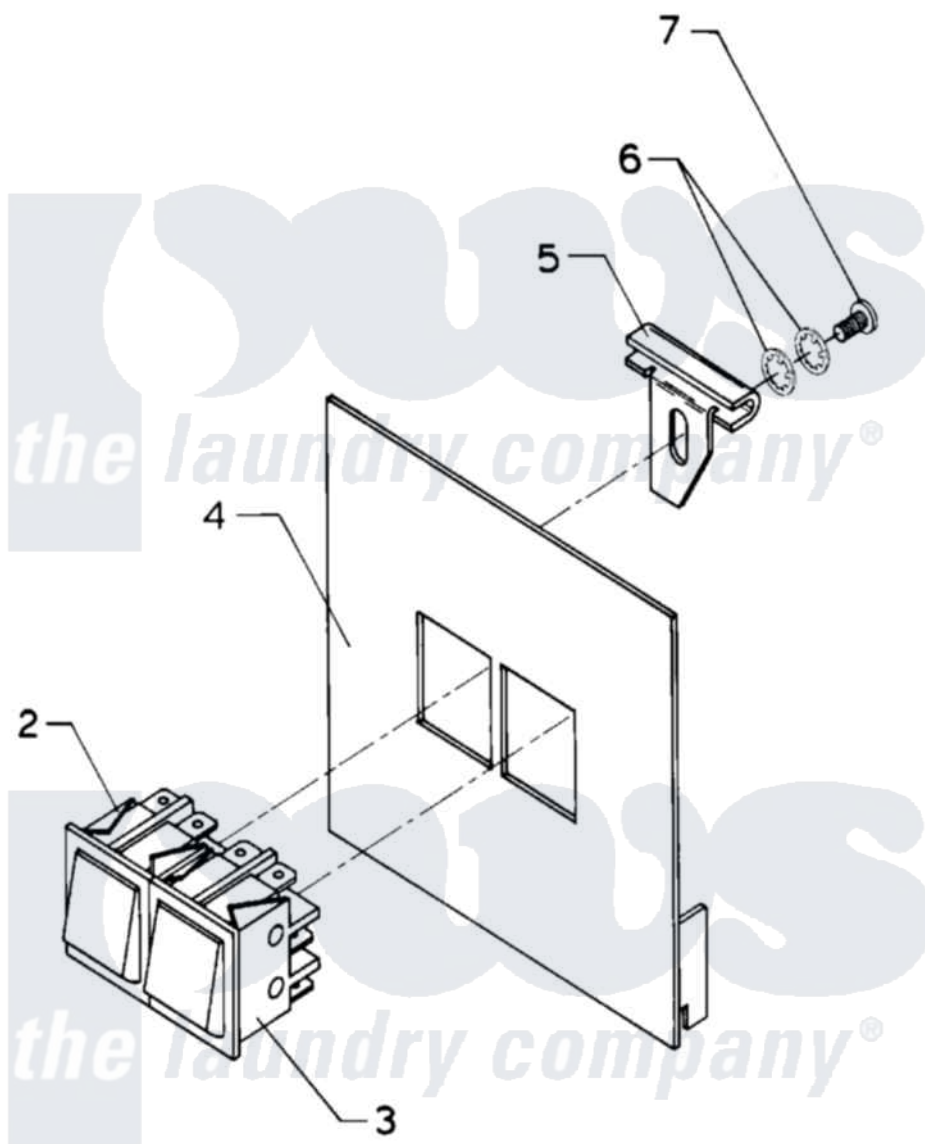

Maytag AT35PN1 05 - MANUAL START/STOP CONTROL

Maytag [Commercial Maytag AT35PN1 Washer Parts](#) Parts Diagram 05 - MANUAL START/STOP CONTROL
Click on the part number to view part

Item	Original Part Number	Replaced By	Status	Part Description
NI	24001764		Not Available	KIT, START/STOP COMPLETE
002	24001251			Switch
003	24001252			Switch, Momentary
004	NLA		Not Available	COVER, PLATE (OPL)