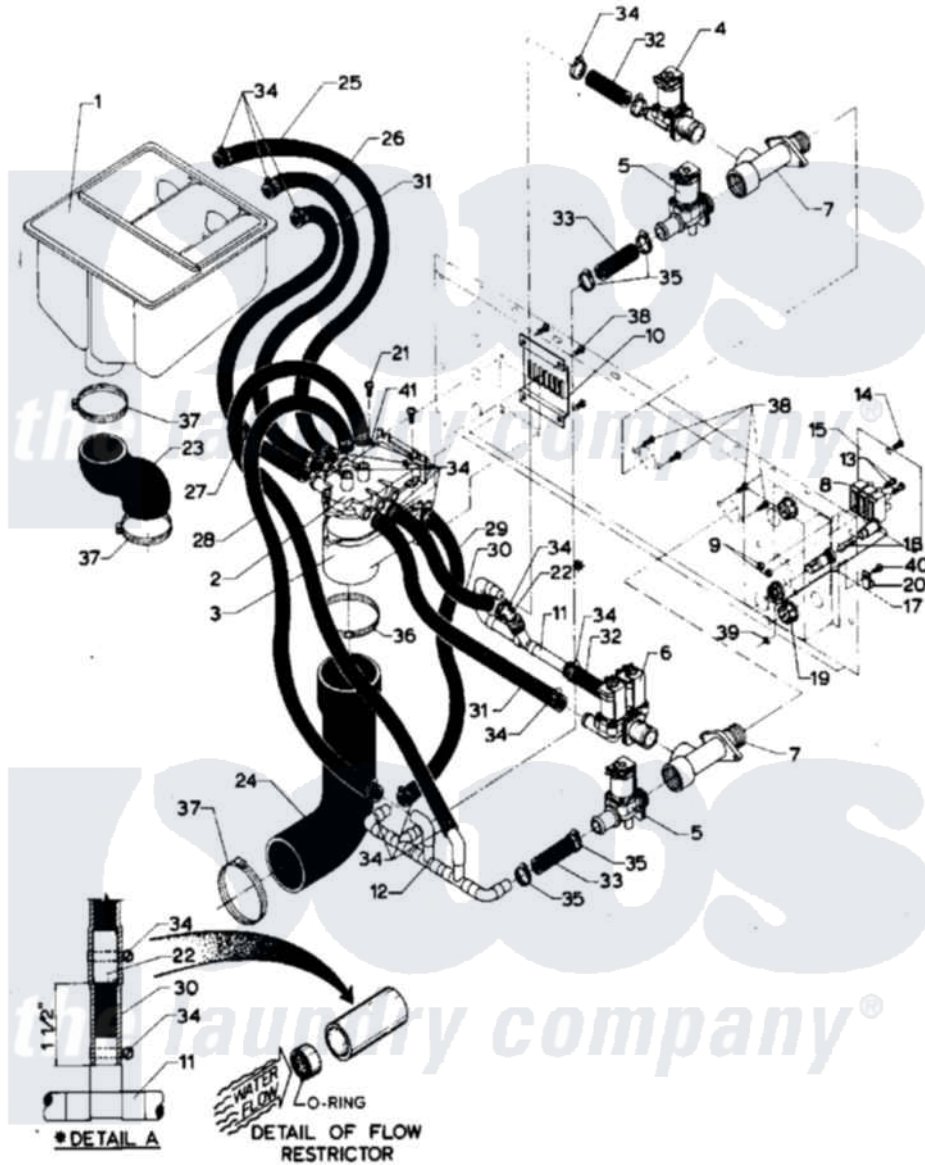

Maytag AT35PN1 06 - SOAP DISPENSER

Maytag Commercial Maytag AT35PN1 Washer Parts Parts Diagram 06 - SOAP DISPENSER
 Click on the part number to view part

Item	Original Part Number	Replaced By	Status	Part Description
001	24001627		Not Available	DISPENSER, SUPPLY (COIN)
002	24001031			Breaker, Vac.
003	24001032			Breaker, Vac.
004	24001119			Valve
005	24001120			Valve-1 WAY
006	24001776			Valve, Water
007	24001448			Seal
008	24001366		Not Available	BLOCK, INPUT & POWER (4 TERM)
"	24001629		Not Available	BLOCK, INPUT POWER (3 WIRE)
009	24001425			Nut, Fiberlock, Pltd
010	24001426			Cover, Vacuum Breaker
011	24001777		Not Available	MANIFOLD, SUPPLY
012	24001778		Not Available	MANIFOLD, FILL
013	24001430			Screw, S.s
014	24001301	67006964		Screw, Glide

015	24001429		Not Available	COVER, JUNCTION BOX
NI	W10124350		Not Available	PART NUMBER NOT AVAILABLE
017	24001433			Holder, Fuse
018	24001225			Fuse, Control
019	24001436	8008P014-60		Grommet, Nylon
020	24001434		Not Available	CONNECTOR, GROUND
021	24001432	W10068250		Screw
022	24001775		Not Available	FLOW RESTRICTOR ASSY.
023	24001442			Hose, Soap Dispenser
024	24001552			Hose, Vacuum Breaker
025	24001780		Not Available	HOSE
026	NLA		Not Available	HOSE
027	24001767		Not Available	HOSE
028	24001785		Not Available	HOSE
029	24001770		Not Available	HOSE
030	24001789		Not Available	HOSE
031	24001791			Hose
032	24001773		Not Available	HOSE
033	24001795			Hose
034	24001423	489503		Clamp
035	24001438	285655		Clamp, Hose
036	24001282		Not Available	CLAMP, HOSE (No.48)
037	24001353	696392		Hose Clamp
038	24001414	4450038		Screw
039	24001342	74005230		Nut, Lock
040	24001432	W10068250		Screw
041	24001425			Nut, Fiberlock, Pltd