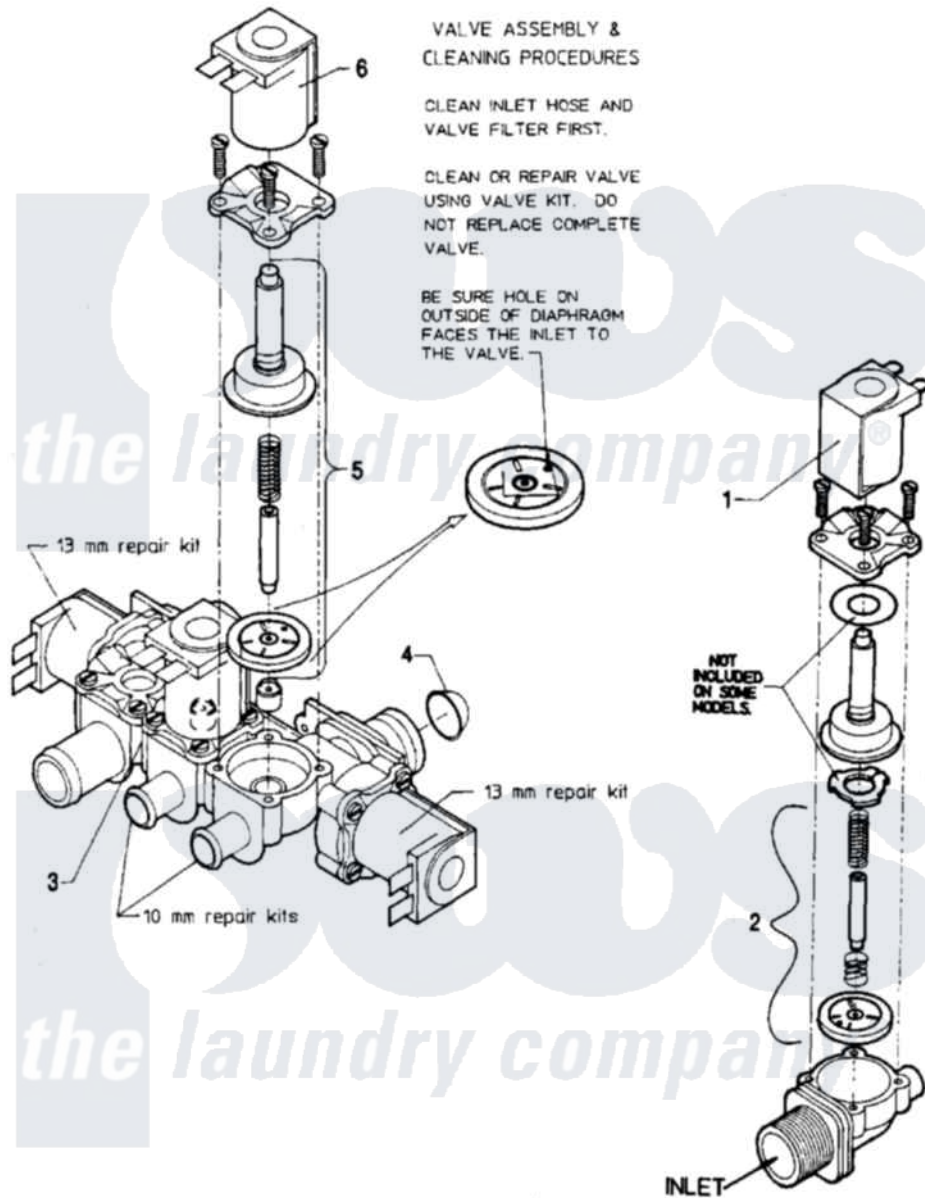

Maytag AT35PN1 07 - WATER VALVE

Maytag Commercial Maytag AT35PN1 Washer Parts Parts Diagram 07 - WATER VALVE
 Click on the part number to view part

Item	Original Part Number	Replaced By	Status	Part Description
001	24001119			Valve
"	24001120			Valve-1 WAY
"	24001120			Valve-1 WAY
"	24001232			Coil, Water Valve
002	24001121			Kit, Valve Repair
"	24001122			Kit, Valve Repair
"	24001448			Seal
"	24001549		Not Available	FILTER, MESH (11MM US THREAD)
003	24001226			Valve, Mixing
004	24001634		Not Available	SCREEN, VALVE
005	24001122			Kit, Valve Repair
"	24001231			Kit, Repair
006	24001232			Coil, Water Valve