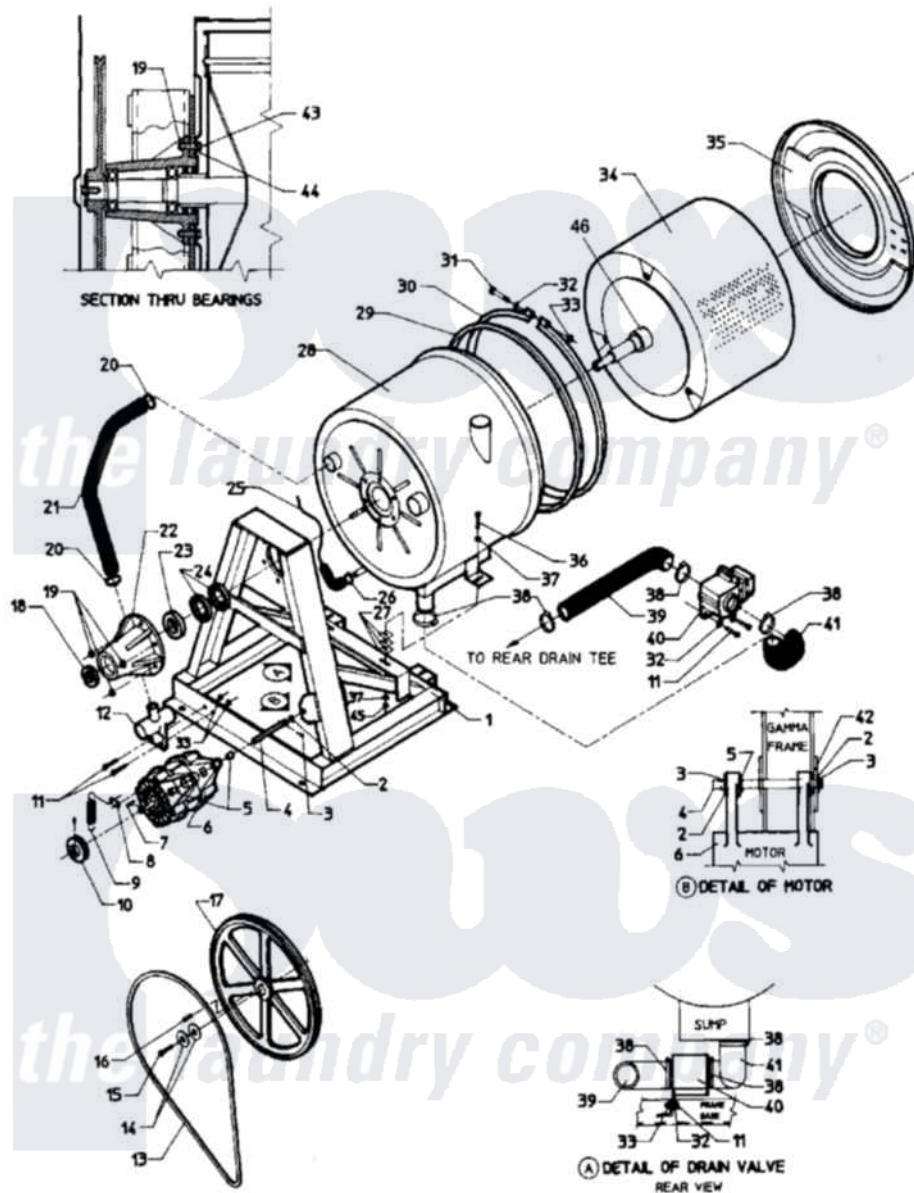

Maytag AT35PN1 08 - MAIN EXPLODED VIEW - SUB ASSEMBLY

Maytag [Commercial Maytag AT35PN1 Washer Parts](#) Parts Diagram 08 - MAIN EXPLODED VIEW - SUB ASSEMBLY
 Click on the part number to view part

Item	Original Part Number	Replaced By	Status	Part Description
001	24001371		Not Available	KIT ASSY., FRAME (2 SPEED)
002	24001511			Washer, Hardened
003	24001512		Not Available	PIN, COTTER PLTD. (1/8X1 1/2)
004	24001802		Not Available	SUPPORT ROD, MOTOR
005	24001021			Bushing, Motor
006	24001079			Motor 2SP 1 Phase
"	24001083			Motor, 2SP
007	24001648		Not Available	KEY (MOTOR 3/16" X 1 1/2")
008	24001651		Not Available	CLIP, MOTOR SPRING
009	24001650		Not Available	SPRING (BELT TENSION)
010	24001090			Bushing, Motor Pulley
011	24001502	8204624		Bolt
012	24001826		Not Available	(B)CONNECTION, TEE-DRAIN
013	24001095			Belt, V