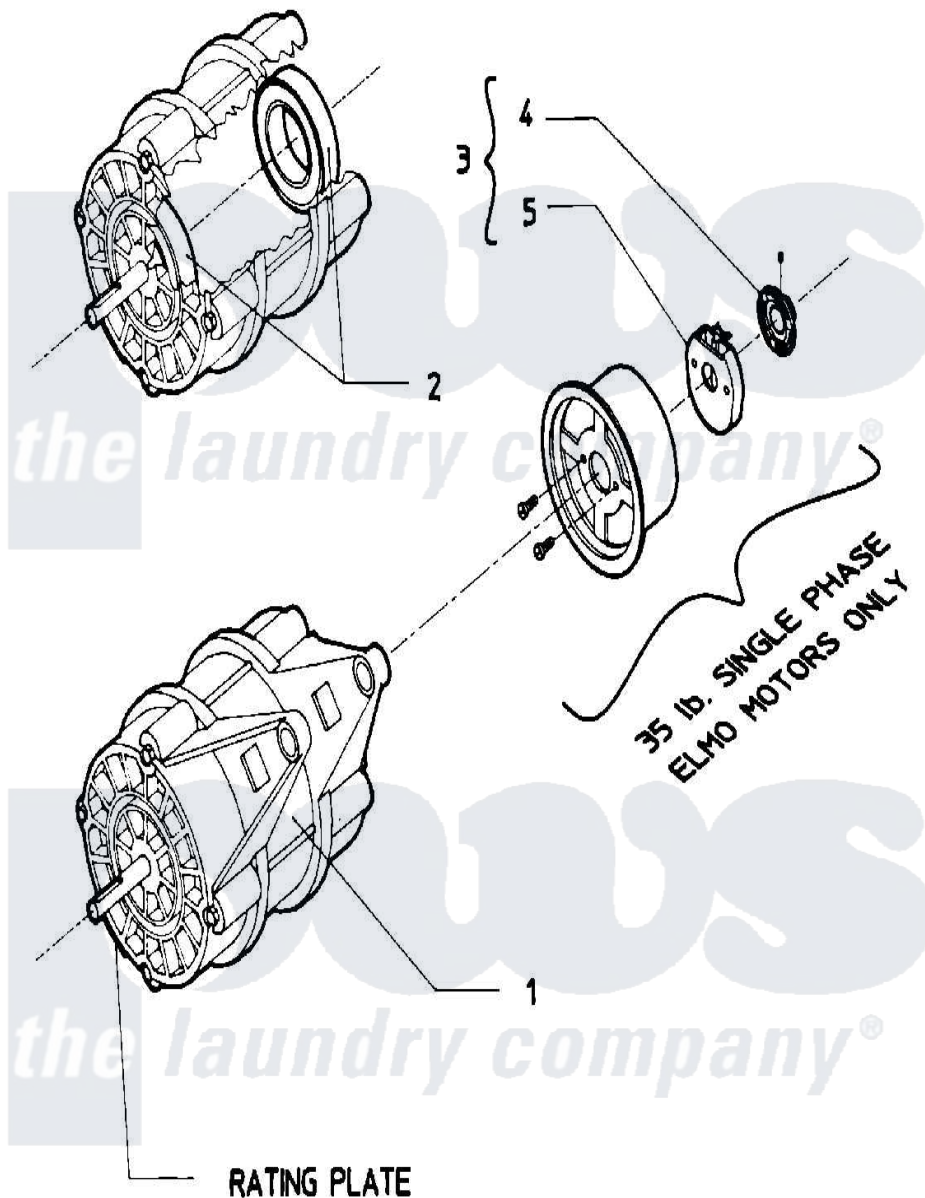

Maytag AT35PN1 09 - MOTOR

Maytag [Commercial Maytag AT35PN1 Washer Parts](#) Parts Diagram 09 - MOTOR
 Click on the part number to view part

Item	Original Part Number	Replaced By	Status	Part Description
001	24001079			Motor 2SP 1 Phase
"	24001083			Motor, 2SP
002	24001017			Bearing, Motor
003	W10124350		Not Available	PART NUMBER NOT AVAILABLE