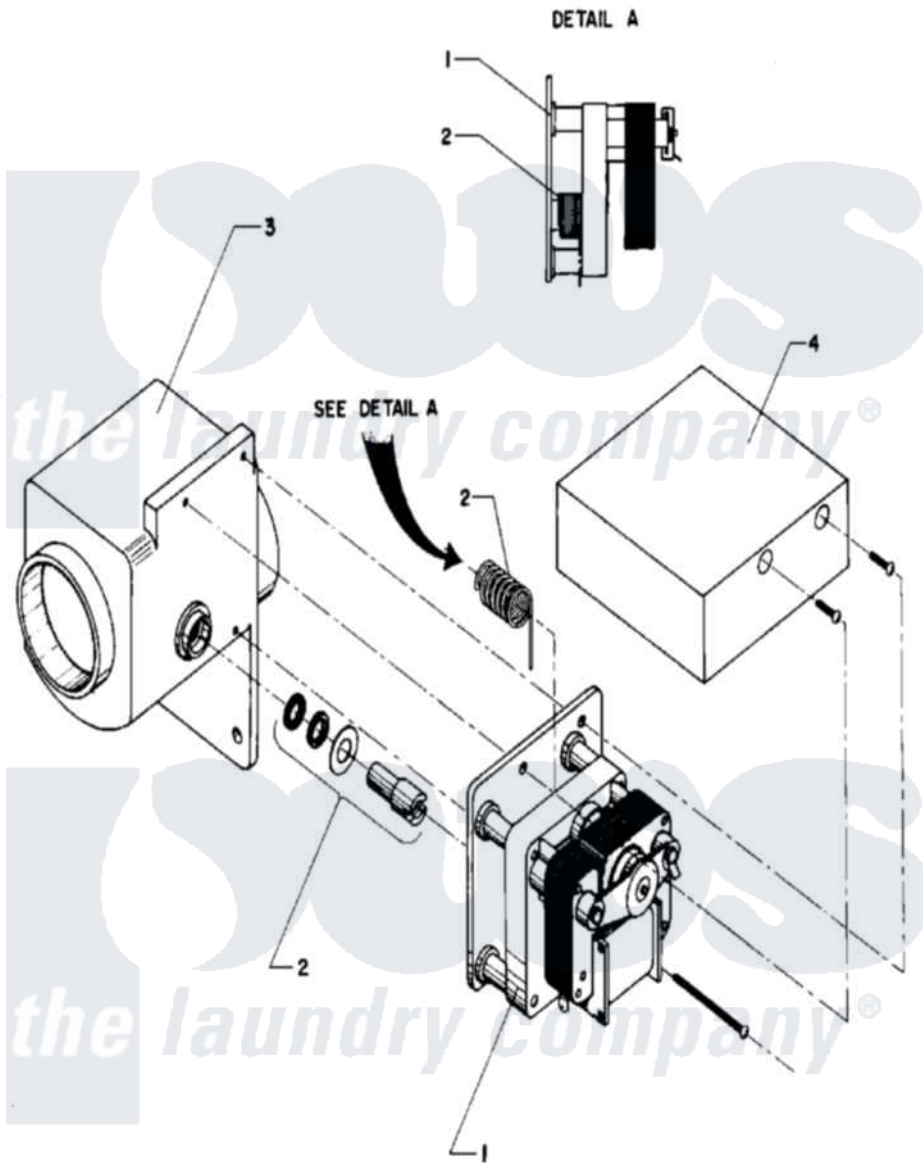

Maytag AT35PN1 10 - DRAIN VALVE

Maytag [Commercial Maytag AT35PN1 Washer Parts](#) Parts Diagram 10 - DRAIN VALVE
 Click on the part number to view part

Item	Original Part Number	Replaced By	Status	Part Description
001	24001116			Valve, Drain
"	24001530			Valve, Motor Drain
002	24001528			Shaft, Drive And Seal Kit
003	24001570			Valve Body
004	24001571		Not Available	COVER, DRAIN VALVE MOTOR