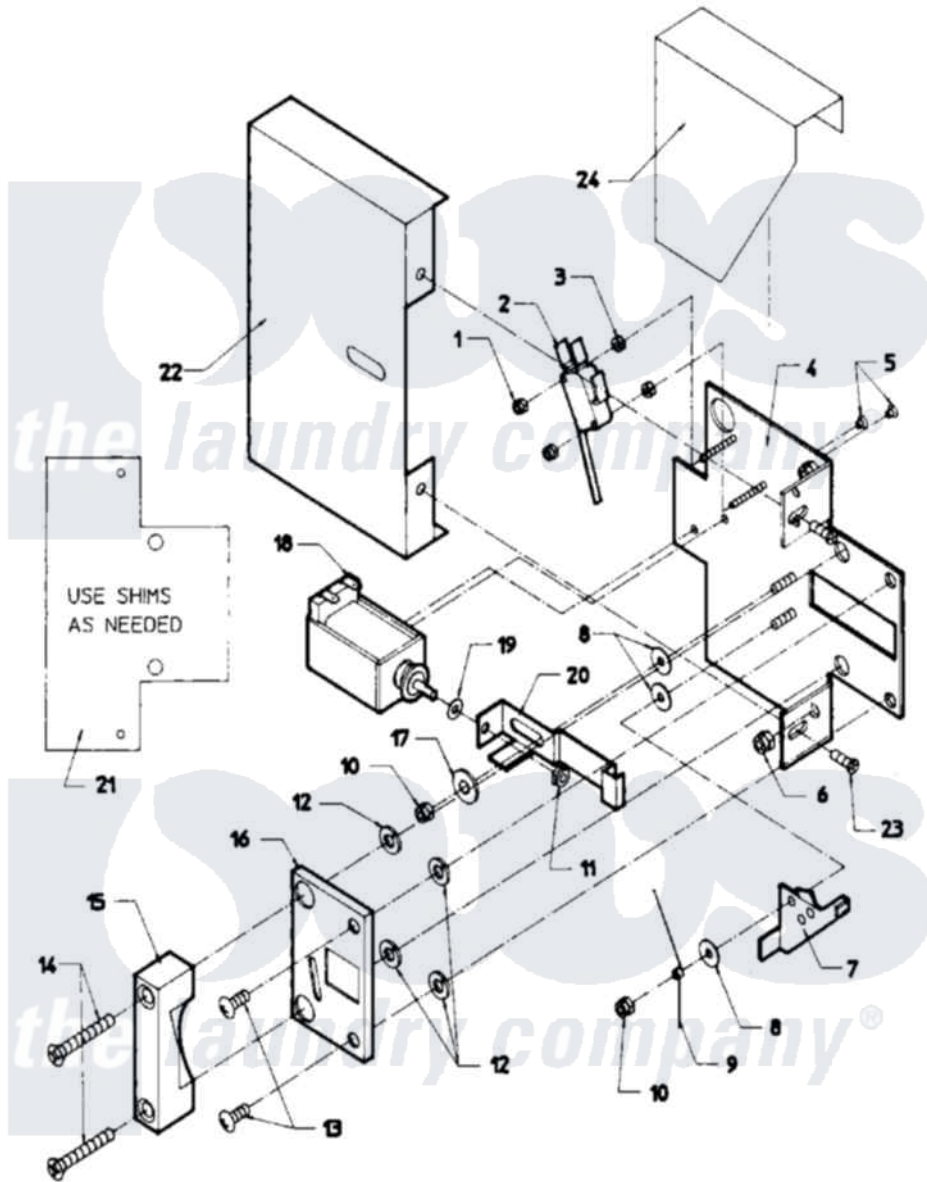

Maytag AT35PN1 11 - DOOR SAFETY INTERLOCK - OPL MODELS

Maytag [Commercial Maytag AT35PN1 Washer Parts](#) Parts Diagram 11 - DOOR SAFETY INTERLOCK - OPL MODELS
 Click on the part number to view part

Item	Original Part Number	Replaced By	Status	Part Description
001	24001476			Nut, Fiberlock
002	24001229			Switch, Door Lock
003	24001477		Not Available	SPACER, NYLON (No.6)
004	NLA		Not Available	PLATE, DOOR LOCK
005	24001479			Screw, S.s.
006	24001305			Nut, Fiberlock
007	24001230			Lever, Door Lock
008	24001480			Washer, Teflon
009	24001293			Spring, Torsion
010	24001342	74005230		Nut, Lock
011	24001481	Y707702		Locknut
012	24001295			Lockwasher, S.s.
013	24001323			Screw
014	24001642			Screw, S.s.
015	24001483		Not Available	CATCH, DOOR LOCK
016	24001484		Not Available	COVER, DOOR LOCK PLATE

017	24001485		Washer, Shoulder
018	24001101		Solenoid, Door Rel
019	24001358		Washer, Flat
020	24001486	Not Available	BUTTON, PUSH (STOP)
021	24001559		Shim, Door Lock
022	24001487	Not Available	COVER, DOOR LOCK ASSY.
023	24001301	67006964	Screw, Glide
024	24001488	Not Available	SHIELD, SPLASH (DOOR LOCK)