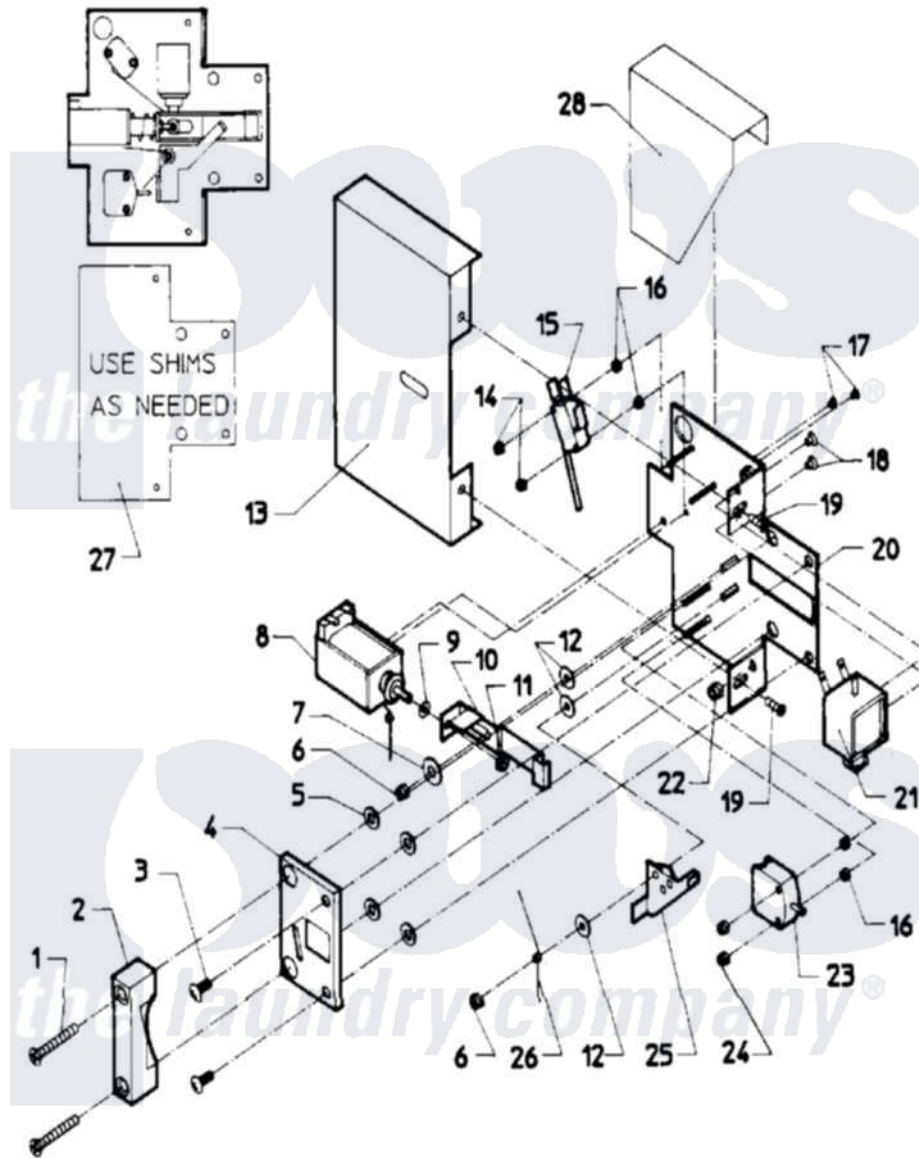

Maytag AT35PN2 03 - DOOR SAFETY INTERLOCK - COIN MODELS

Maytag Commercial Maytag AT35PN2 Washer Parts Parts Diagram 03 - DOOR SAFETY INTERLOCK - COIN MODELS
 Click on the part number to view part

Item	Original Part Number	Replaced By	Status	Part Description
001	24001640			Door Lock Complete
"	24001641			Door Lock Complete
002	24001483		Not Available	CATCH, DOOR LOCK
003	NLA		Not Available	SCREW, S.S. (1/4"-20 X 5/8")
004	24001484		Not Available	COVER, DOOR LOCK PLATE
005	24001295			Lockwasher, S.s.
006	24001342	74005230		Nut, Lock
007	24001485			Washer, Shoulder
008	24001101			Solenoid, Door Rel
009	24001358			Washer, Flat
010	24001250			Button, Push
011	24001481	Y707702		Locknut
012	24001480			Washer, Teflon
013	24001487		Not Available	COVER, DOOR LOCK ASSY.
014	24001476			Nut, Fiberlock
015	24001229			Switch, Door Lock

016	24001477		Not Available	SPACER, NYLON (No.6)
017	24001643			Screw, S.s.
018	24001479			Screw, S.s.
019	24001301	67006964		Screw, Glide
020	NLA		Not Available	DOOR LOCK PLATE
021	24001102			Solenoid, Door Lck
022	24001305			Nut, Fiberlock
023	24001255			Switch, Door Handle
024	24001736	24001425		Nut, Fiberlock, Pltd
025	24001230			Lever, Door Lock
026	24001293			Spring, Torsion
027	24001559			Shim, Door Lock
028	24001488		Not Available	SHIELD, SPLASH (DOOR LOCK)