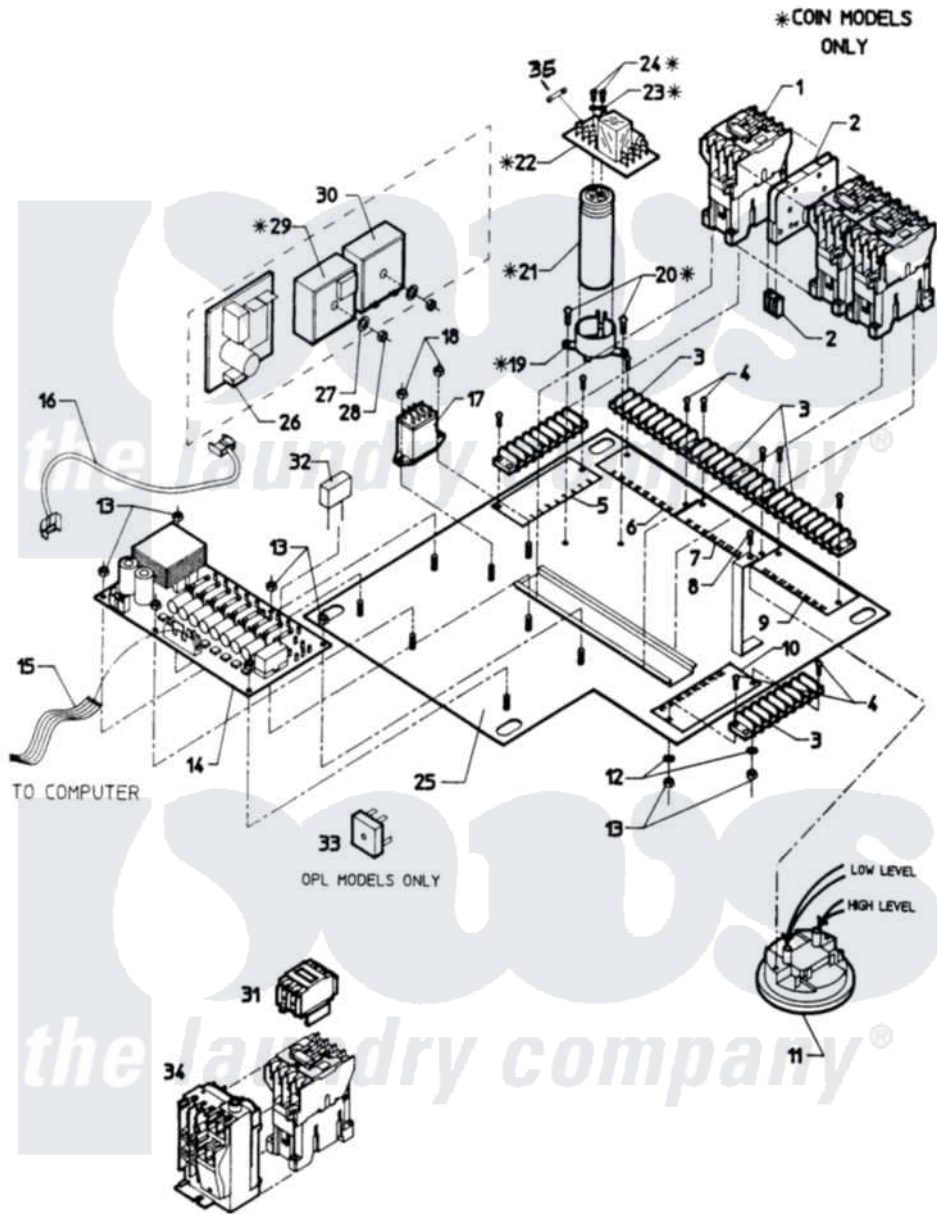

Maytag AT35PN2 04 - CONTROL MODULE

Maytag [Commercial Maytag AT35PN2 Washer Parts](#) Parts Diagram 04 - CONTROL MODULE
 Click on the part number to view part

Item	Original Part Number	Replaced By	Status	Part Description
001	24001105	24002051		Contactor-
002	24001108			Interlock, Mech, Contactor
003	24001412		Not Available	STRIP, TERMINAL
004	24001414	4450038		Screw
005	NLA		Not Available	DECAL,INSUL. TERM STRIP (1-8)
006	NLA		Not Available	DECAL,INSUL. TERM STRIP (9-16)
007	NLA		Not Available	DECAL,INSUL. TERM STRIP (17-24)
008	24001411	313806		Screw
009	NLA		Not Available	DECAL,INSUL. TERM STRIP (25-32)
010	24001030		Not Available	DECAL,INSUL. TERM STIRP (33-40)
011	24001223		Not Available	SWITCH, DUAL LEVEL
012	24001415			Washer, S.s.
013	24001417	7103P070-60		Nut, Top Pilot

014	24001181		Board Kit
"	24001244		Fuse
"	24001246		Fuse,
015	24001590		Cable, 16-Oin Ribbon
016	24001410		Harness, Battery Back-Up
017	24001177	24001110	Relay- Fla
018	24001417	7103P070-60	Nut, Top Pilot
019	W10124350	Not Available	PART NUMBER NOT AVAILABLE
020	24001578	3196170	Screw
021	24001247		Capacitor, Door Lock
022	24001248	Not Available	PC BOARD, DOOR UNLOCK (110V)
023	24001579		Washer, S.s.
024	24001580		Screw, S.s.
025	24001587		Panel, Electrical
026	24001243		Board, Battery Bckup
027	24001295		Lockwasher, S.s.
028	24001419	W10139757	Nut
029	24001176		Kit, Timer Delay
030	24001418		Relay, Time Delay
031	24001752		Relay, Time Delay
032	24001109	Not Available	FILTER, RC-NTWK.
033	24001753		Bridge, Rectifier
034	24001233		Protector, Overload
035	24001245		Fuse, Slo Blo