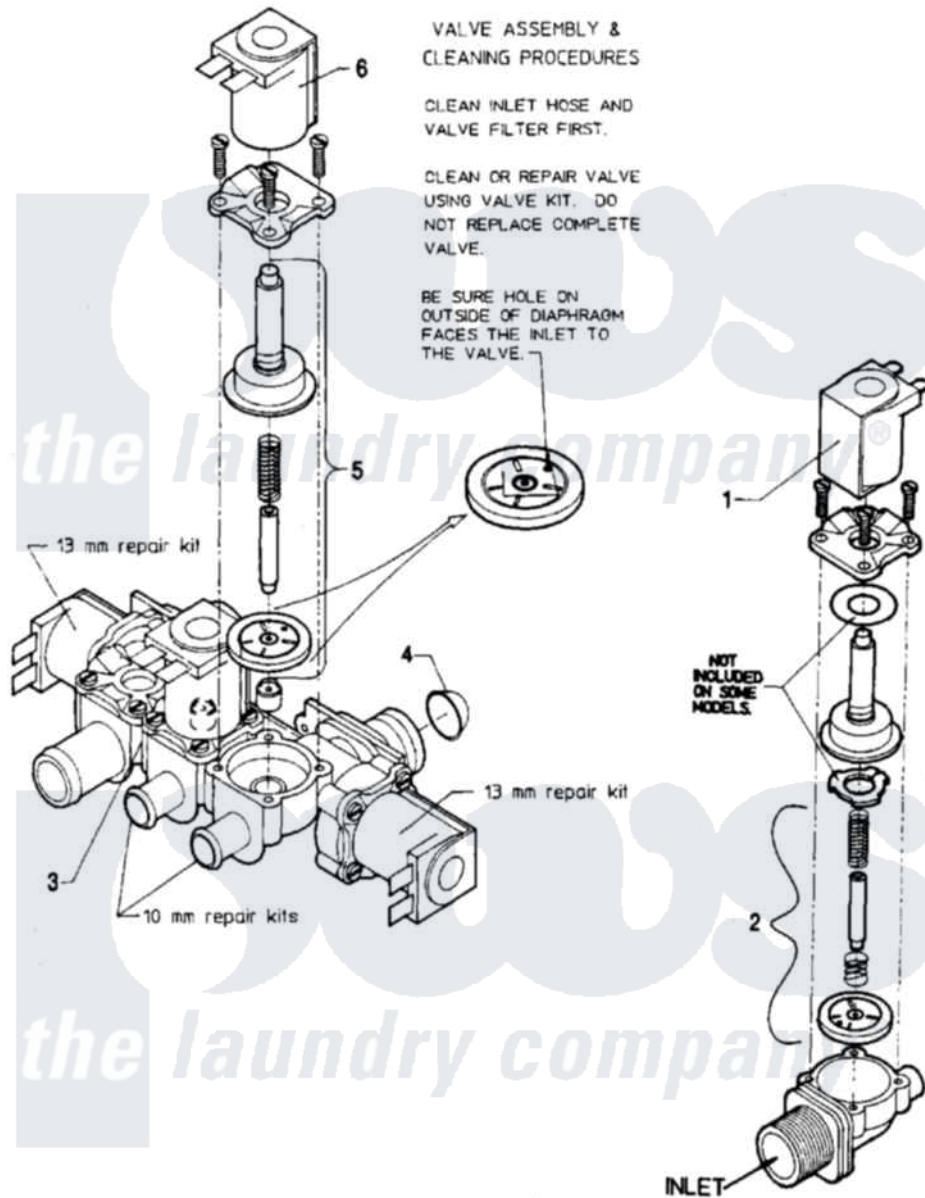

Maytag AT35PN2 08 - WATER VALVE

Maytag Commercial Maytag AT35PN2 Washer Parts Parts Diagram 08 - WATER VALVE
 Click on the part number to view part

| Item | Original Part Number | Replaced By | Status | Part Description |
|------|--------------------------|-------------|---------------|-------------------------------|
| 001 | 24001119 | | | Valve |
| " | 24001120 | | | Valve-1 WAY |
| " | 24001120 | | | Valve-1 WAY |
| " | 24001232 | | | Coil, Water Valve |
| 002 | 24001121 | | | Kit, Valve Repair |
| " | 24001122 | | | Kit, Valve Repair |
| " | 24001448 | | | Seal |
| " | 24001549 | | Not Available | FILTER, MESH (11MM US THREAD) |
| 003 | 24001226 | | | Valve, Mixing |
| 004 | 24001634 | | Not Available | SCREEN, VALVE |
| 005 | 24001122 | | | Kit, Valve Repair |
| " | 24001231 | | | Kit, Repair |
| 006 | 24001232 | | | Coil, Water Valve |