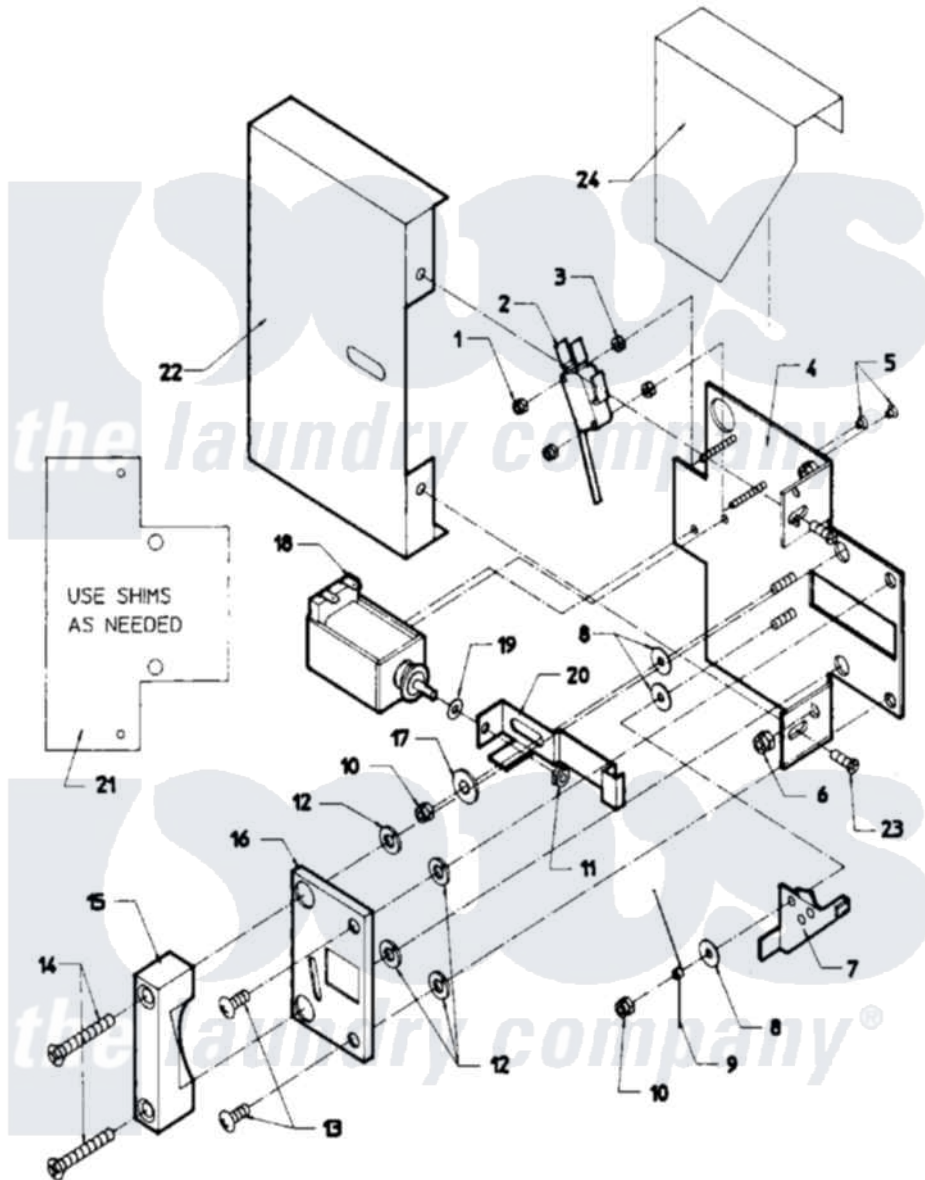

# Maytag AT50PN1 03 - DOOR SAFETY INTERLOCK - OPL MODELS

Maytag [Commercial Maytag AT50PN1 Washer Parts](#) Parts Diagram 03 - DOOR SAFETY INTERLOCK - OPL MODELS  
 Click on the part number to view part

Item	Original Part Number	Replaced By	Status	Part Description
001	<a href="#">24001476</a>			Nut, Fiberlock
002	<a href="#">24001229</a>			Switch, Door Lock
003	24001477		Not Available	SPACER, NYLON (No.6)
004	NLA		Not Available	PLATE, DOOR LOCK
005	<a href="#">24001479</a>			Screw, S.s.
006	<a href="#">24001305</a>			Nut, Fiberlock
007	<a href="#">24001230</a>			Lever, Door Lock
008	<a href="#">24001480</a>			Washer, Teflon
009	<a href="#">24001293</a>			Spring, Torsion
010	24001342	<a href="#">74005230</a>		Nut, Lock
011	<a href="#">24001481</a>	<a href="#">Y707702</a>		Locknut
012	<a href="#">24001295</a>			Lockwasher, S.s.
013	<a href="#">24001323</a>			Screw
014	<a href="#">24001642</a>			Screw, S.s.
015	24001483		Not Available	CATCH, DOOR LOCK
016	24001484		Not Available	COVER, DOOR LOCK PLATE

017	<a href="#">24001485</a>		Washer, Shoulder
018	<a href="#">24001101</a>		Solenoid, Door Rel
019	<a href="#">24001358</a>		Washer, Flat
020	24001486	Not Available	BUTTON, PUSH (STOP)
021	<a href="#">24001559</a>		Shim, Door Lock
022	24001487	Not Available	COVER, DOOR LOCK ASSY.
023	24001301	<a href="#">67006964</a>	Screw, Glide
024	24001488	Not Available	SHIELD, SPLASH (DOOR LOCK)