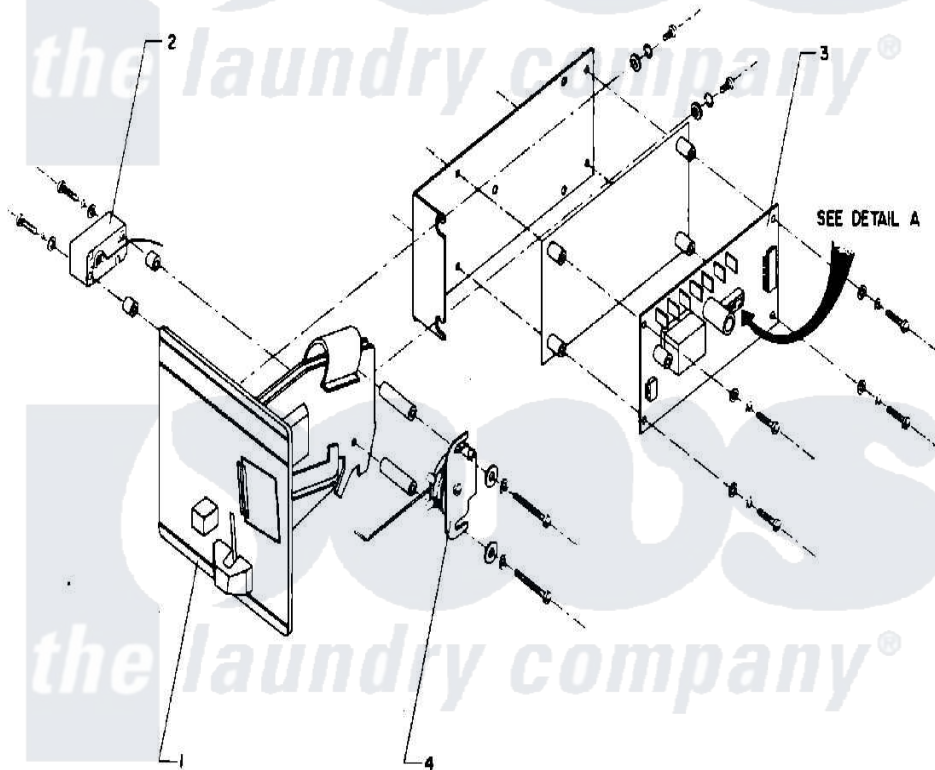

Maytag AT50PN1 05 - COIN METER & COIN BOX

DETAIL A
COIN COUNTER
DIP SWITCHES

Maytag [Commercial Maytag AT50PN1 Washer Parts](#) Parts Diagram 05 - COIN METER & COIN BOX
 Click on the part number to view part

Item	Original Part Number	Replaced By	Status	Part Description
001	24001615			COIN ACCEPTOR (US QUARTER)
002	NLA		Not Available	COIN SWITCH
003	24001617		Not Available	ELECTRONIC COIN COUNTER W/HAR
004	24001618		Not Available	SOLENOID, COIN BLOCKING (120V)
"	24001756			Solenoid, Coin Blocking
NI	W10124350		Not Available	PART NUMBER NOT AVAILABLE
"	NLA		Not Available	KEY (MG1)