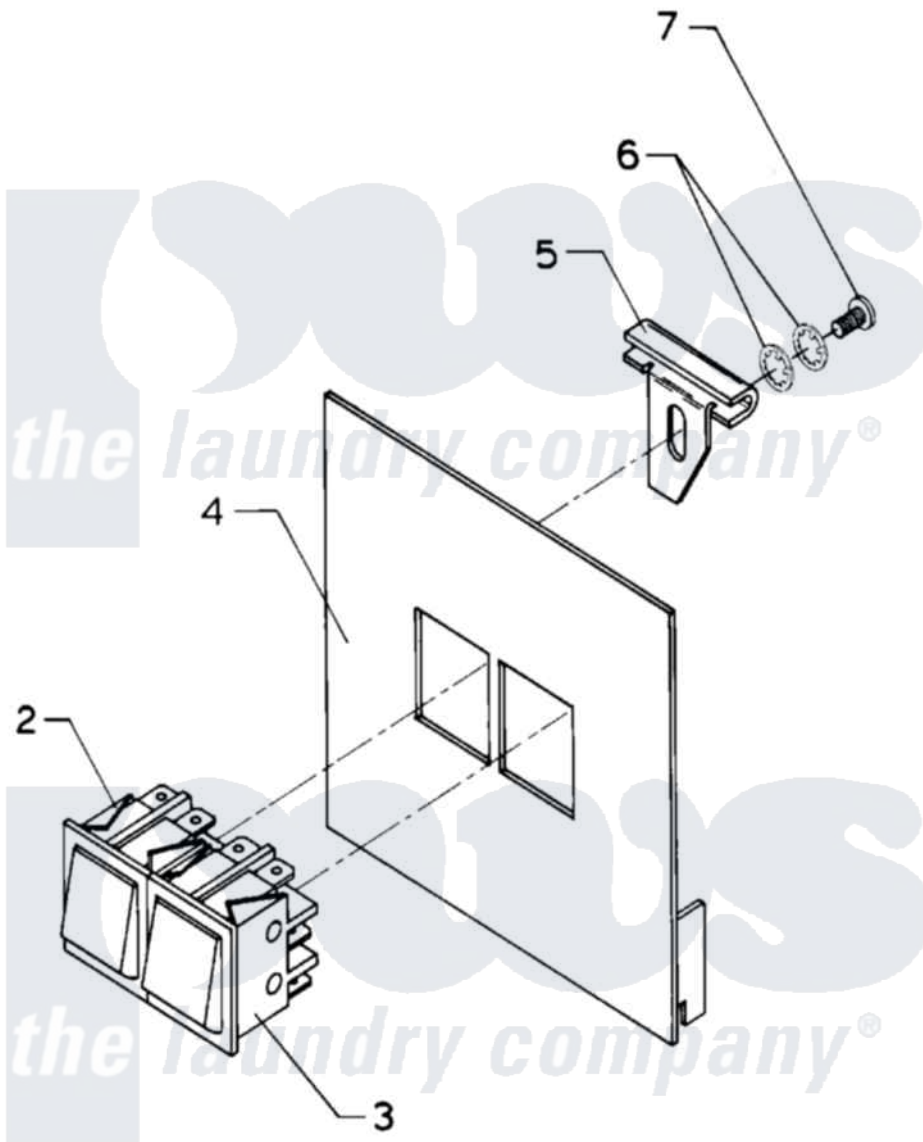

Maytag AT50PN1 06 - MANUAL START/STOP CONTROL

Maytag [Commercial Maytag AT50PN1 Washer Parts](#) Parts Diagram 06 - MANUAL START/STOP CONTROL
 Click on the part number to view part

Item	Original Part Number	Replaced By	Status	Part Description
NI	24001764		Not Available	KIT, START/STOP COMPLETE
002	24001251			Switch
003	24001252			Switch, Momentary
004	NLA		Not Available	COVER, PLATE (OPL)