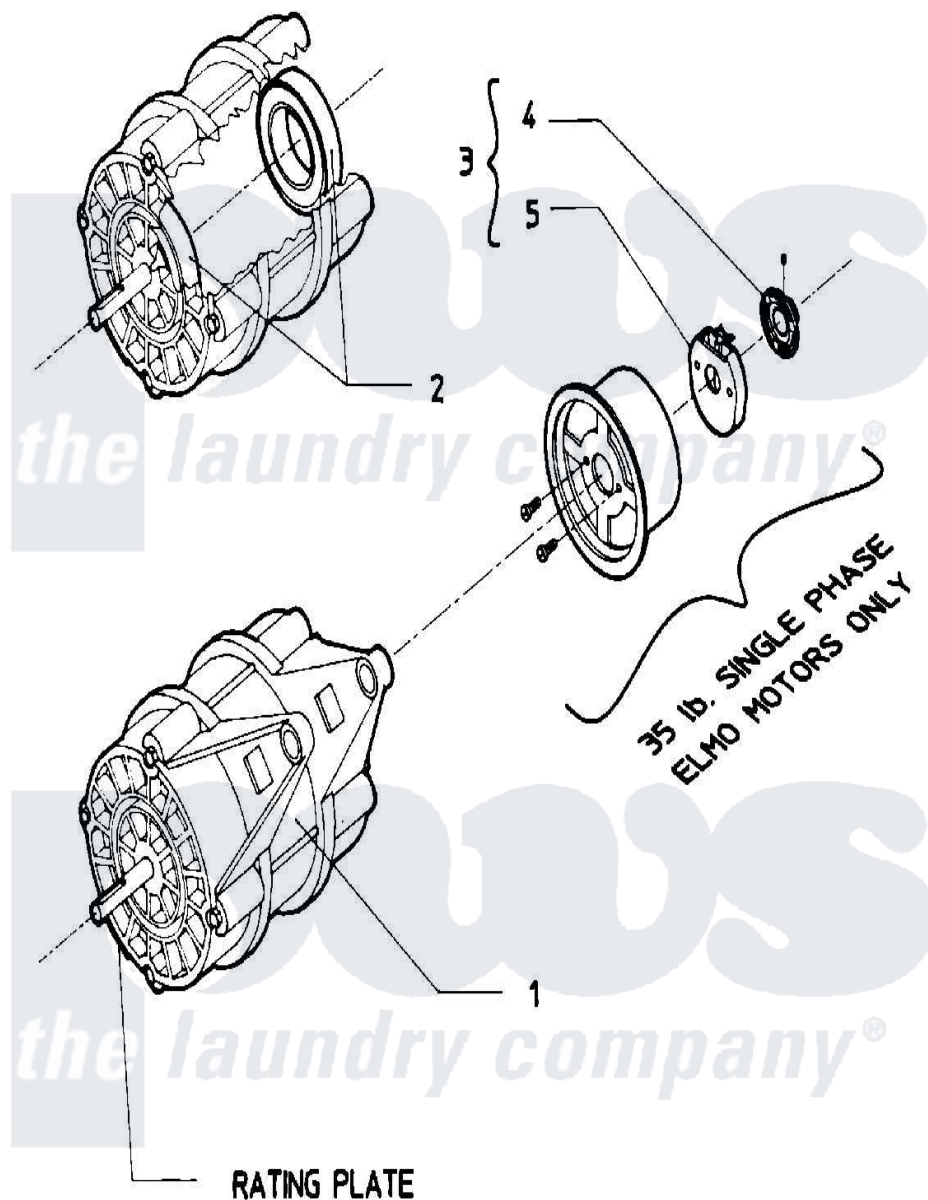

Maytag AT50PN1 10 - MOTOR

Maytag [Commercial Maytag AT50PN1 Washer Parts](#) Parts Diagram 10 - MOTOR
 Click on the part number to view part

Item	Original Part Number	Replaced By	Status	Part Description
001	24001080			Motor, 2SP
"	24001084			Motor, 2SP
002	24001017			Bearing, Motor