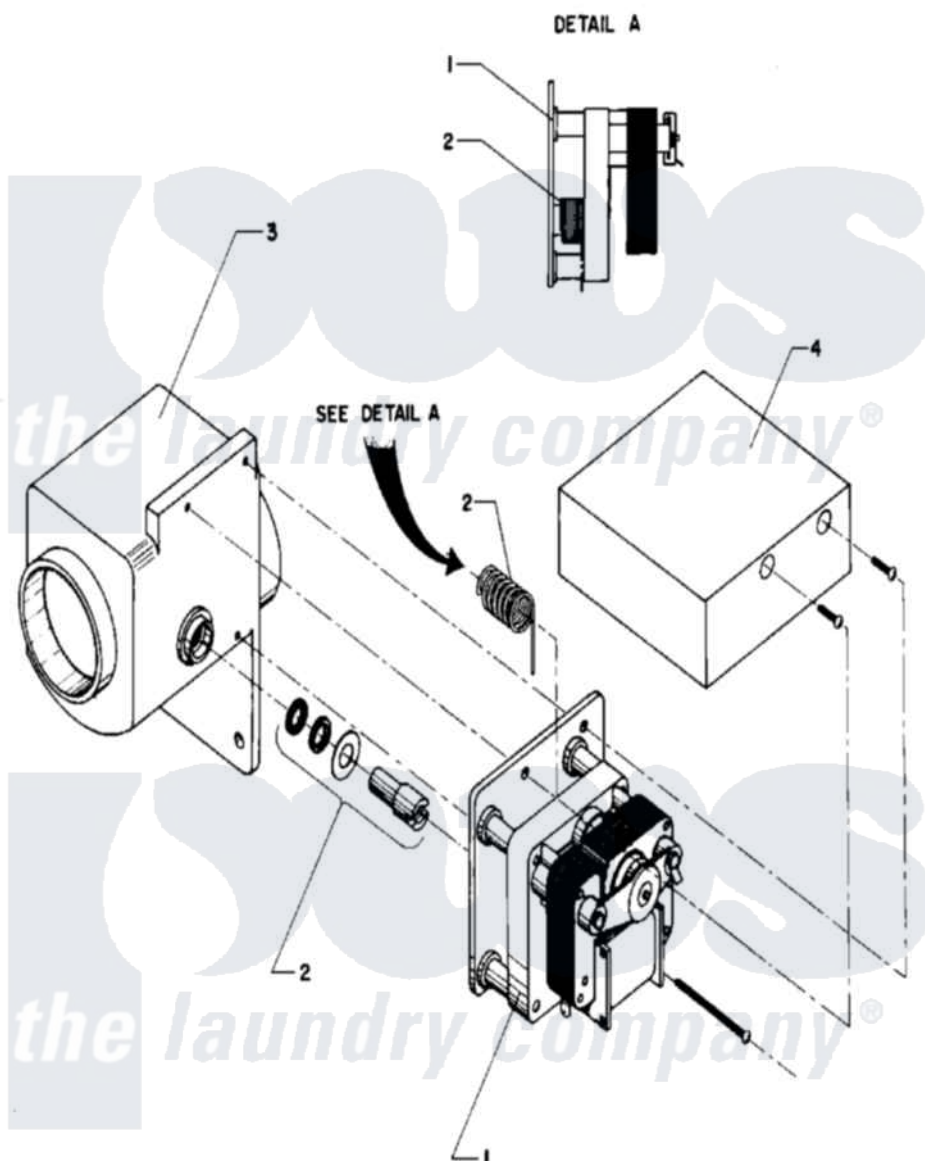

Maytag AT50PN1 11 - DRAIN VALVE

Maytag [Commercial Maytag AT50PN1 Washer Parts](#) Parts Diagram 11 - DRAIN VALVE
 Click on the part number to view part

Item	Original Part Number	Replaced By	Status	Part Description
001	24001217			Valve, Drain
"	24001530			Valve, Motor Drain
002	24001528			Shaft, Drive And Seal Kit